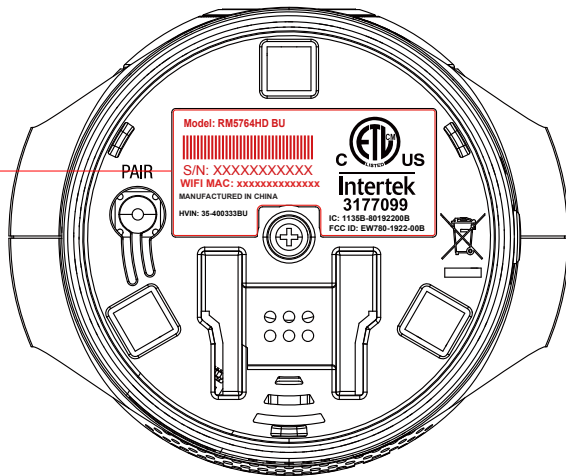

**Label**  
34.6x16.6mm

compliance statement was listed in manual due to surface and interface limitation reason