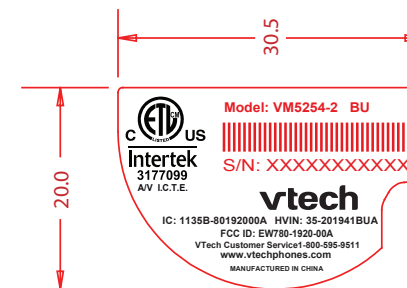

BU LABEL
SIZE: 20X30.5mm
50# UL Approved PET

BU LABEL
SIZE: 20X30.5mm
50# UL Approved PET