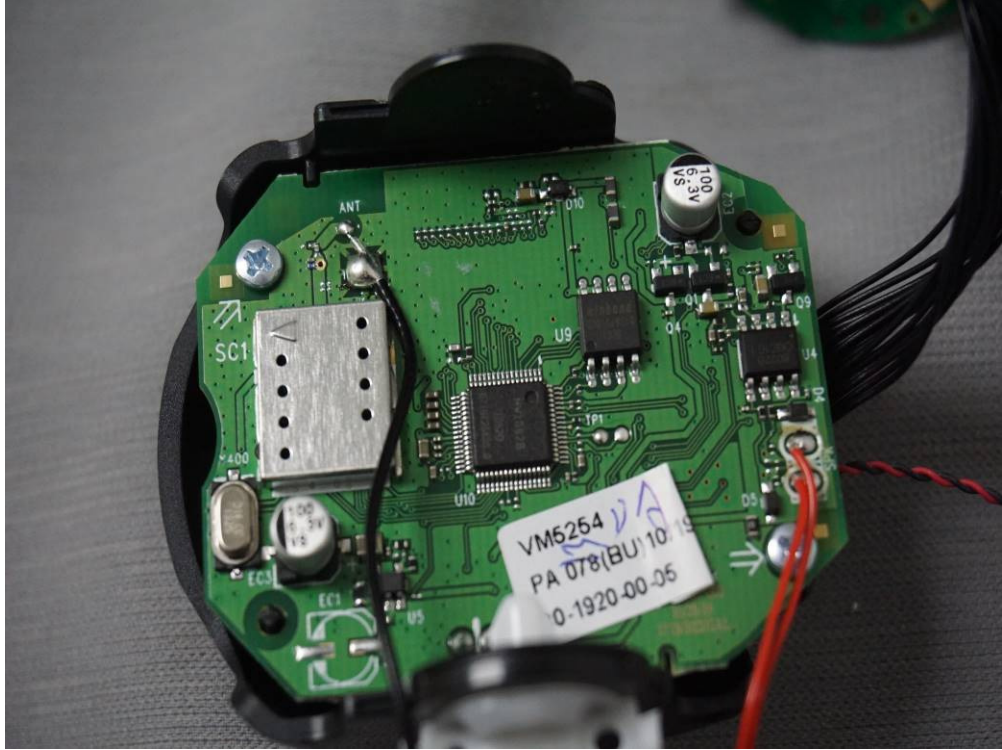

Internal Photo – HKEM1911001140AT

Adaptor: S003GU600050

Adaptor: VT05EUS05060