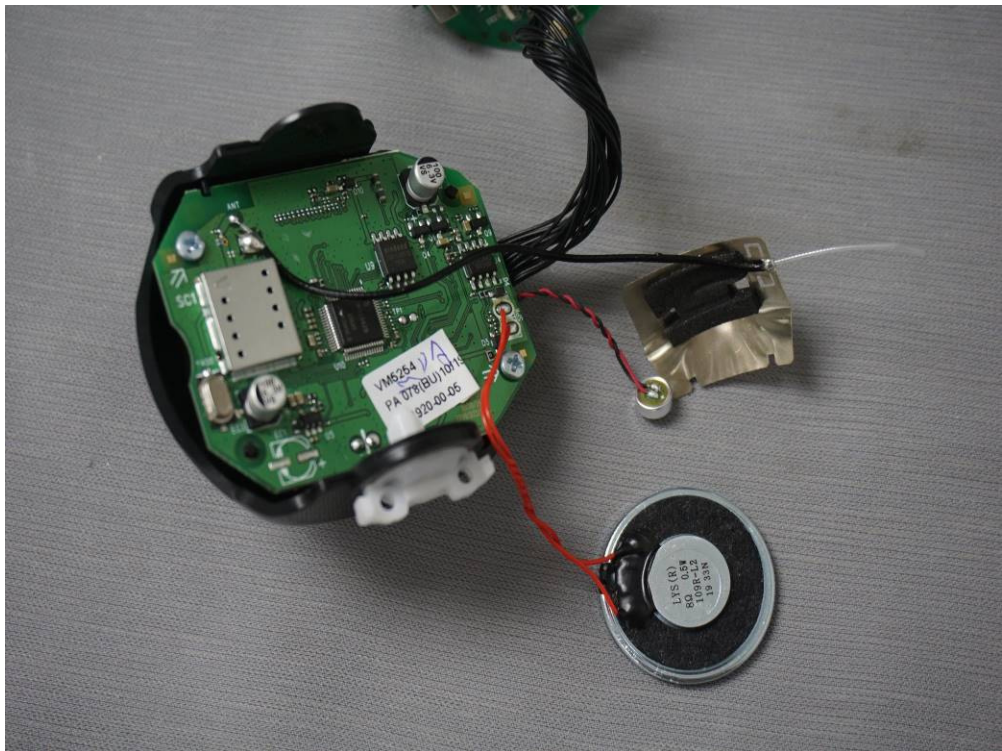

Internal Photo – HKEM1911001140AT

Adaptor: S003GU600050

Adaptor: VT05EUS05060