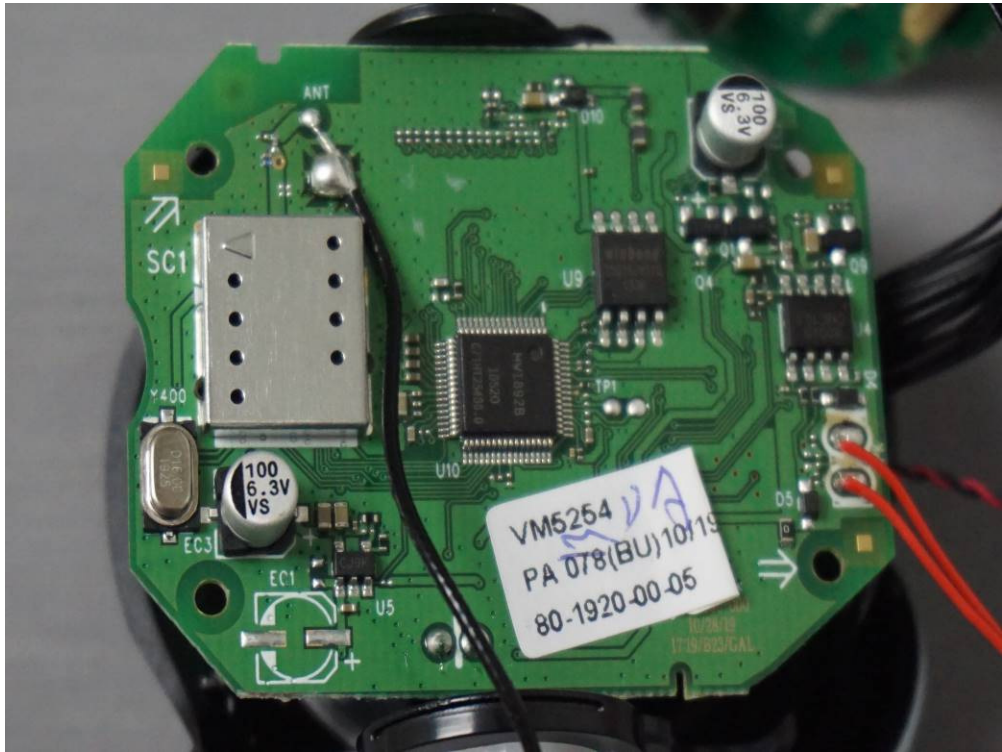

Internal Photo – HKEM1911001140AT

Adaptor: S003GU600050

Adaptor: VT05EUS05060