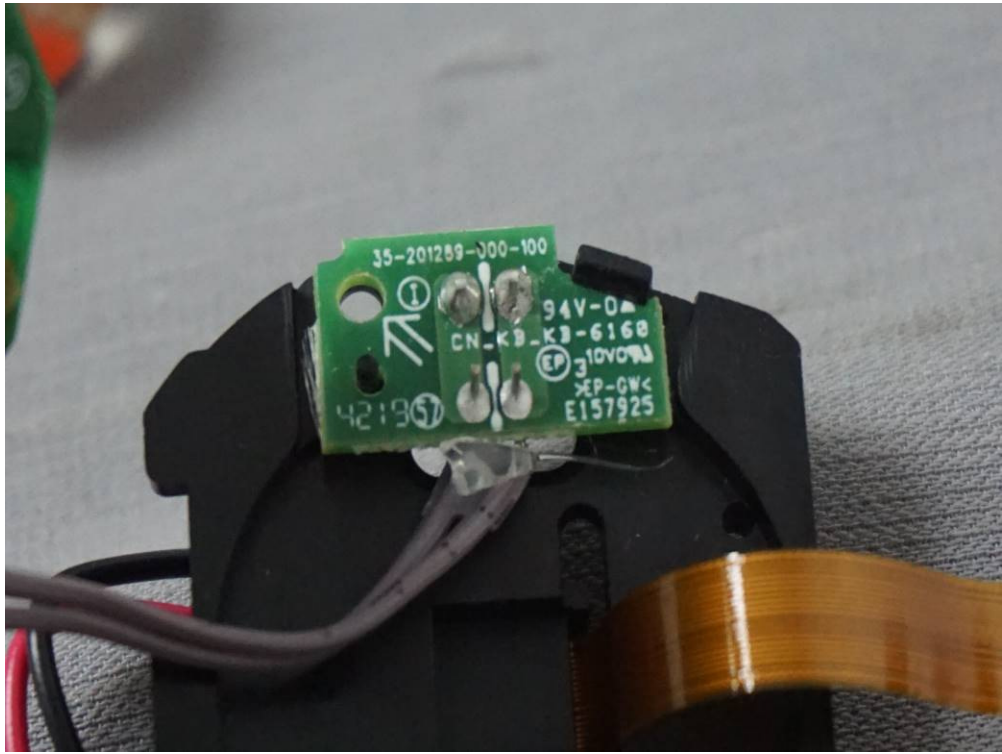

Internal Photo – HKEM1911001140AT

Adaptor: S003GU600050

Adaptor: VT05EUS05060