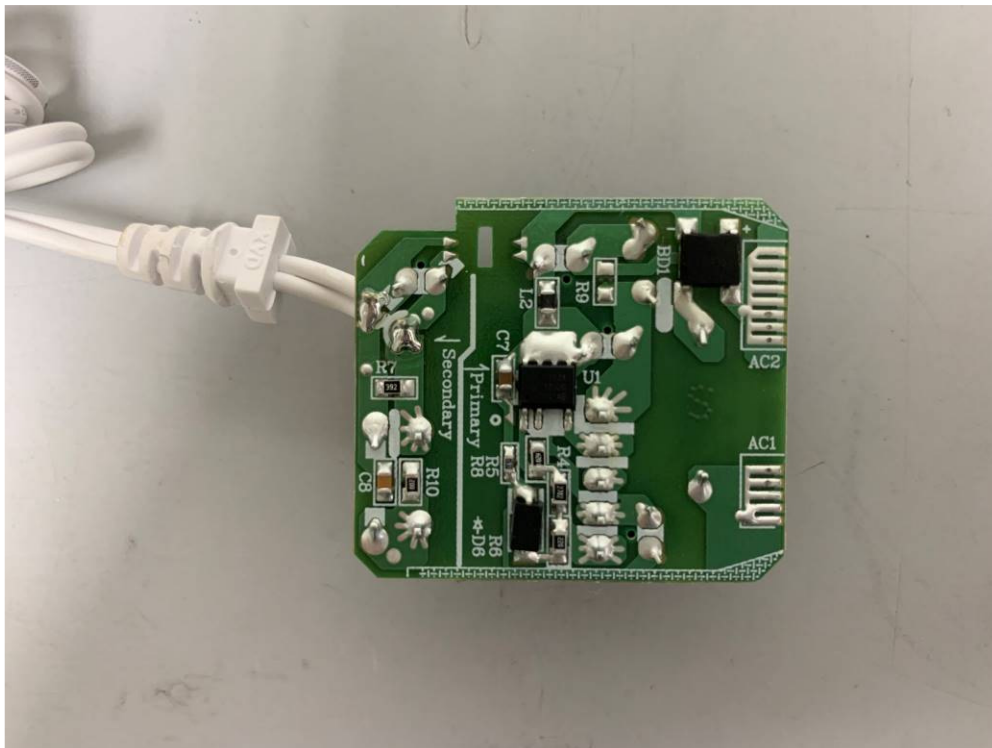

Internal Photo – HKEM1911001140AT

Adaptor: S003GU600050

Adaptor: VT05EUS05060