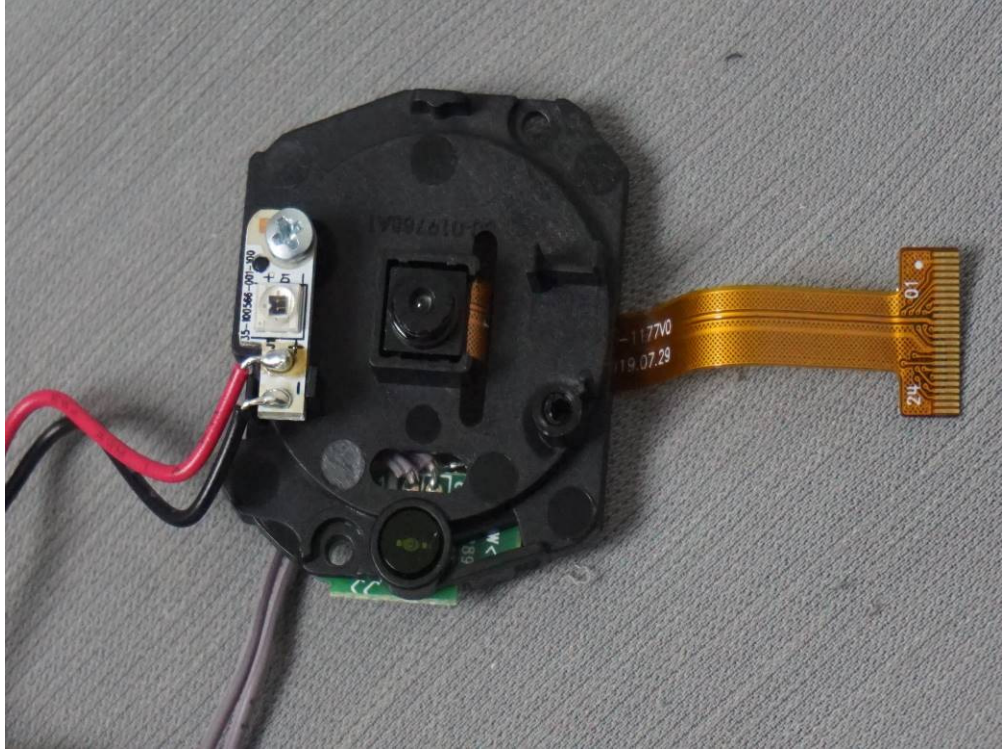

Internal Photo – HKEM1911001140AT

Adaptor: S003GU600050

Adaptor: VT05EUS05060