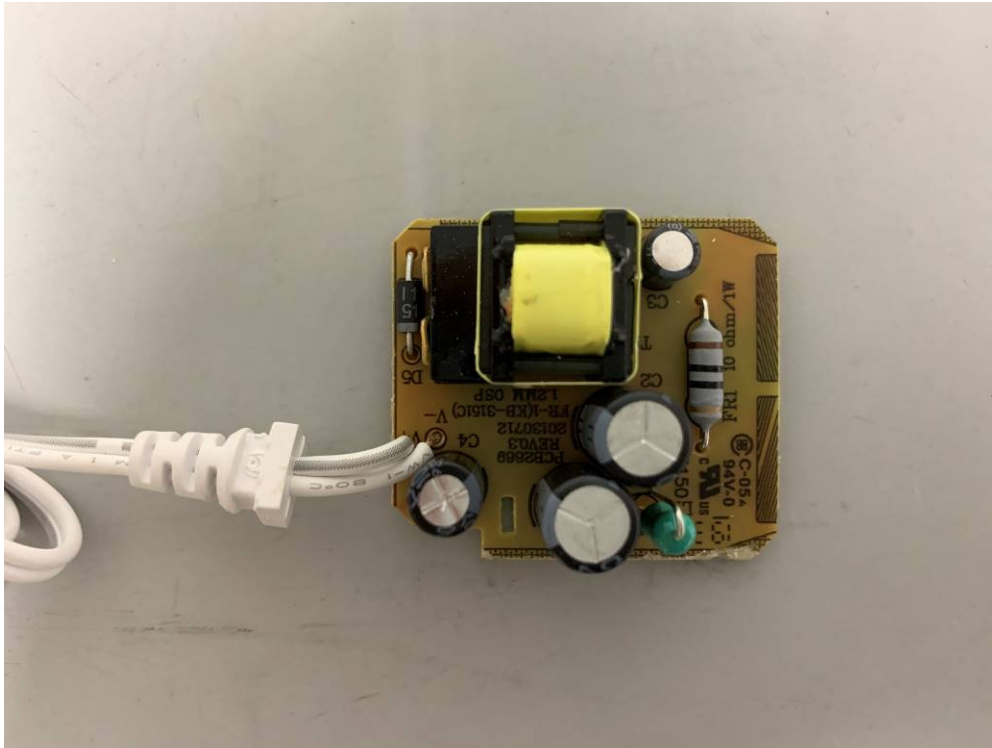

Internal Photo – HKEM1911001140AT

Adaptor: S003GU600050

Adaptor: VT05EUS05060