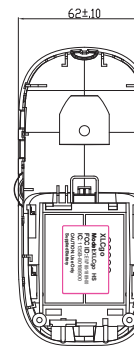

XLCgo LABEL ARTWORK