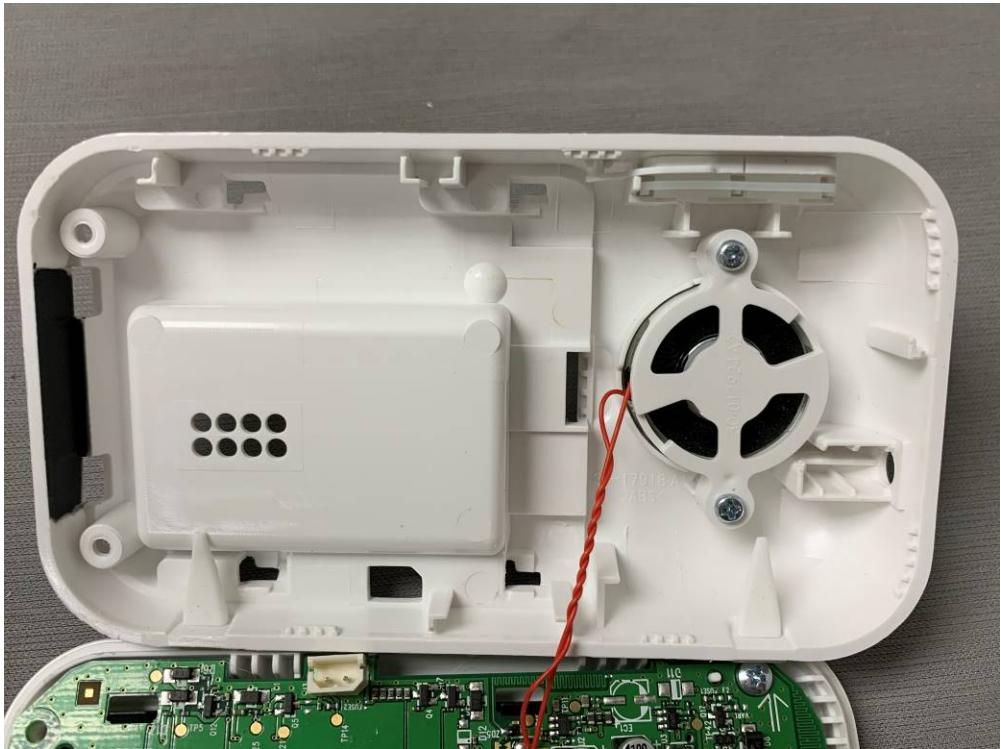

Internal Photo HKEM1911001175AT

Adaptor model: S003GU0600050

Adaptor model: VT05EUS06050