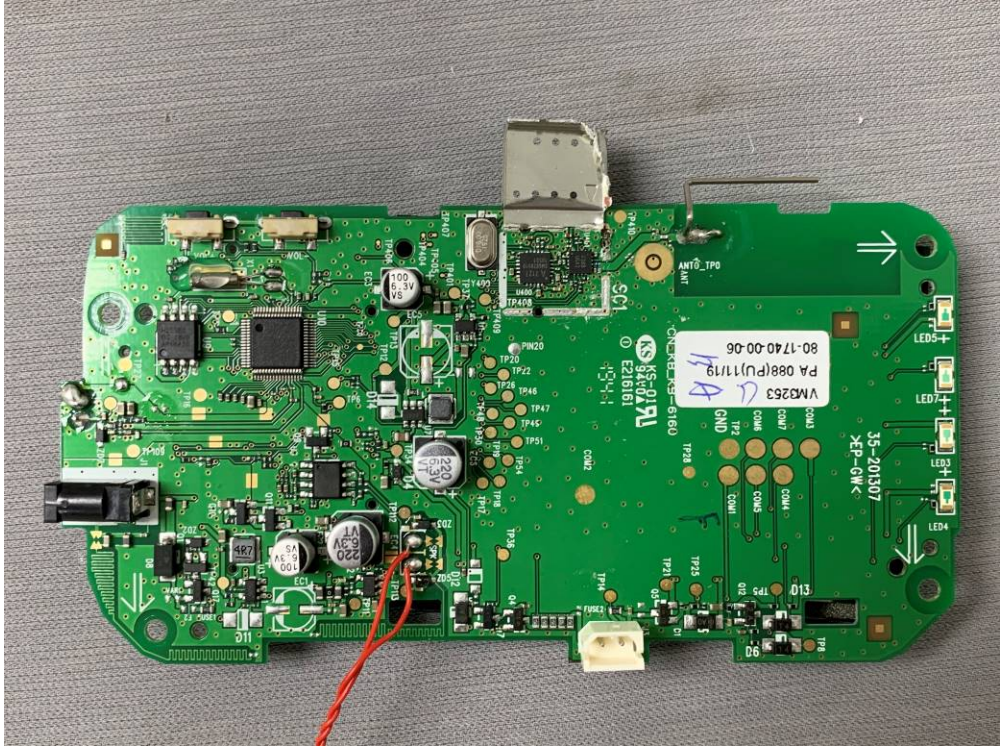

Internal Photo HKEM1911001175AT

Adaptor model: S003GU0600050

Adaptor model: VT05EUS06050