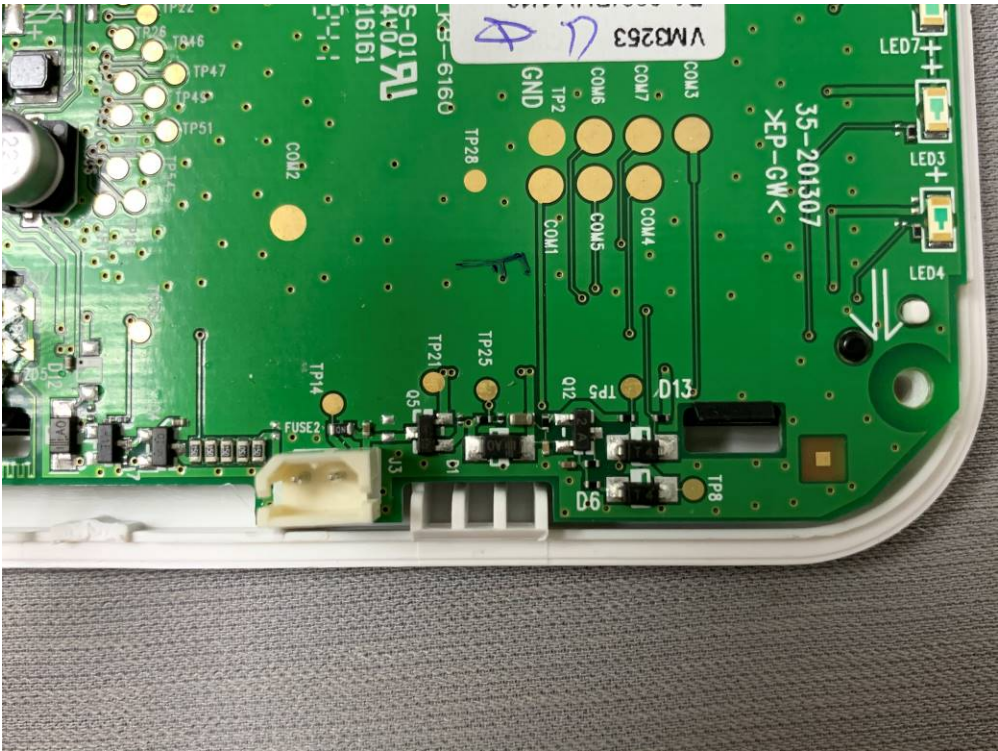

Internal Photo HKEM1911001175AT

Adaptor model: S003GU0600050

Adaptor model: VT05EUS06050