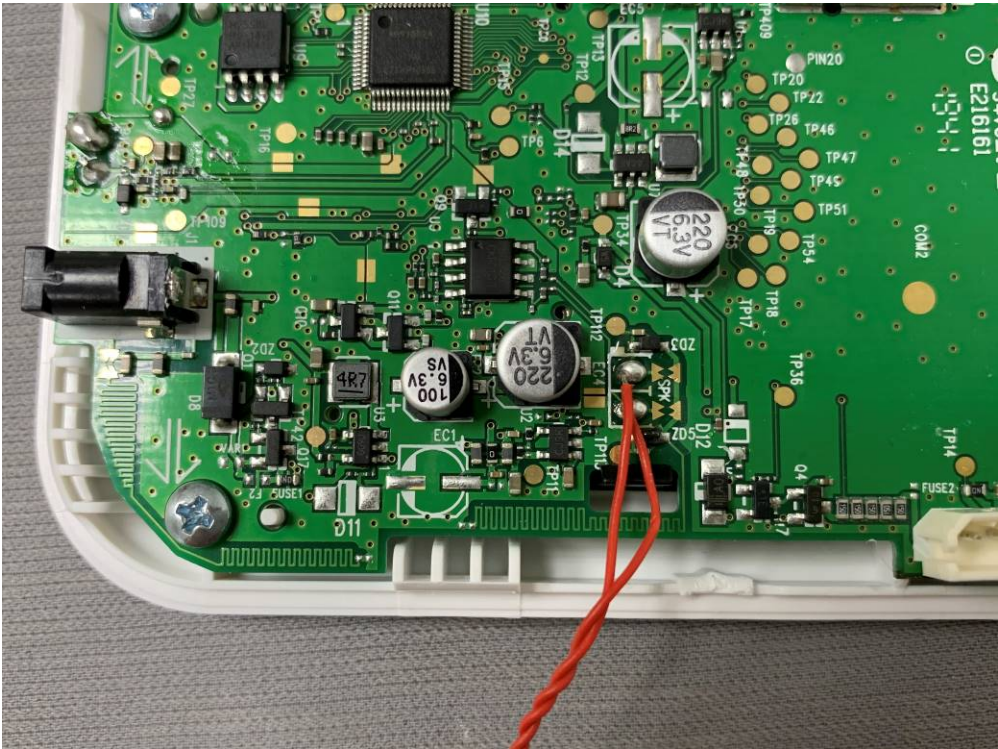

Internal Photo HKEM1911001175AT

Adaptor model: S003GU0600050

Adaptor model: VT05EUS06050