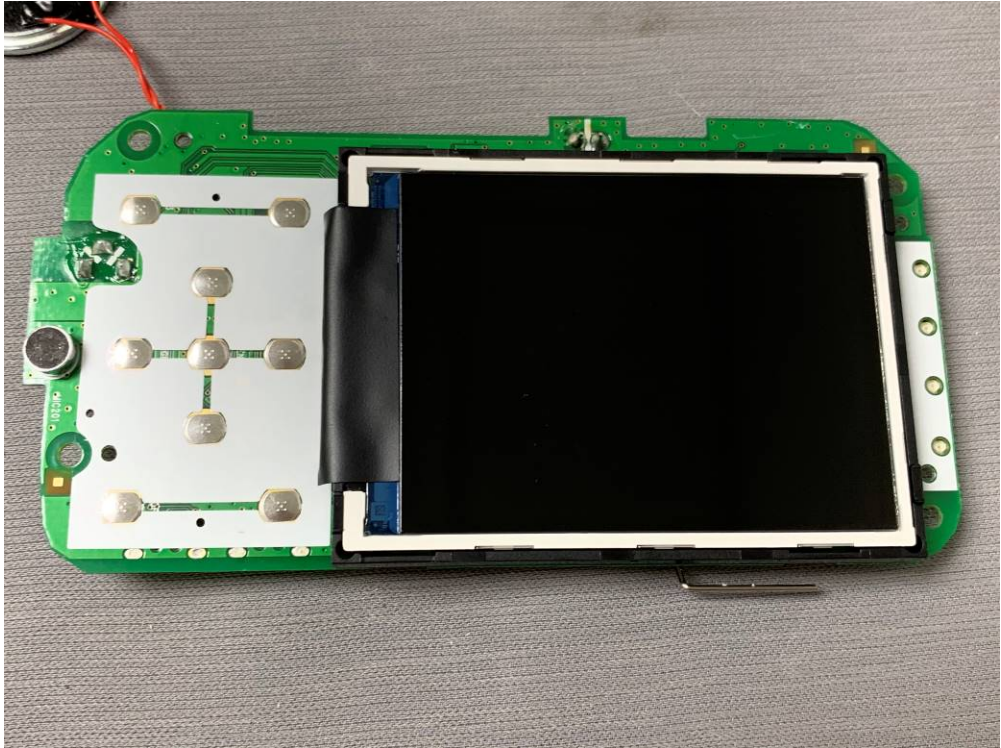

Internal Photo HKEM1911001175AT

Adaptor model: S003GU0600050

Adaptor model: VT05EUS06050