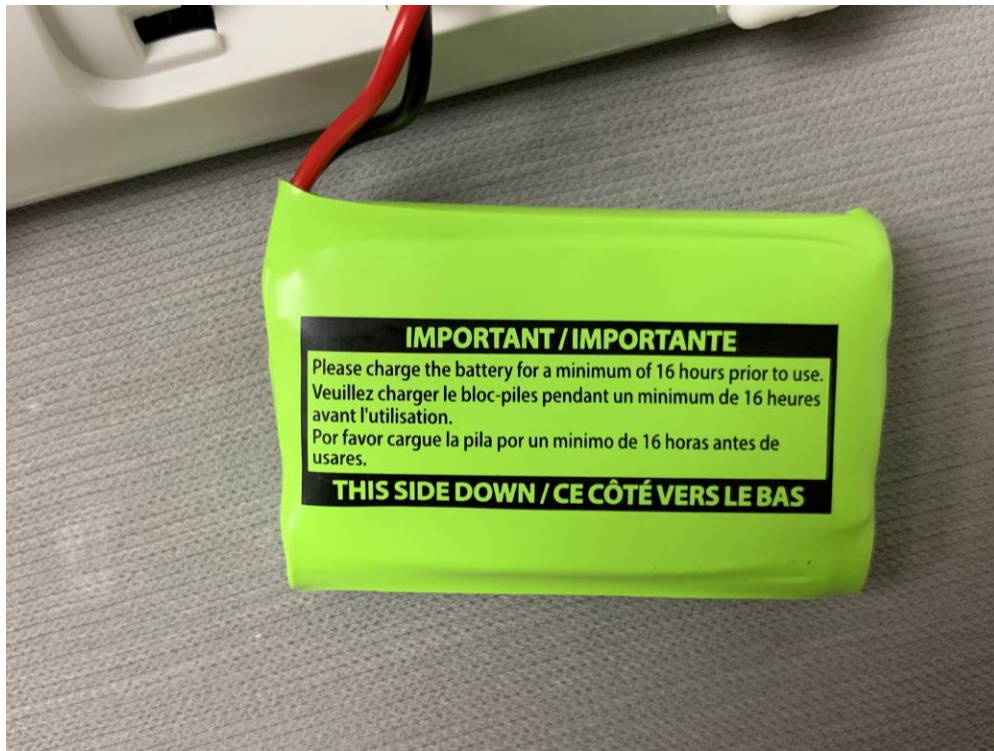

Internal Photo HKEM1911001175AT

Adaptor model: S003GU0600050

Adaptor model: VT05EUS06050