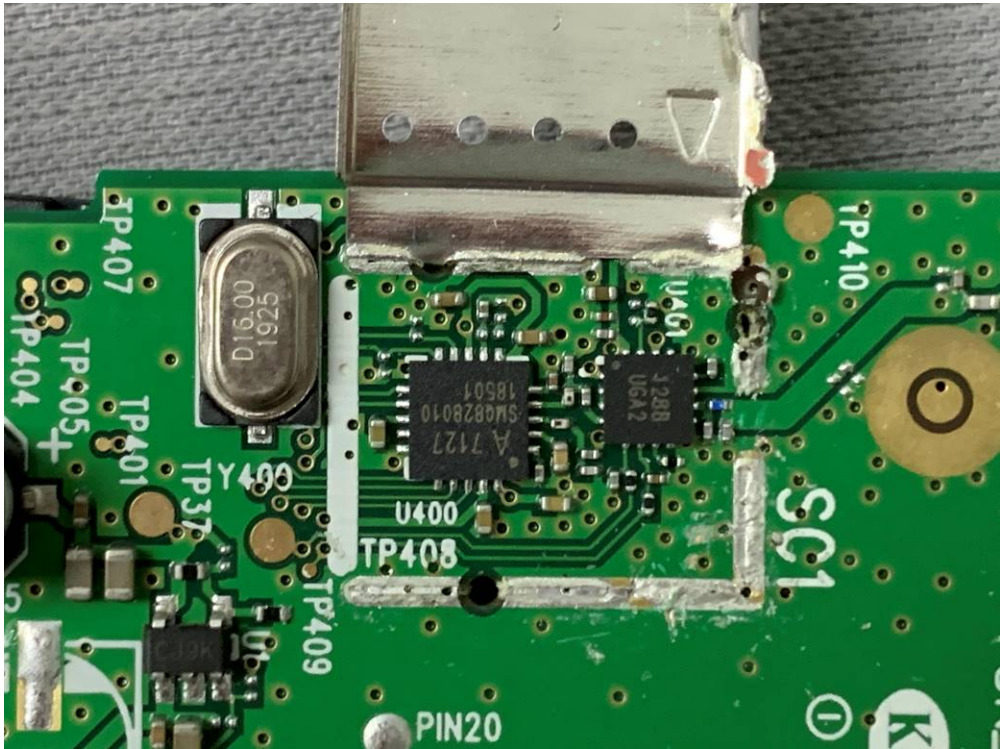

Internal Photo HKEM1911001175AT

Adaptor model: S003GU0600050

Adaptor model: VT05EUS06050