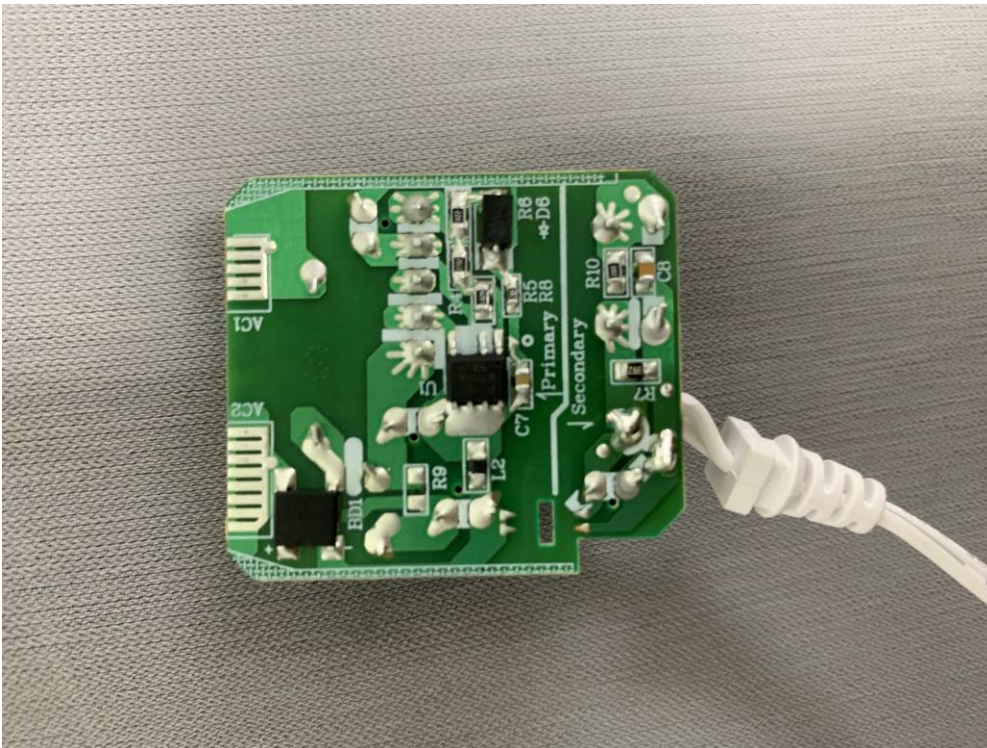

Internal Photo HKEM1911001175AT

Adaptor model: S003GU0600050

Adaptor model: VT05EUS06050