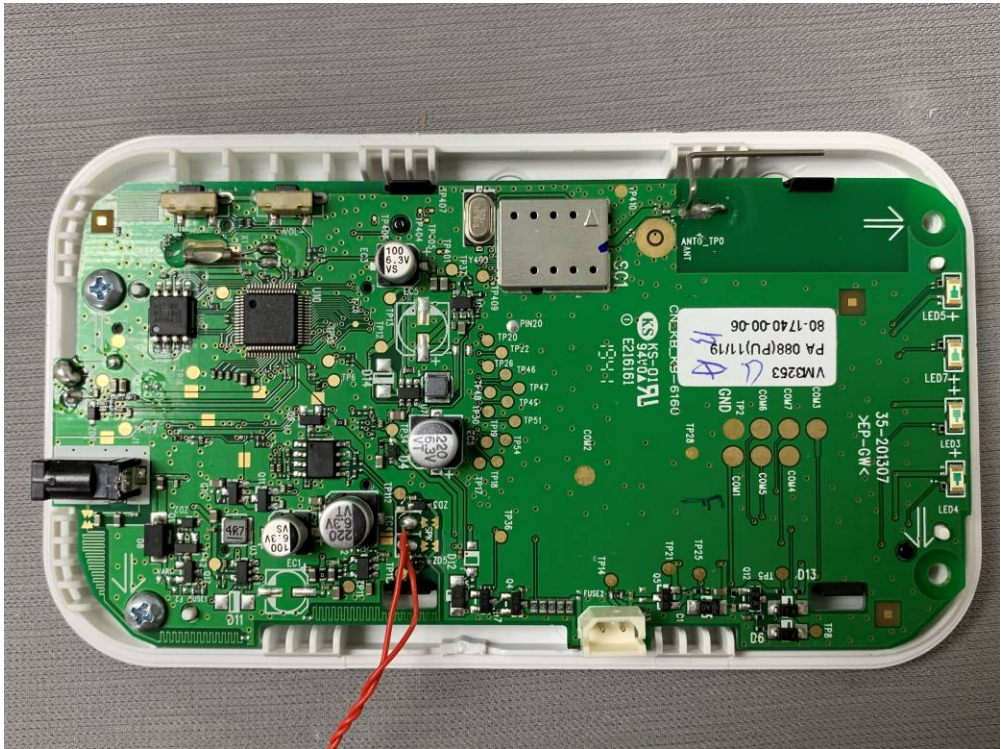

Internal Photo HKEM1911001175AT

Adaptor model: S003GU0600050

Adaptor model: VT05EUS06050