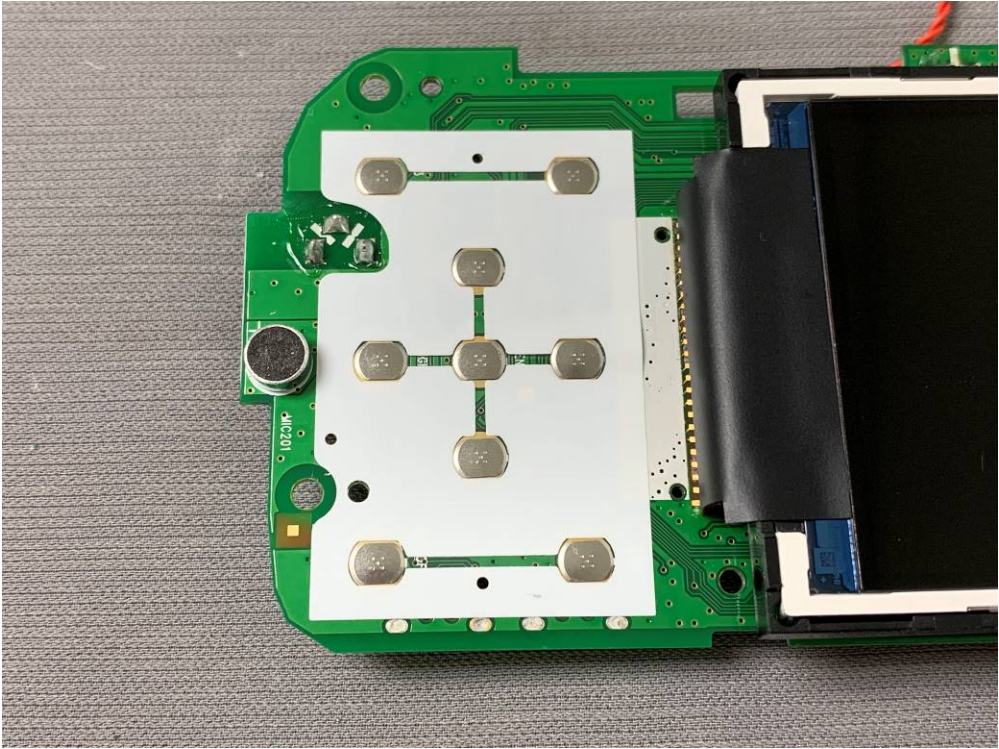

Internal Photo HKEM1911001175AT

Adaptor model: S003GU0600050

Adaptor model: VT05EUS06050