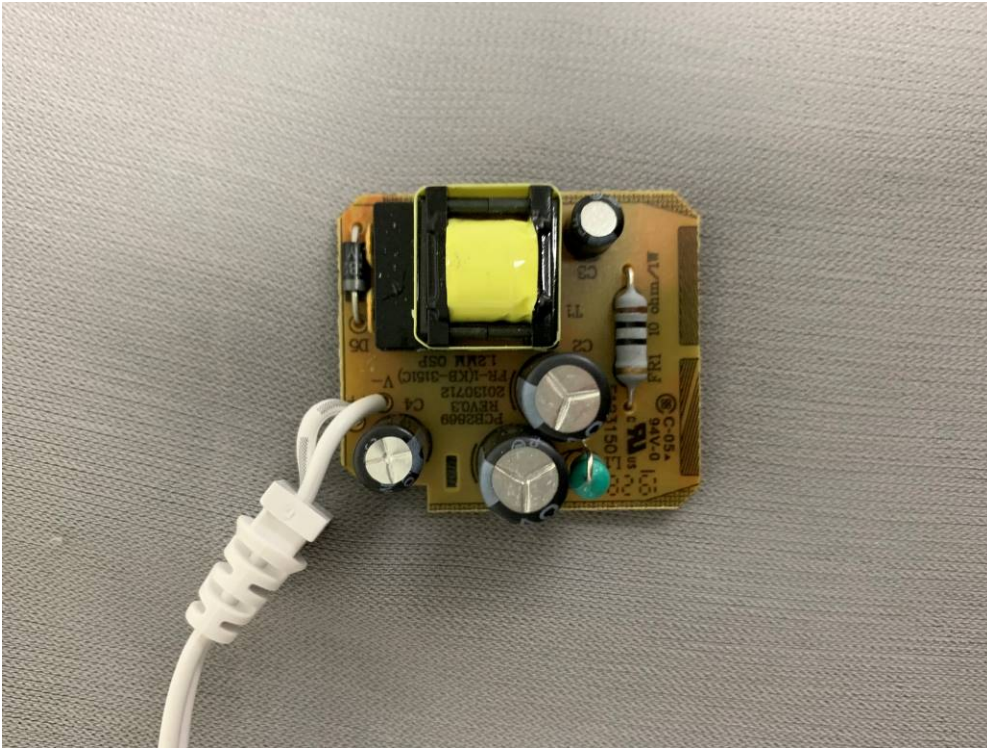

Internal Photo HKEM1911001175AT

Adaptor model: S003GU0600050

Adaptor model: VT05EUS06050