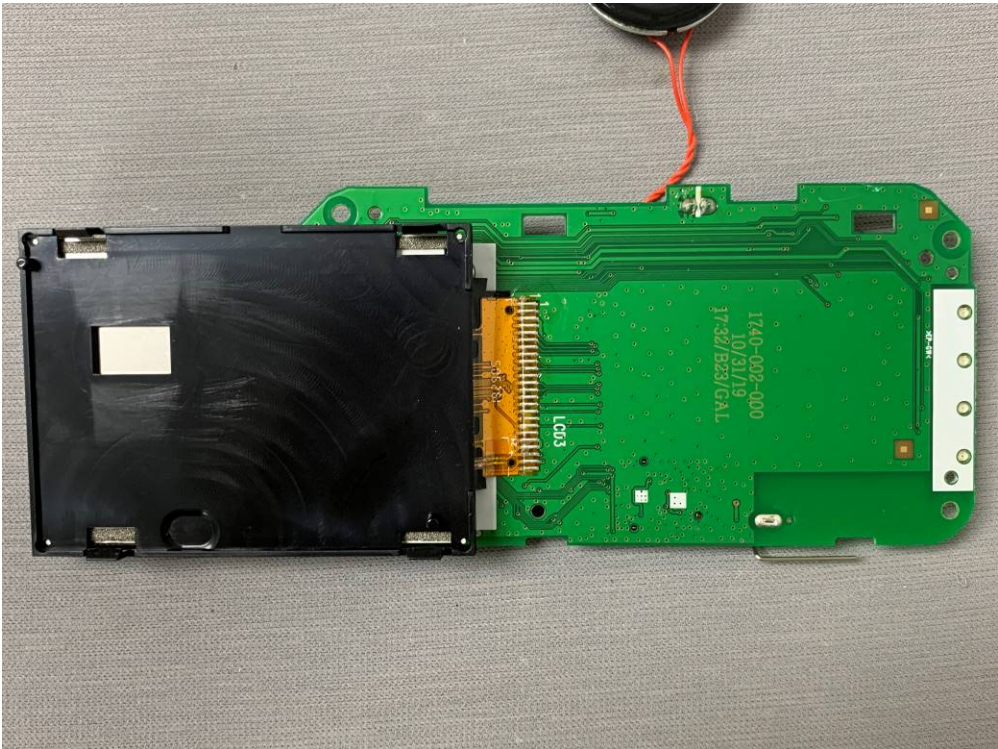

Internal Photo HKEM1911001175AT

Adaptor model: S003GU0600050

Adaptor model: VT05EUS06050