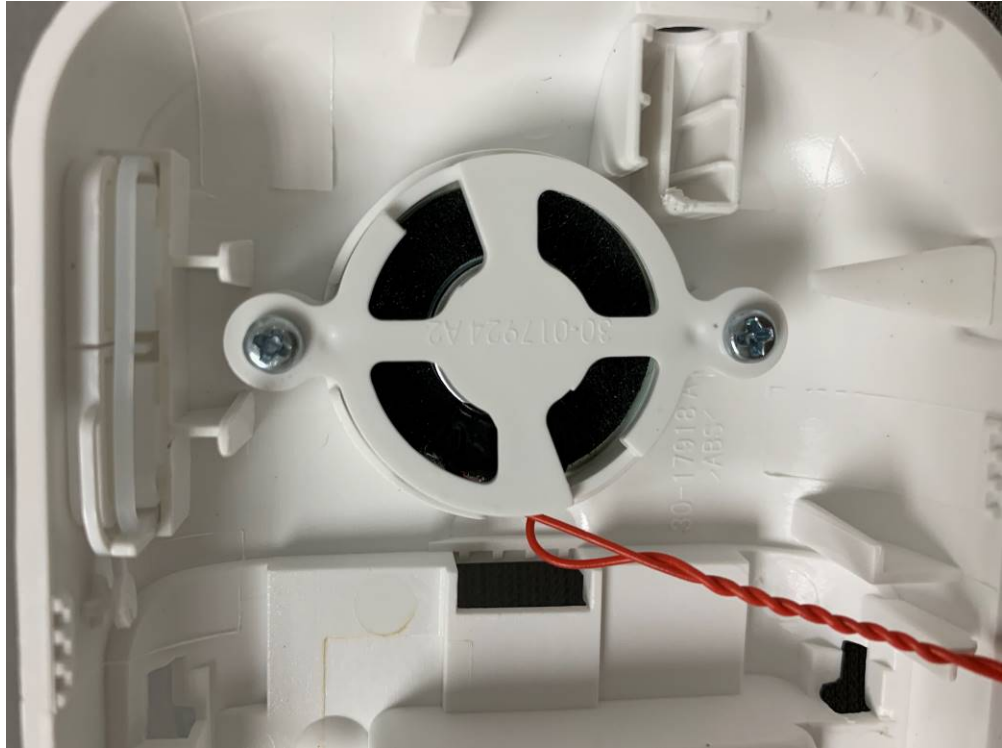

Internal Photo HKEM1911001175AT

Adaptor model: S003GU0600050

Adaptor model: VT05EUS06050