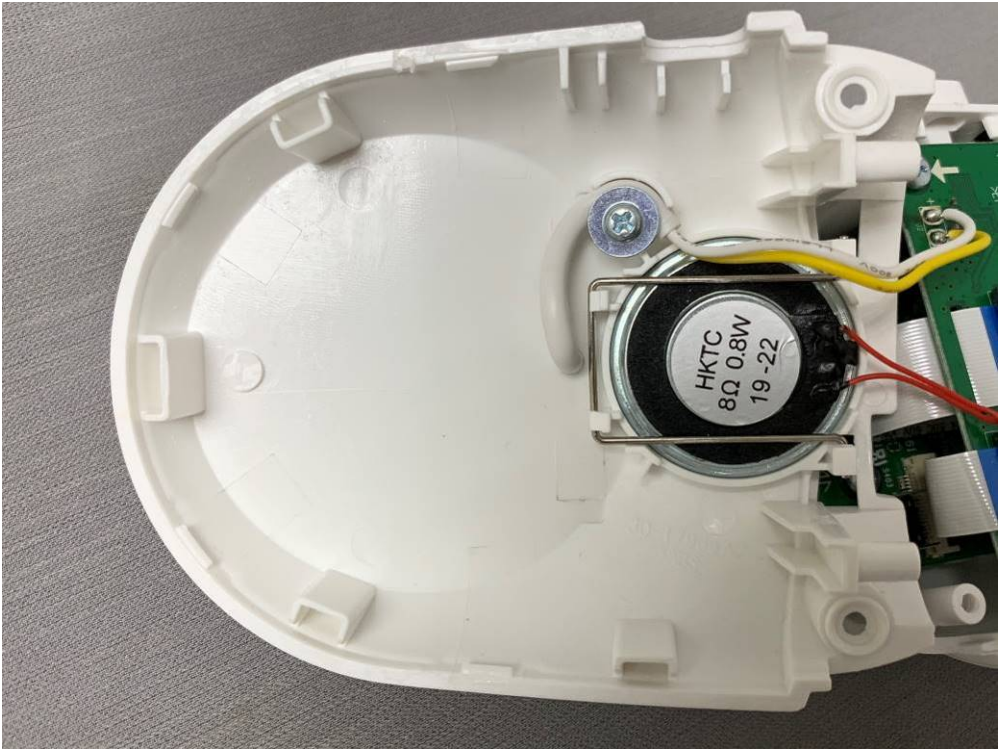

**Internal Photo HKEM1911001174AT**

Adaptor model: S003GU0600050

Adaptor model: VT05EUS06050