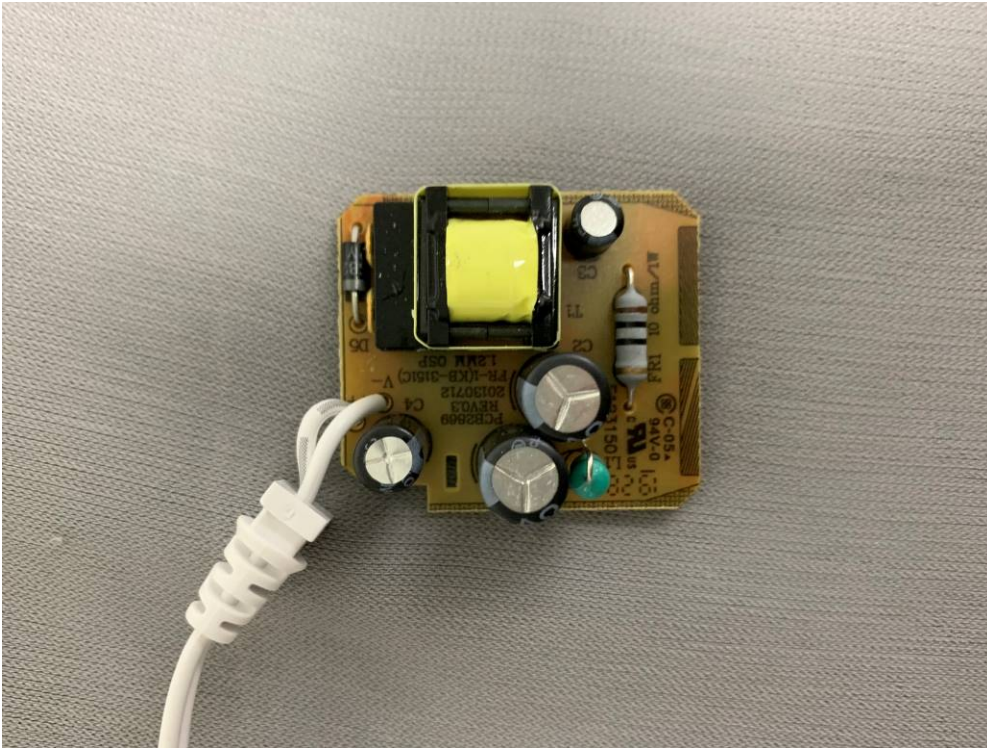

**Internal Photo HKEM1911001174AT**

Adaptor model: S003GU0600050

Adaptor model: VT05EUS06050