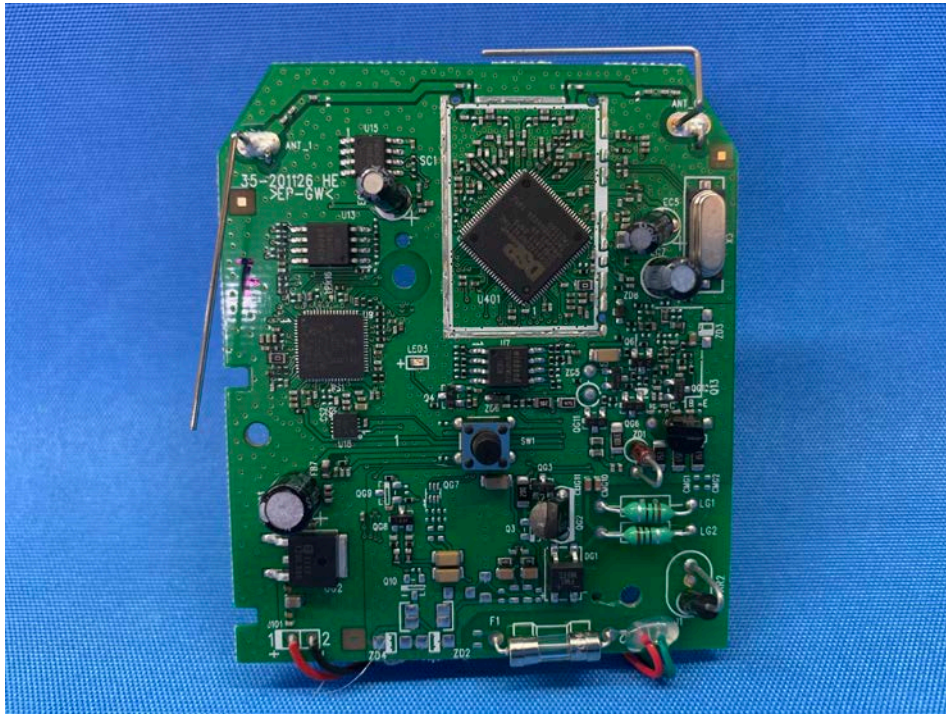

## Internal photos

Test Report Number: 18121235HKG-010  
FCC ID: EW780-1707-00  
IC: 1135B-80170700