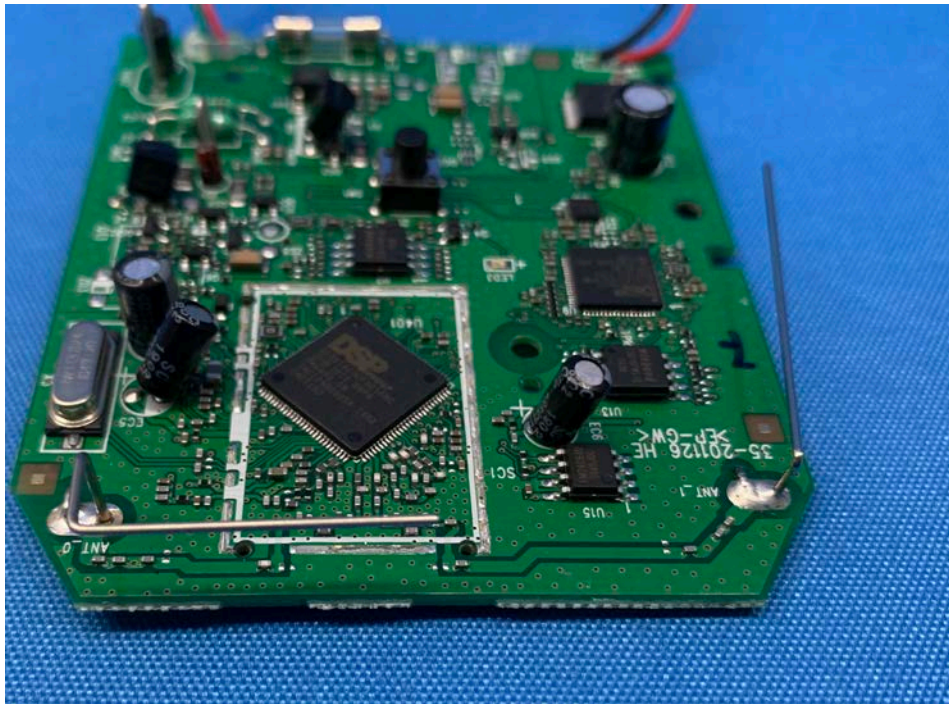

INTERTEK TESTING SERVICES

Internal photos