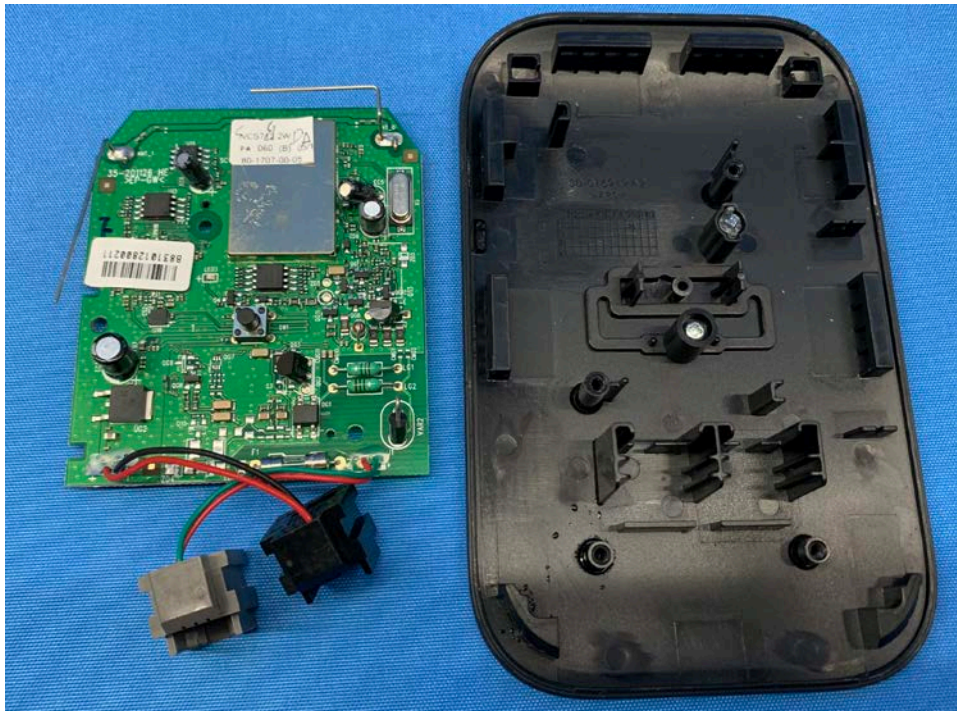

## Internal photos

## Internal photos

Test Report Number: 18121235HKG-010  
FCC ID: EW780-1707-00  
IC: 1135B-80170700