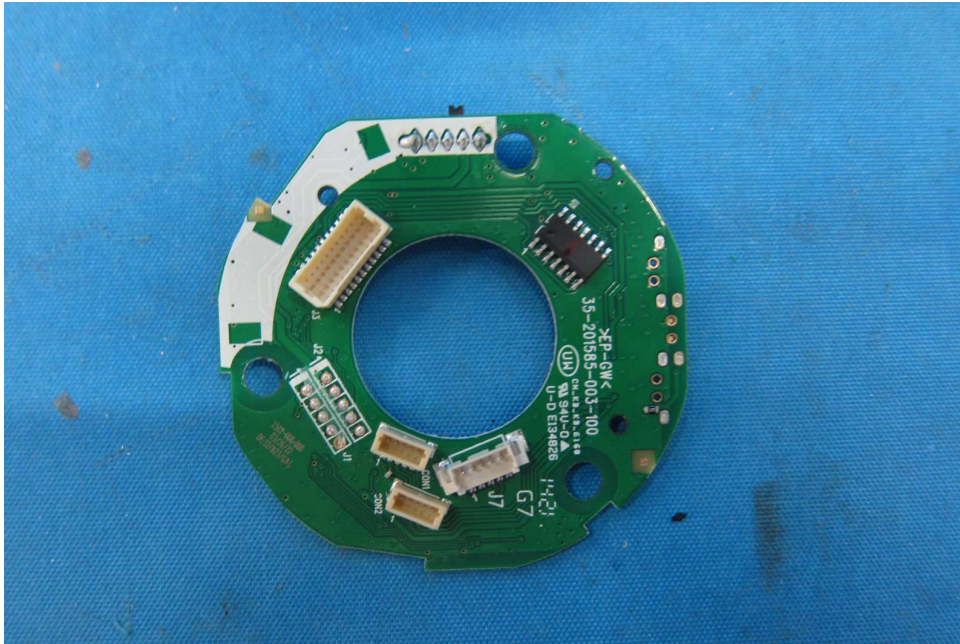

Equipment Photographs

VM5263 BU

(Internal)

Equipment Photographs

VM5263 BU

(Internal)

Equipment Photographs

VM5263 BU

(Internal)

INTERTEK TESTING SERVICE

Report No.: HK22060653

Equipment Photographs

VM5263 BU

(Internal)

INTERTEK TESTING SERVICE

Report No.: HK22060653