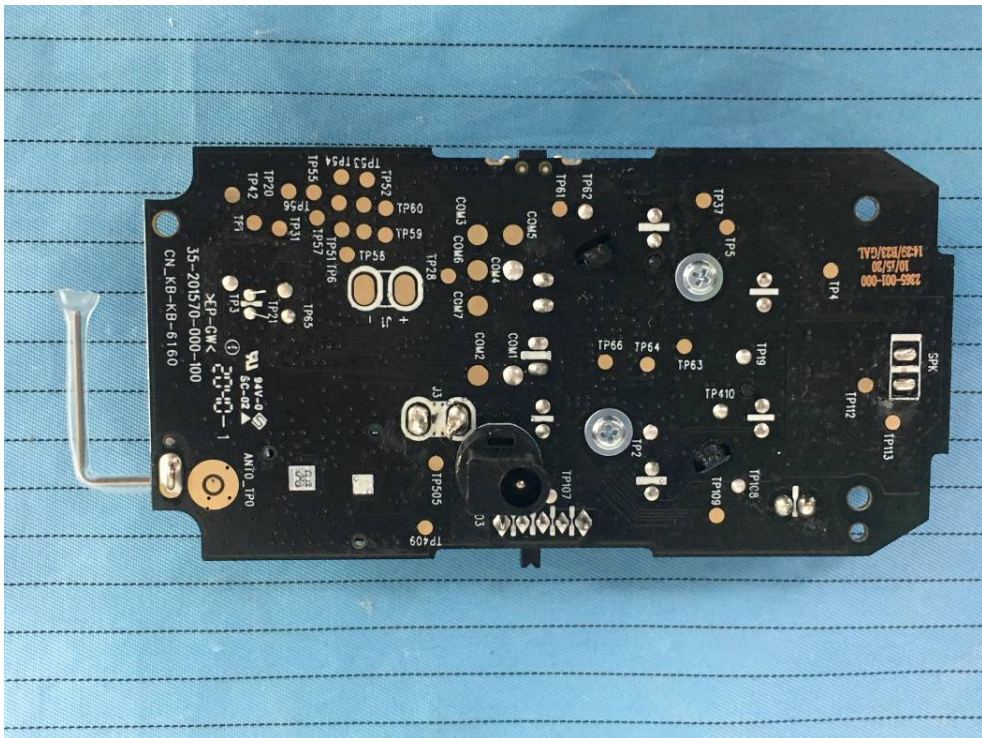

EXHIBIT C - EUT INTERNAL PHOTOGRAPHS

Mode: VM350 BU

Antenna

Model: VM3256 BU

Antenna