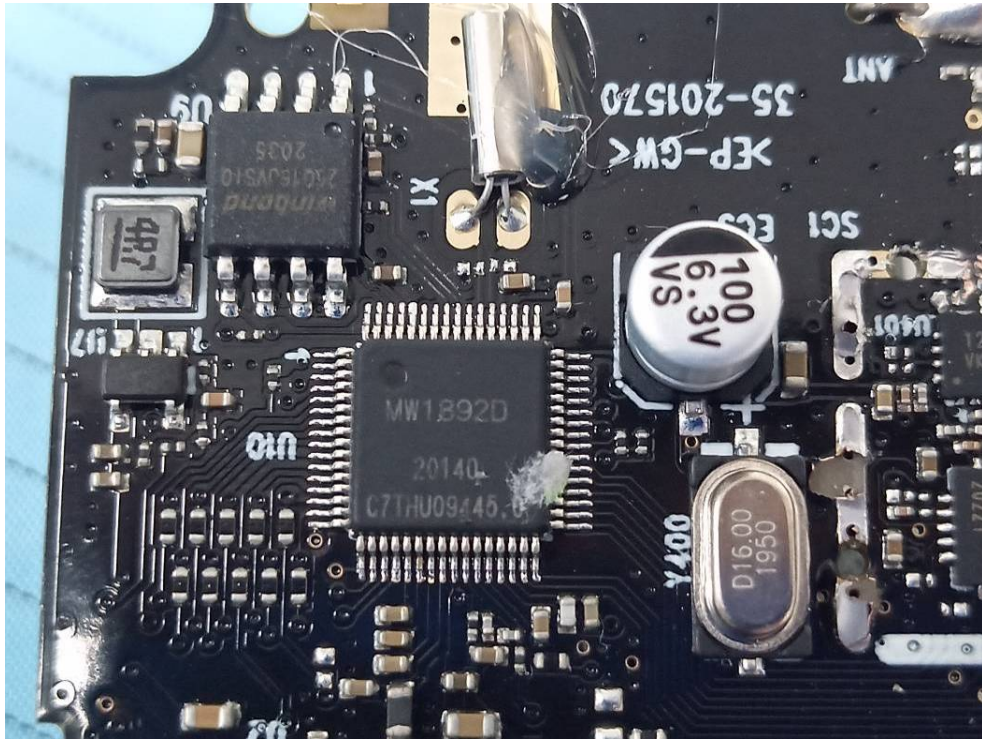

EXHIBIT C - EUT INTERNAL PHOTOGRAPHS

Mode: VM350 BU

Antenna

Model: VM3256 BU

Antenna