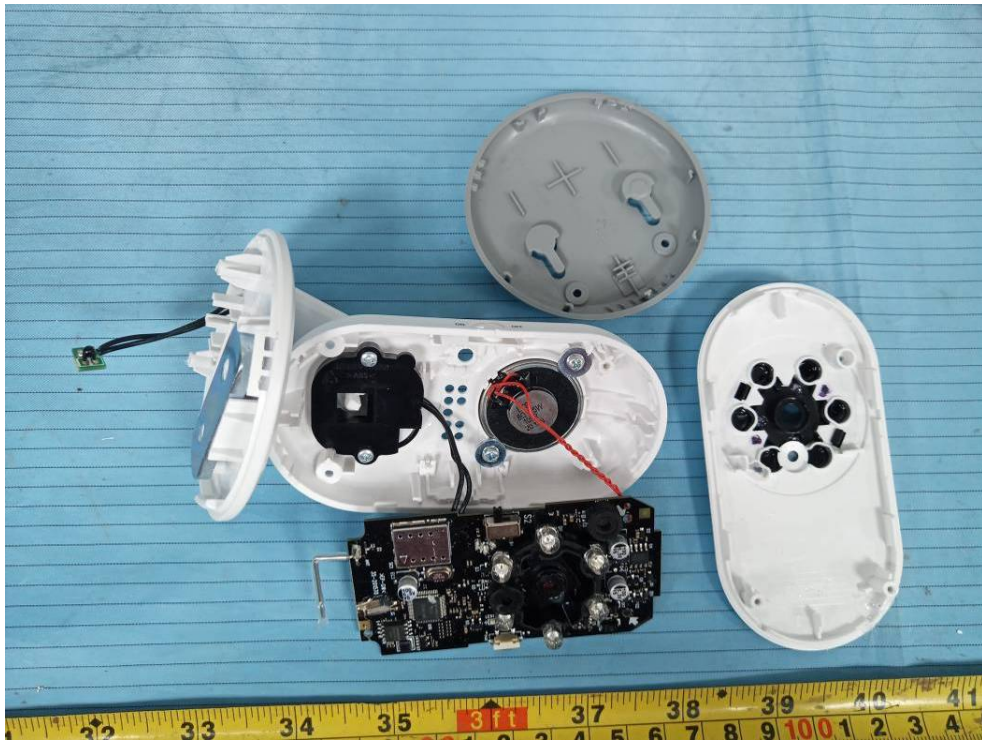

EXHIBIT C - EUT INTERNAL PHOTOGRAPHS

Mode: VM350 BU

Antenna

Model: VM3256 BU

Antenna