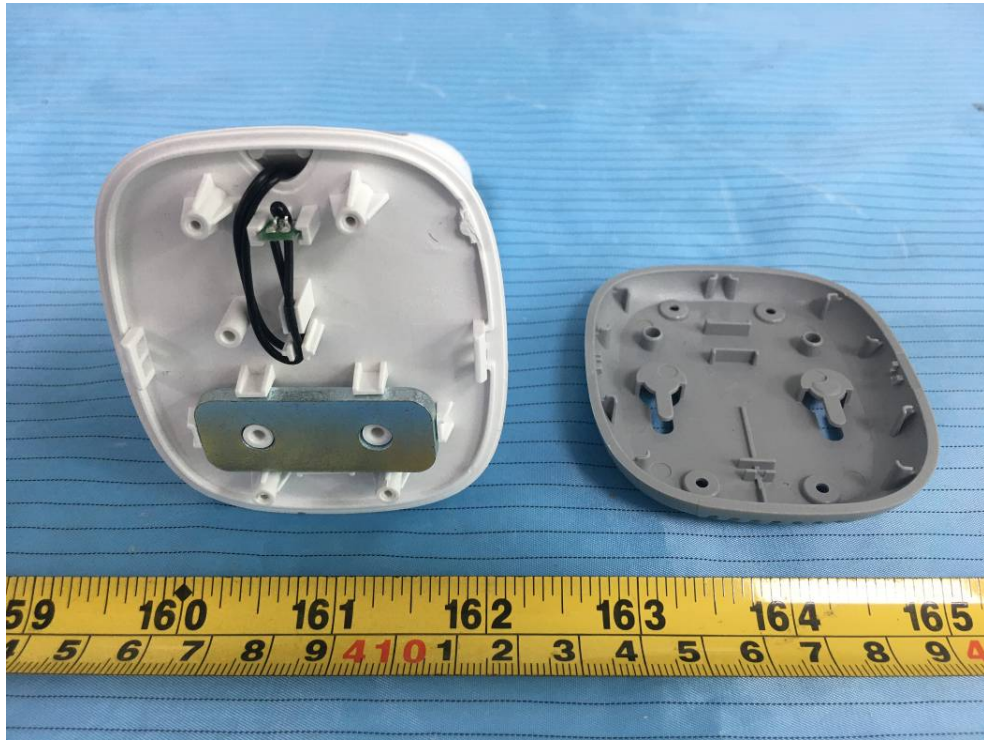

EXHIBIT C - EUT INTERNAL PHOTOGRAPHS

Mode: VM350 BU

Antenna

Model: VM3256 BU

Antenna