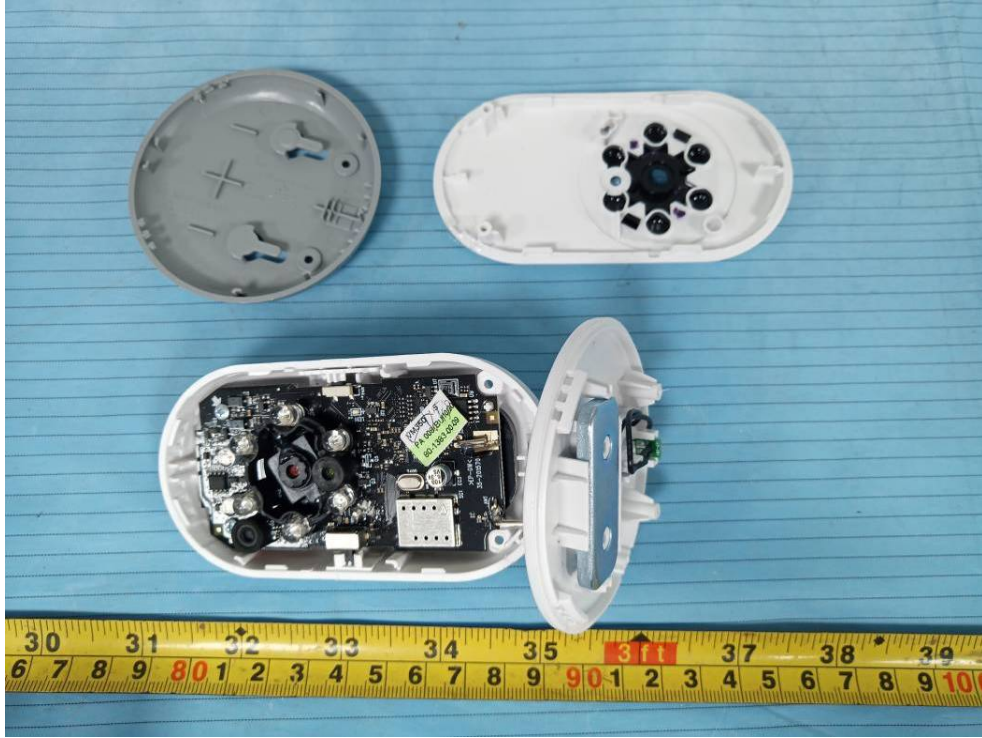

EXHIBIT C - EUT INTERNAL PHOTOGRAPHS

Mode: VM350 BU

Antenna

Model: VM3256 BU

Antenna