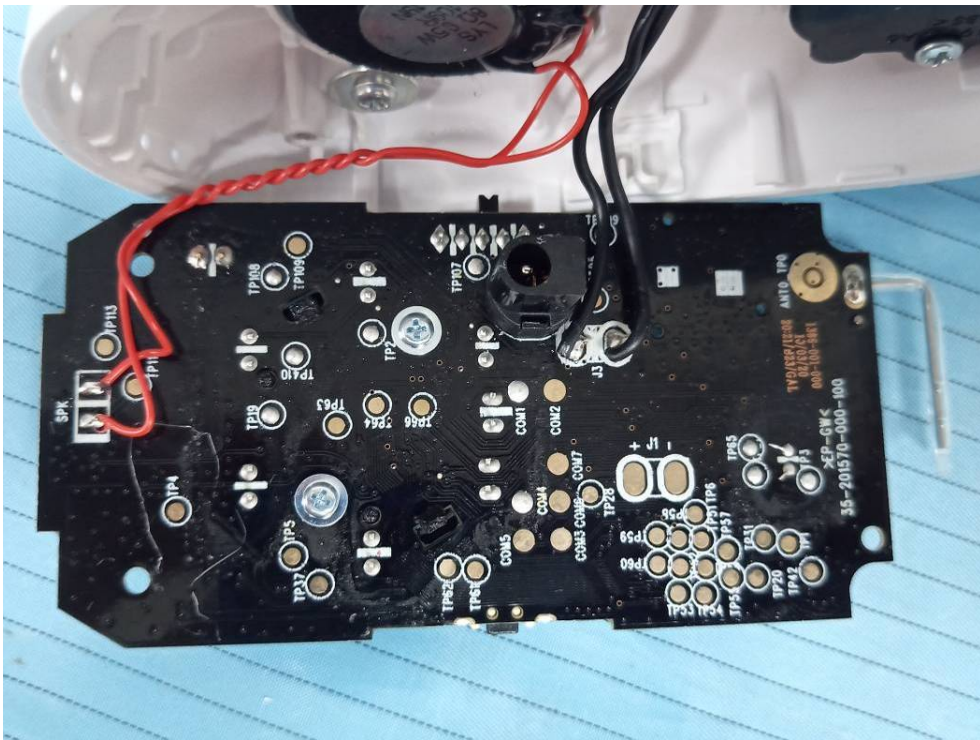

EXHIBIT C - EUT INTERNAL PHOTOGRAPHS

Mode: VM350 BU

Antenna

Model: VM3256 BU

Antenna