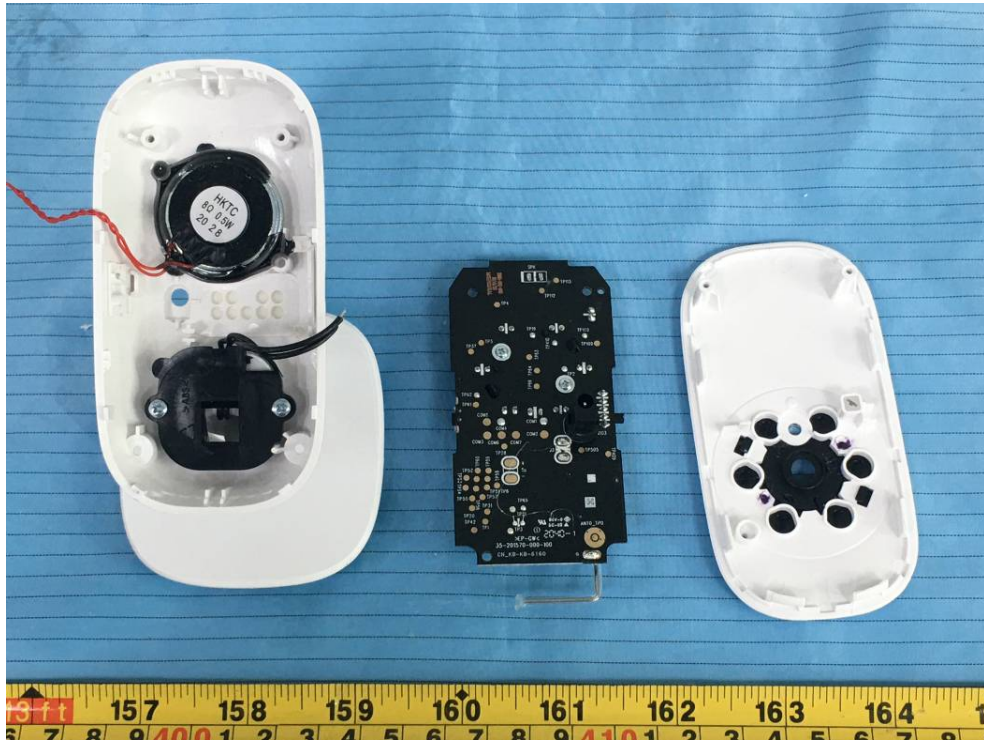

EXHIBIT C - EUT INTERNAL PHOTOGRAPHS

Mode: VM350 BU

Antenna

Model: VM3256 BU

Antenna