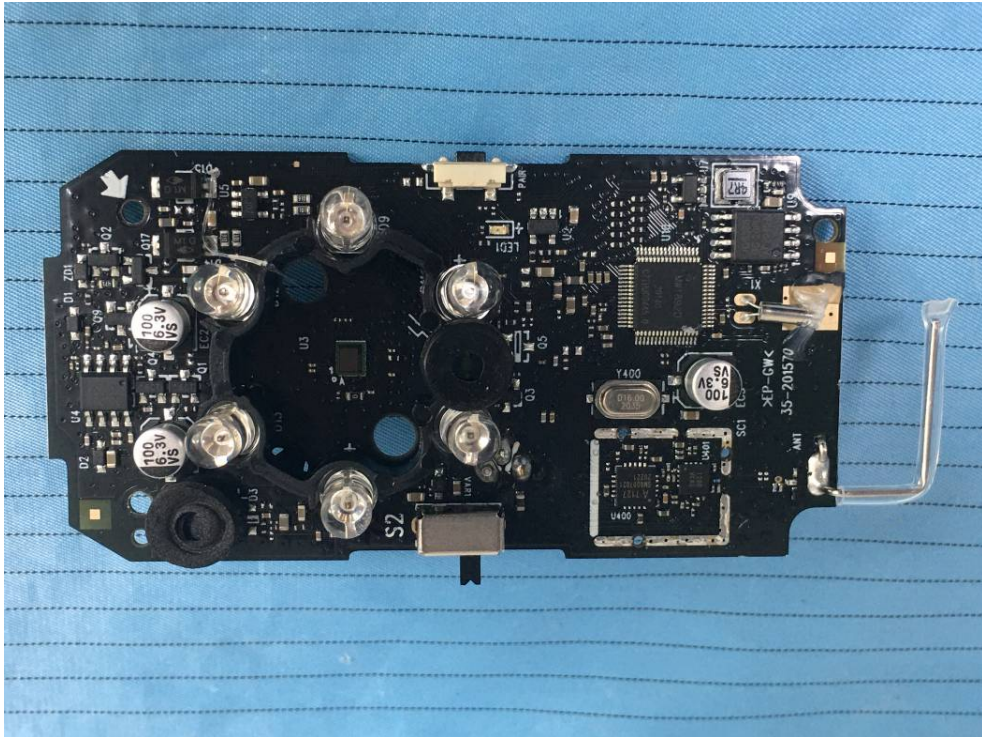

EXHIBIT C - EUT INTERNAL PHOTOGRAPHS

Mode: VM350 BU

Antenna

Model: VM3256 BU

Antenna