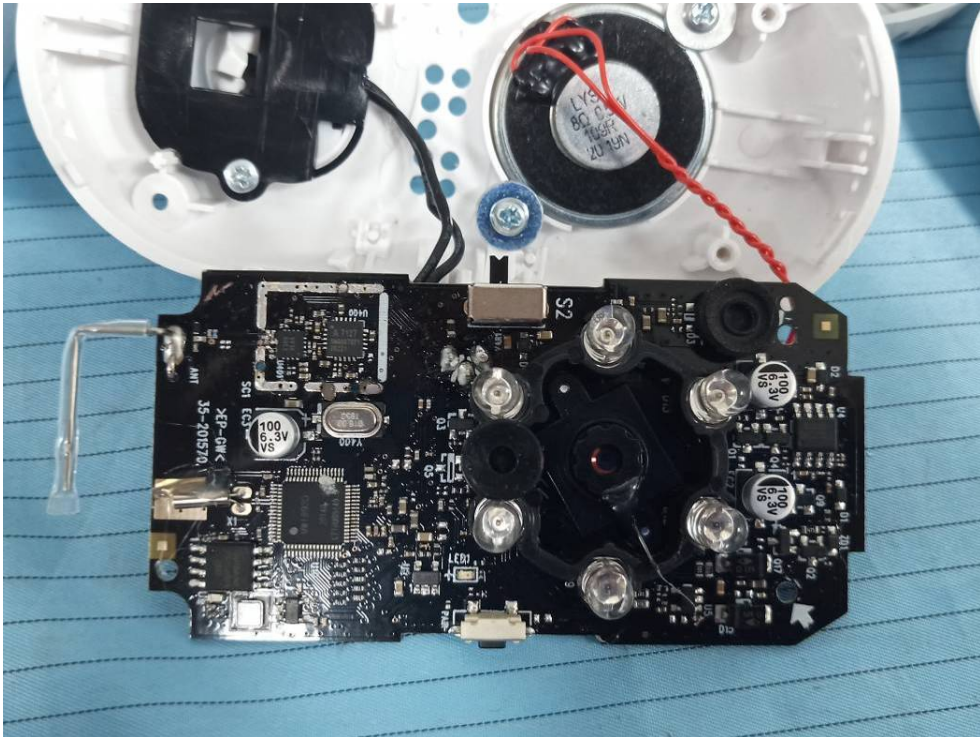

EXHIBIT C - EUT INTERNAL PHOTOGRAPHS

Mode: VM350 BU

Antenna

Model: VM3256 BU

Antenna