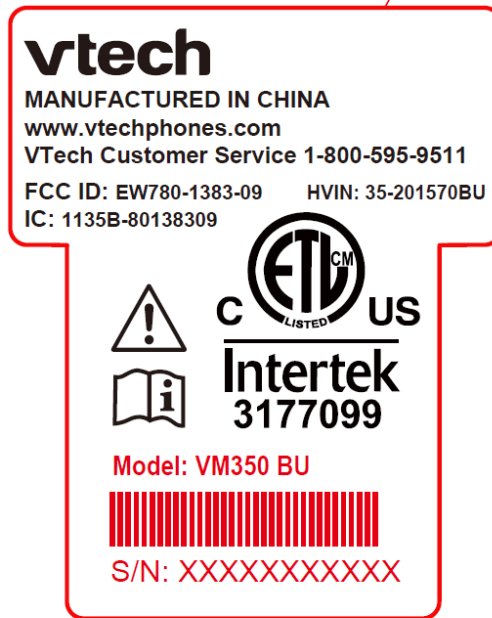

EXHIBIT A - FCC ID LABEL AND LOCATION

FCC ID Label

FCC ID Label Location Information

The label shown shall be permanently affixed at a conspicuous location on the device and be readily visible to the user at the time purchase (Labeling requirements per 2.925)