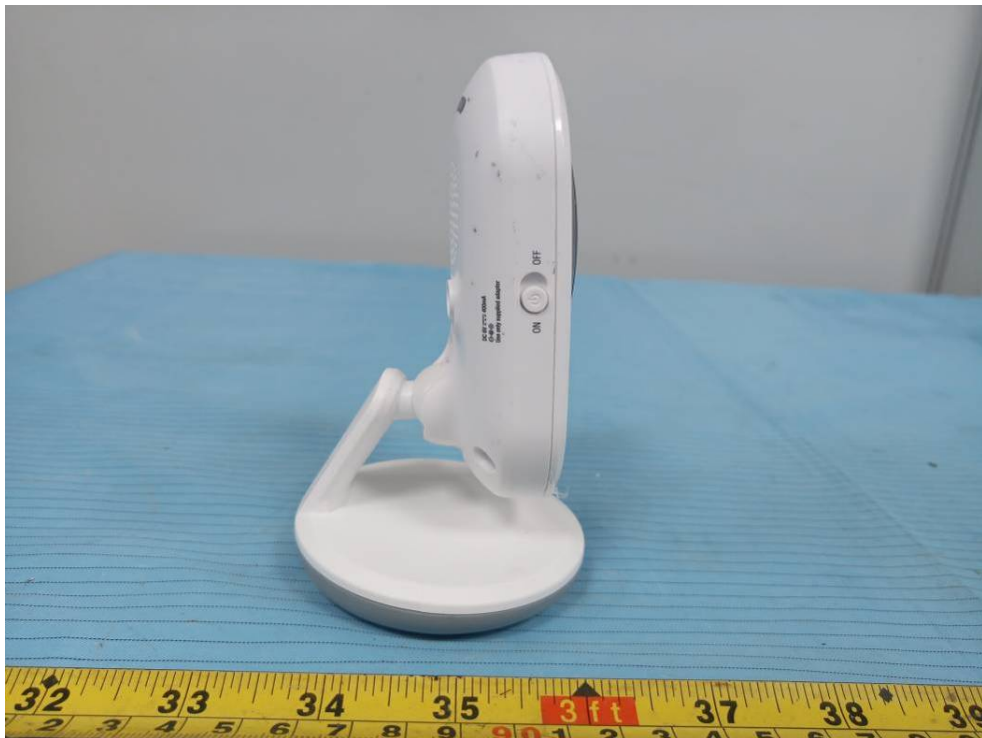

**EXHIBIT B - EUT EXTERNAL PHOTOGRAPHS**

Mode: VM350 BU

Model: VM3256 BU

Adapter

Adapter Label