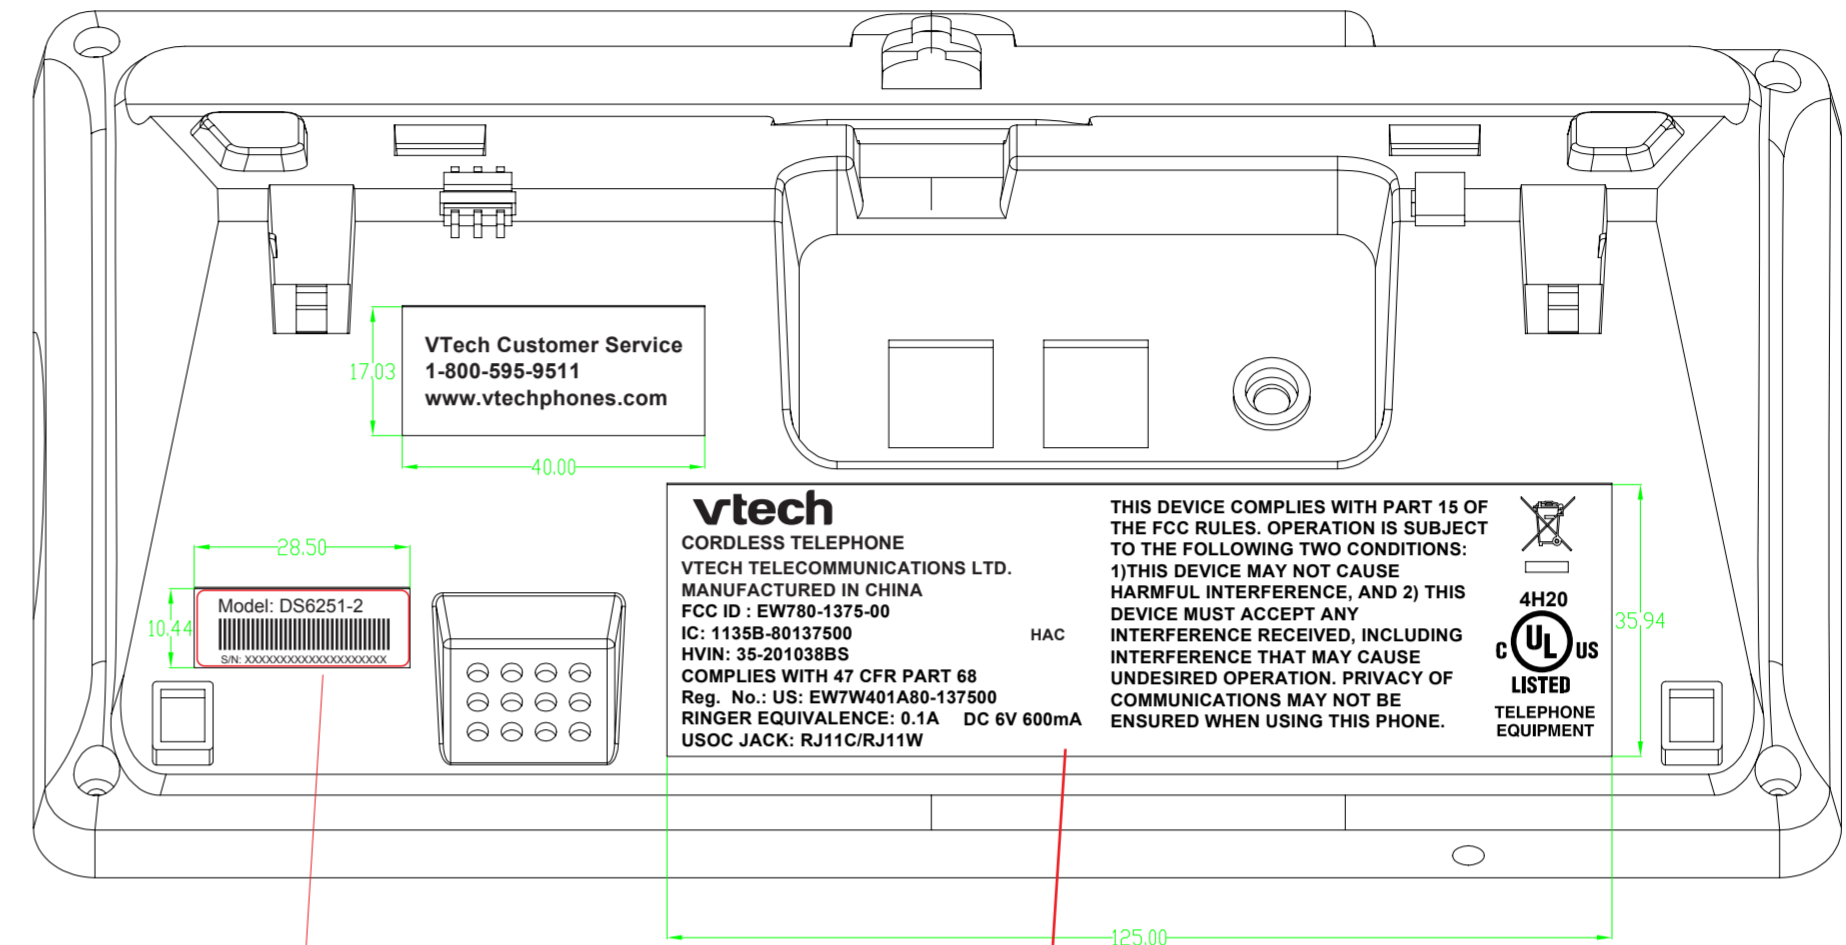

DS6251-X ENGRAVING DRAFT FILE

Text: engraved in raised 0.3mm

BS

Text : Recessed 0.3mm High Gloss

SN LABEL
28X10mm

Text : Recessed 0.3mm High Gloss

Charger

Text: engraved in raised 0.3mm

Black PC SHEET, Text PRINTED IN WHITE

HS

SN Label
20X10 mm