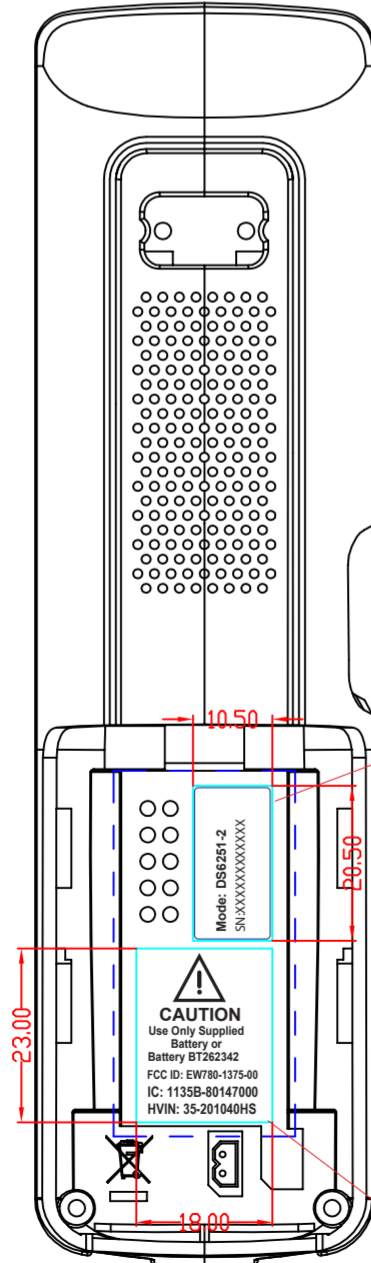

DS6251-X ENGRAVING DRAFT FILE

Text: engraved in raised 0.3mm

BS

Text : Recessed 0.3mm High Gloss

SN LABEL
28X10mm

Text : Recessed 0.3mm High Gloss

Charger

Text: engraved in raised 0.3mm

Black PC SHEET, Text PRINTED IN WHITE

HS

SN Label
20X10 mm