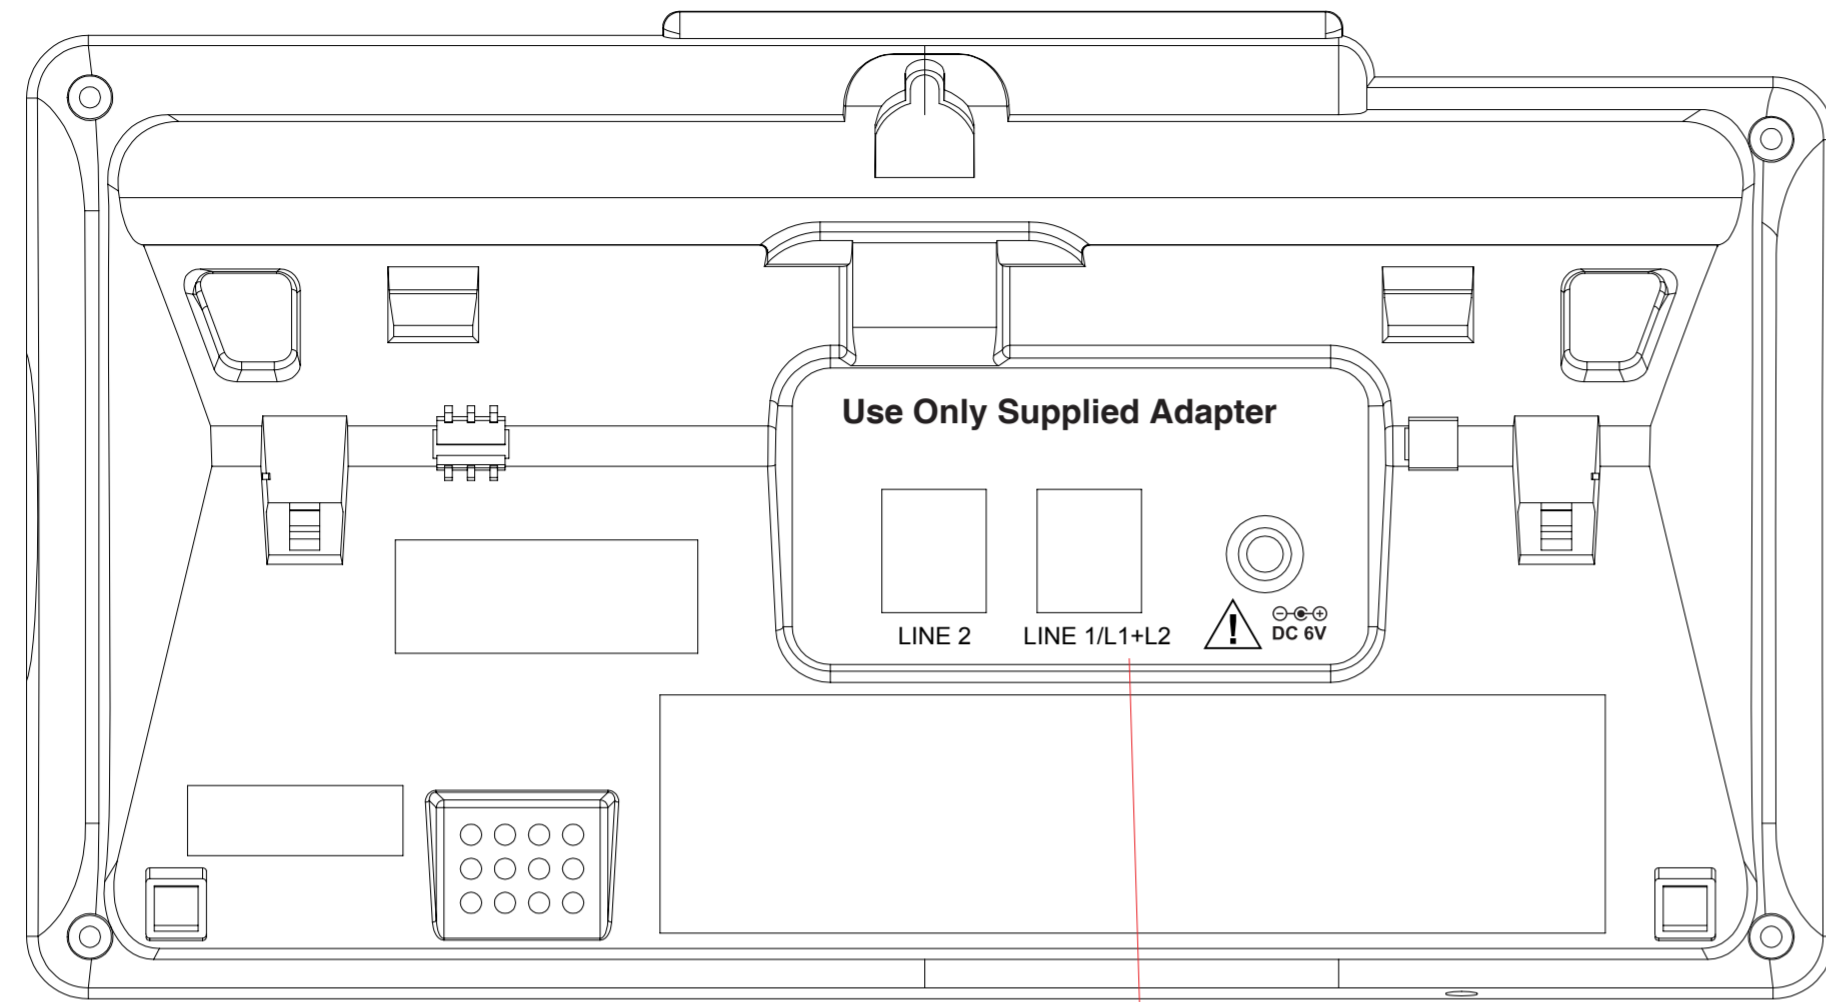

DS6251-X ENGRAVING DRAFT FILE

Text: engraved in raised 0.3mm

BS

Text : Recessed 0.3mm High Gloss

SN LABEL
28X10mm

Text : Recessed 0.3mm High Gloss

Charger

Text: engraved in raised 0.3mm

Black PC SHEET, Text PRINTED IN WHITE

HS

SN Label
20X10 mm