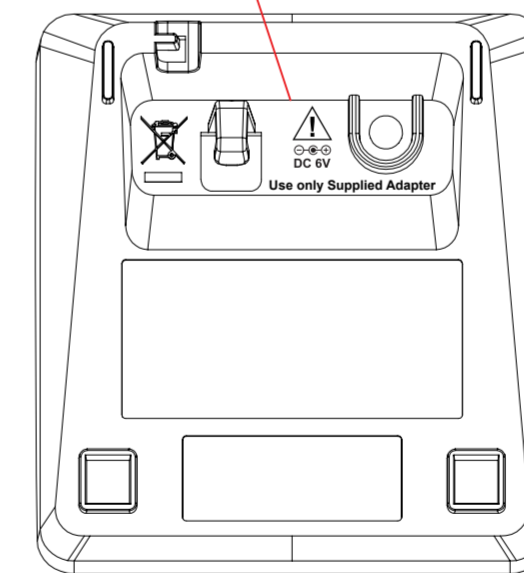

DS6251-X ENGRAVING DRAFT FILE

Text: engraved in raised 0.3mm

BS

Text : Recessed 0.3mm High Gloss

SN LABEL
28X10mm

Text : Recessed 0.3mm High Gloss

Charger

Text: engraved in raised 0.3mm

Black PC SHEET, Text PRINTED IN WHITE

HS

SN Label
20X10 mm