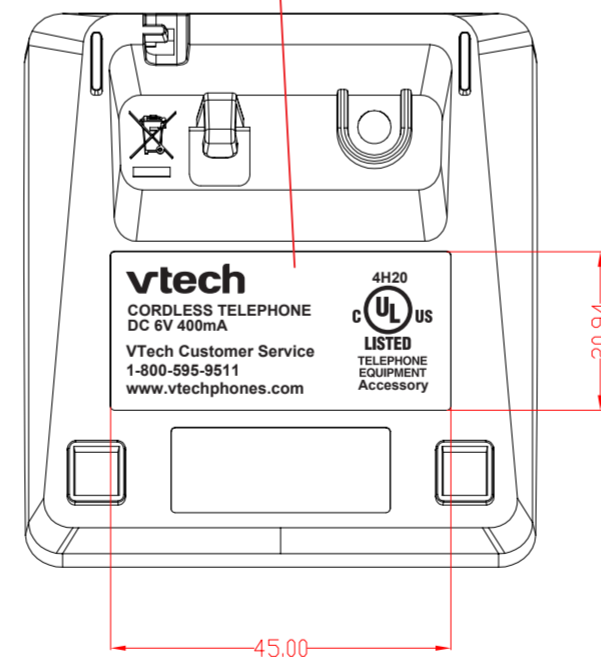

DS6251-X ENGRAVING DRAFT FILE

Text: engraved in raised 0.3mm

BS

Text : Recessed 0.3mm High Gloss

SN LABEL
28X10mm

Text : Recessed 0.3mm High Gloss

Charger

Text: engraved in raised 0.3mm

Black PC SHEET, Text PRINTED IN WHITE

HS

SN Label
20X10 mm