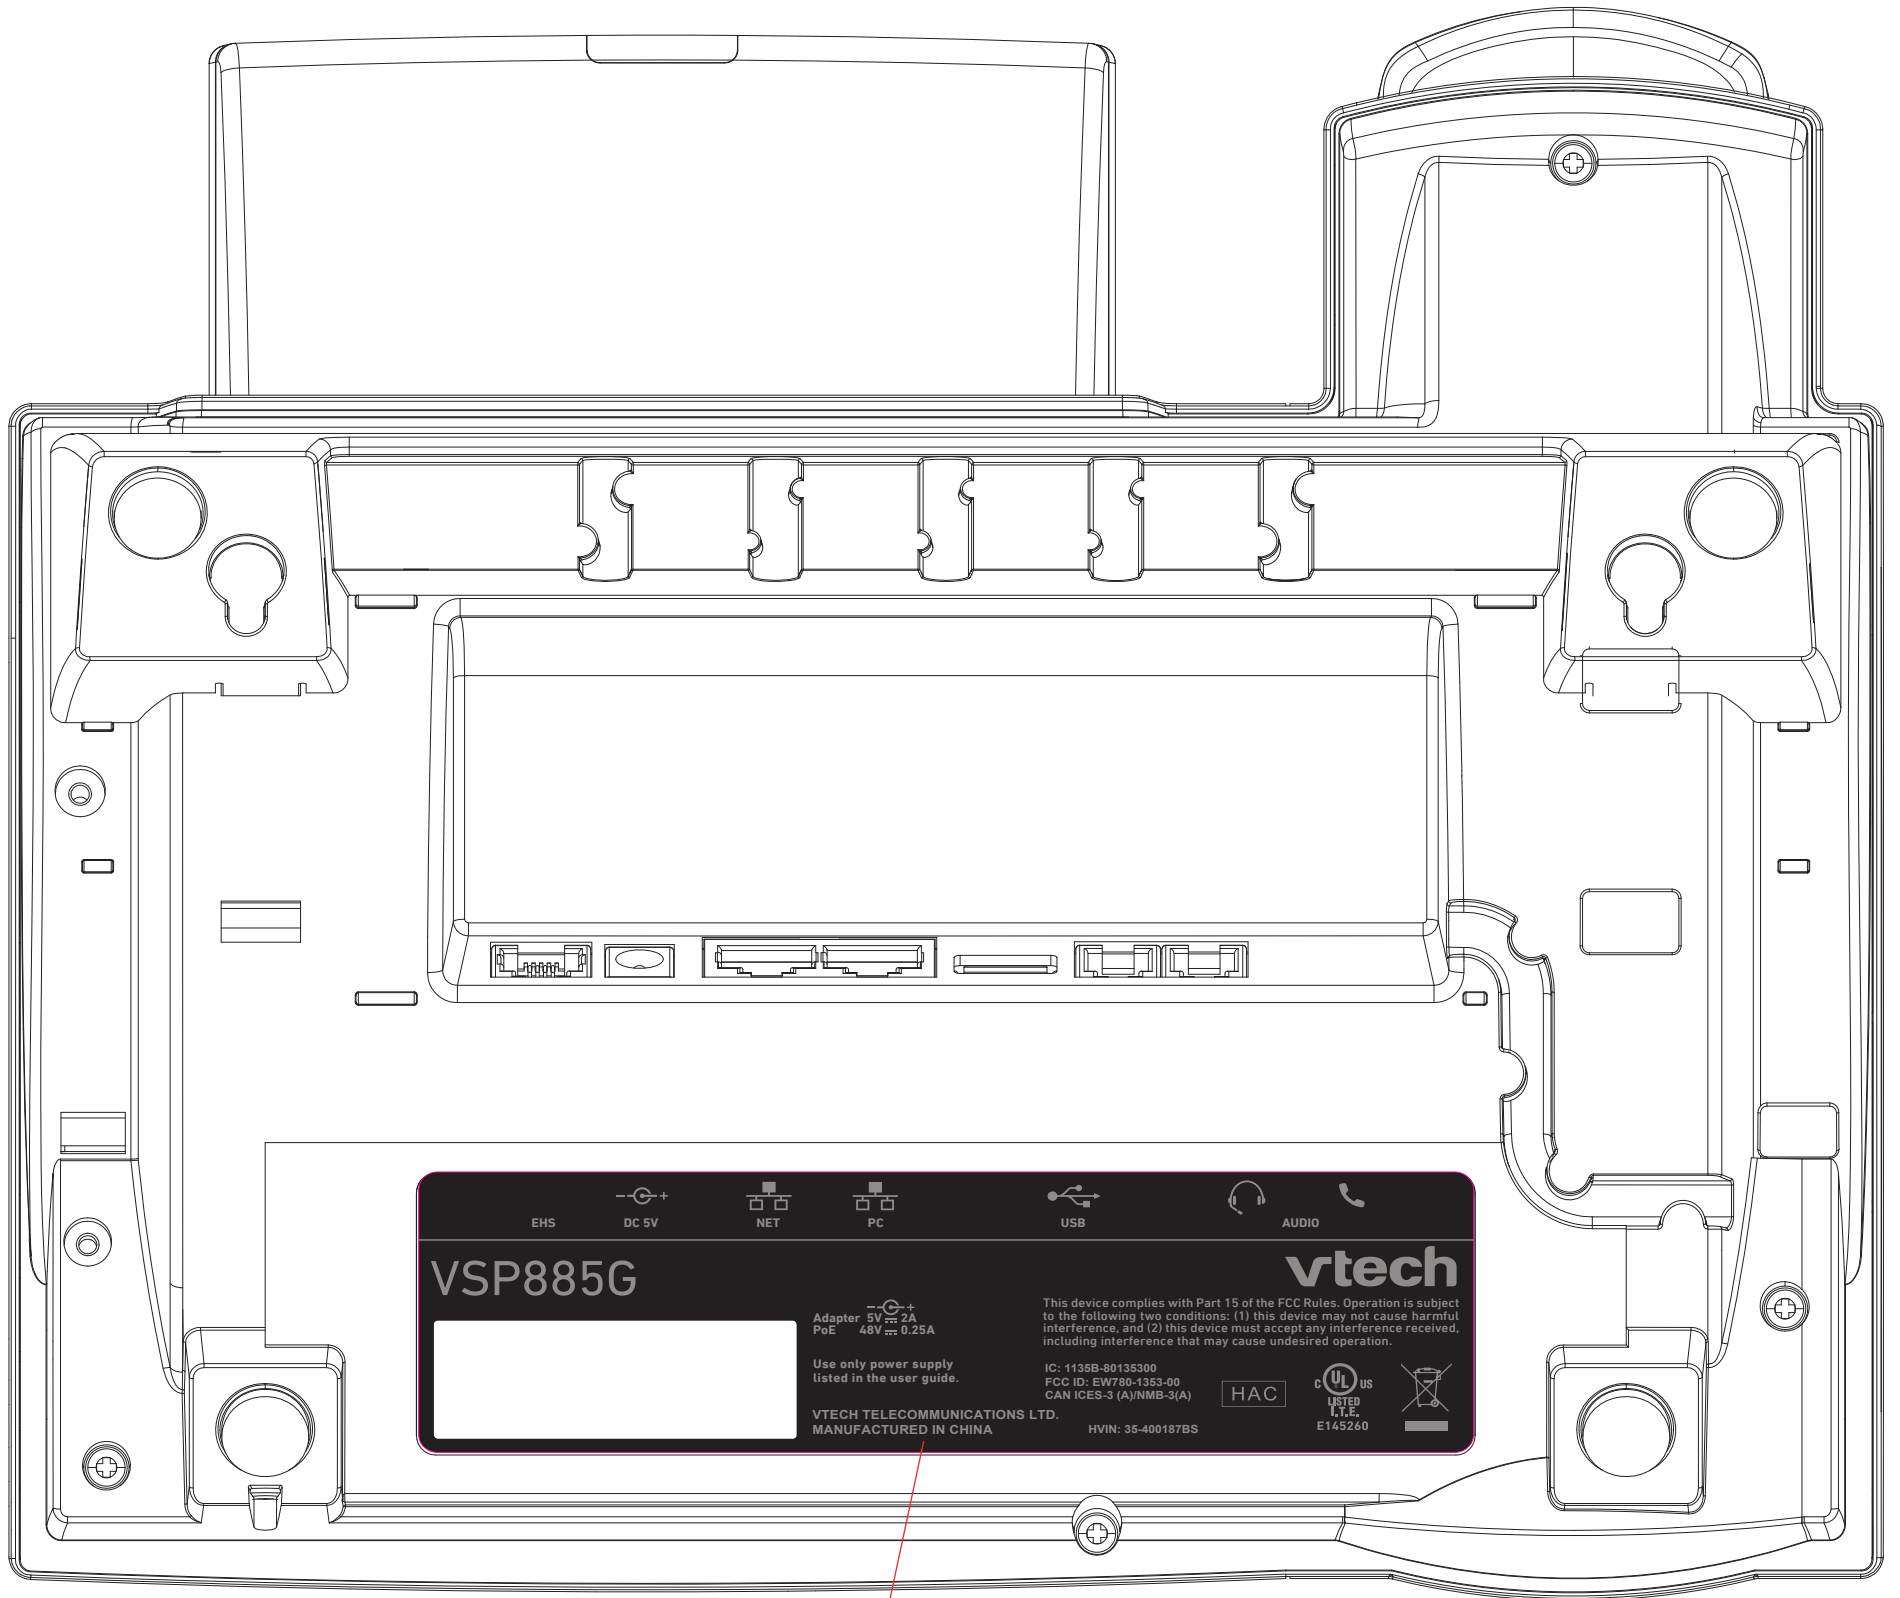

Color: Pantone black +Pantone 8001C

VSP885G ENGRAVING LABEL FILE

Color: Pantone black +Pantone 8001C