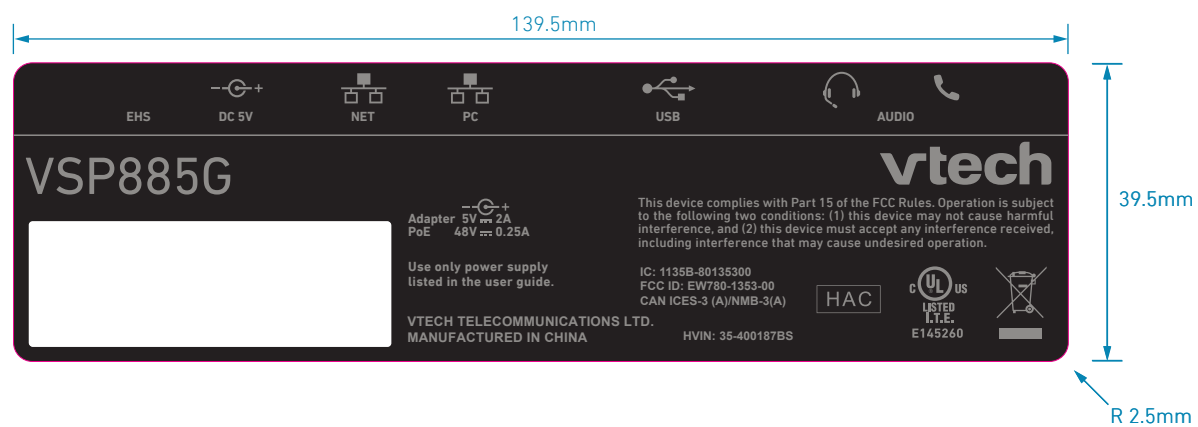

Color: Pantone black +Pantone 8001C

VSP885G ENGRAVING LABEL FILE

Color: Pantone black +Pantone 8001C