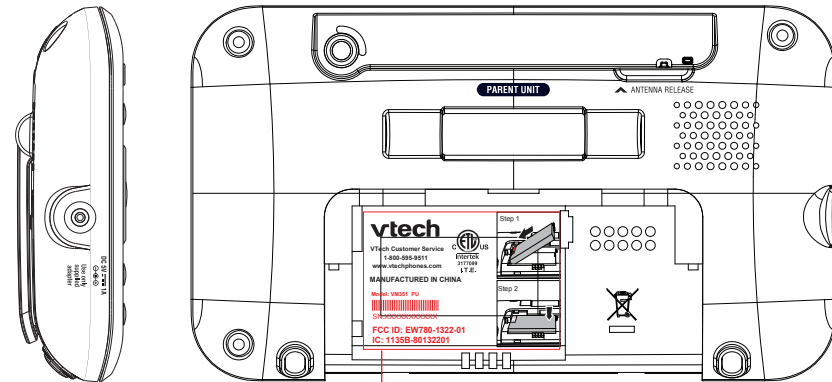

# VM351-X Engraving

## PU

**PU LABEL**  
**SIZE: 50X35mm**  
**50# UL Approved PET**  
**92-033257-010-100**

The red barcode and serial number will be printed in VTT