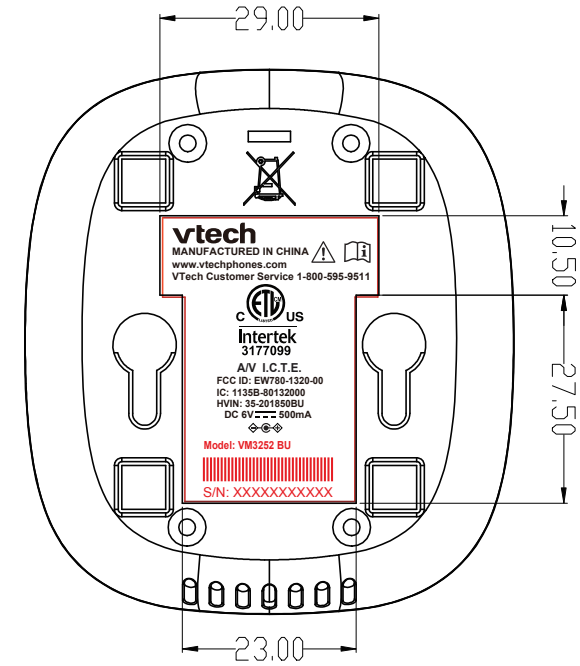

VM3252 US&CAN label artwork

BU

BU label

BU LABEL
SIZE: 37.5X28.5mm
50# PET