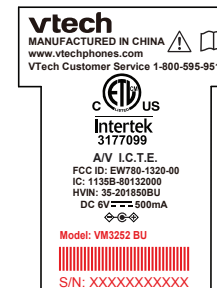

VM3252 US&CAN label artwork

BU

BU label

BU LABEL
SIZE: 37.5X28.5mm
50# PET