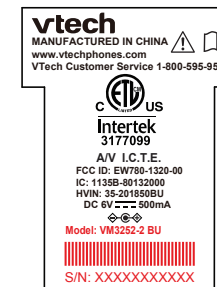

VM3252 US&CAN label artwork

BU

BU label

BU LABEL
SIZE: 37.5X28.5mm
50# PET