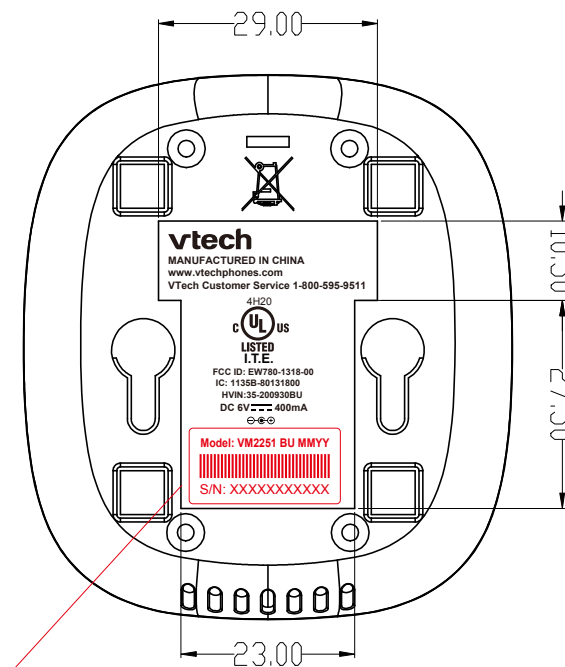

# VM2251 Engraving draft\_R0

## BU

**BU LABEL**  
**SIZE: 38X29mm**  
**50# UL Approved PET**