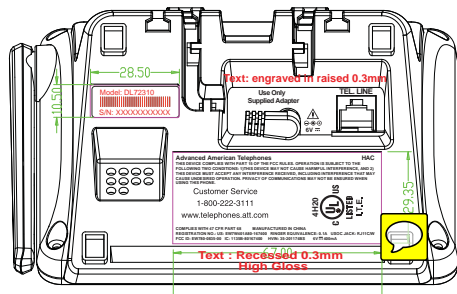

DL72310 DL72210 DL70010 DL72340 DL72350 Engraving

BS

SN. label for models (28x10mm)
PN:92-007224-000-100