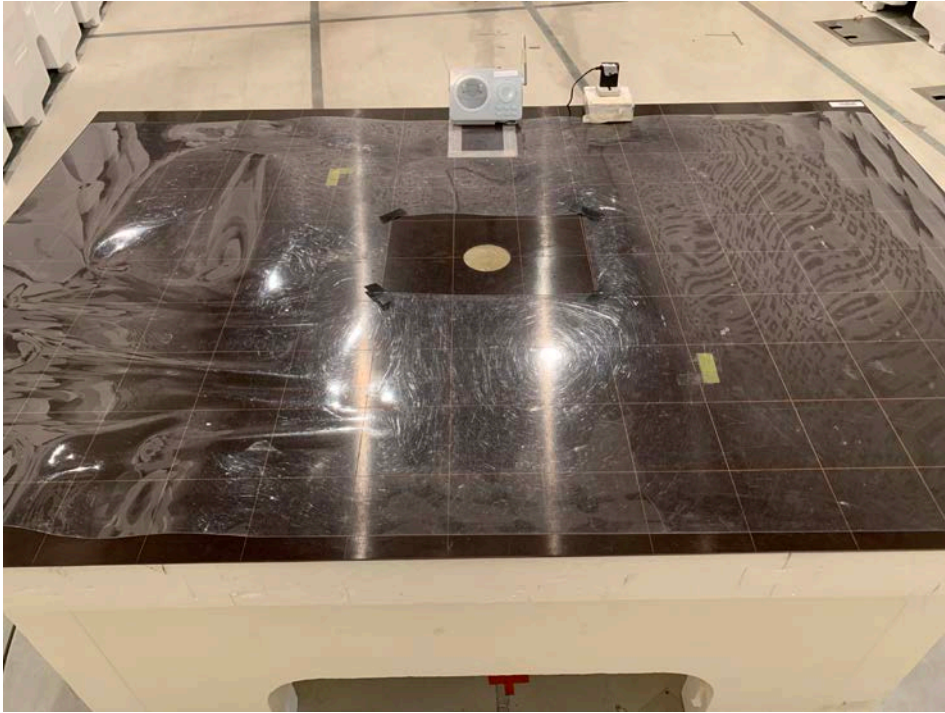

INTERTEK TESTING SERVICES

The Worst Case Configuration Photographs

Radiated Emission – Base Unit (Ten Pao adaptor)

Front View

Rear View

INTERTEK TESTING SERVICES

The Worst Case Configuration Photographs

AC Conducted Emission (VTPL adaptor)

Front View

Side View 1

INTERTEK TESTING SERVICES

The Worst Case Configuration Photographs

AC Conducted Emission (VTPL adaptor)

Side View 2