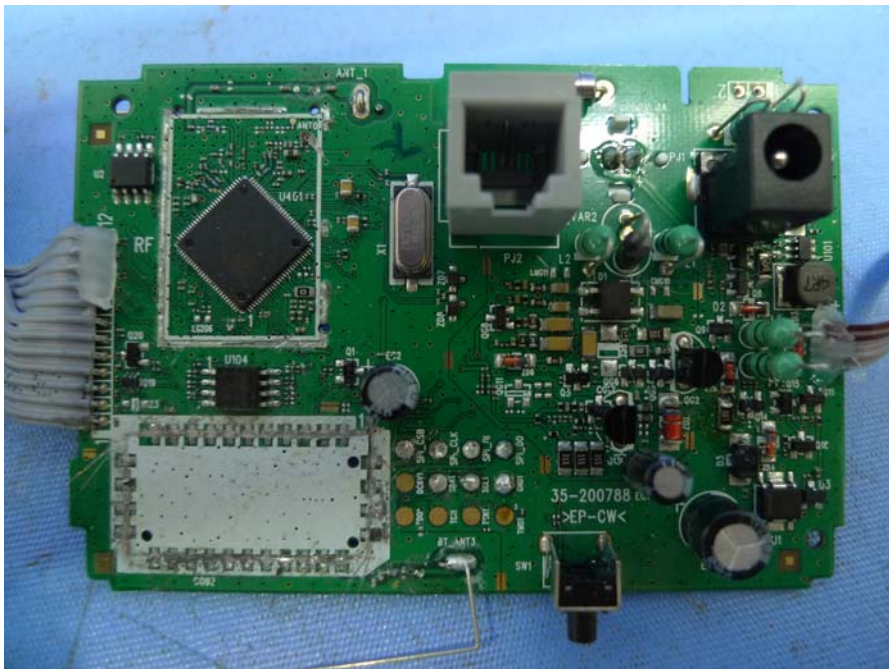

INTERTEK TESTING SERVICES

Internal photos