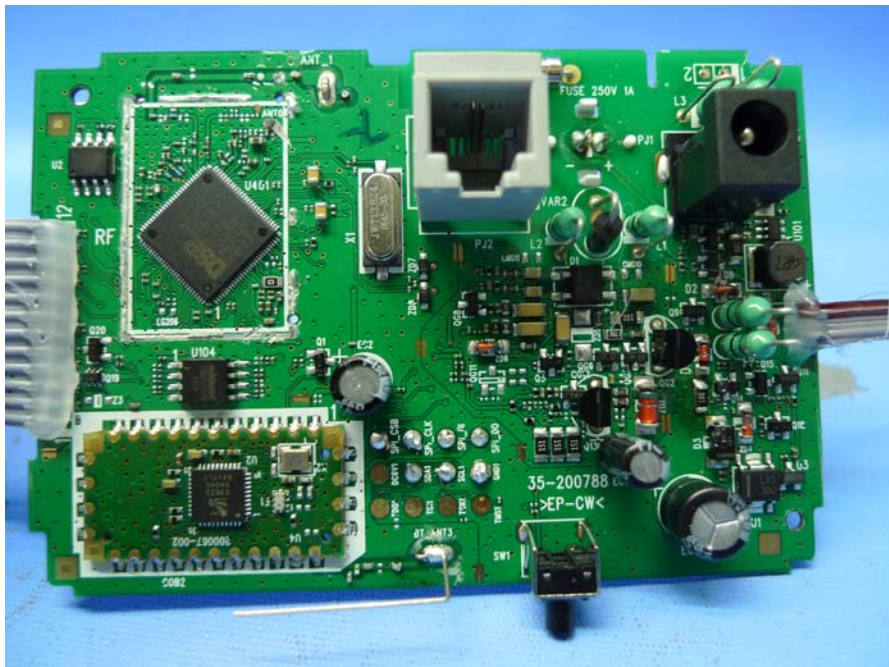

INTERTEK TESTING SERVICES

Internal photos

INTERTEK TESTING SERVICES

Internal photos

Test Report Number: 17050379HKG-001, 17050379HKG-002
FCC ID: EW780-0818-00
IC: 1135B-80081800

INTERTEK TESTING SERVICES

Internal photos