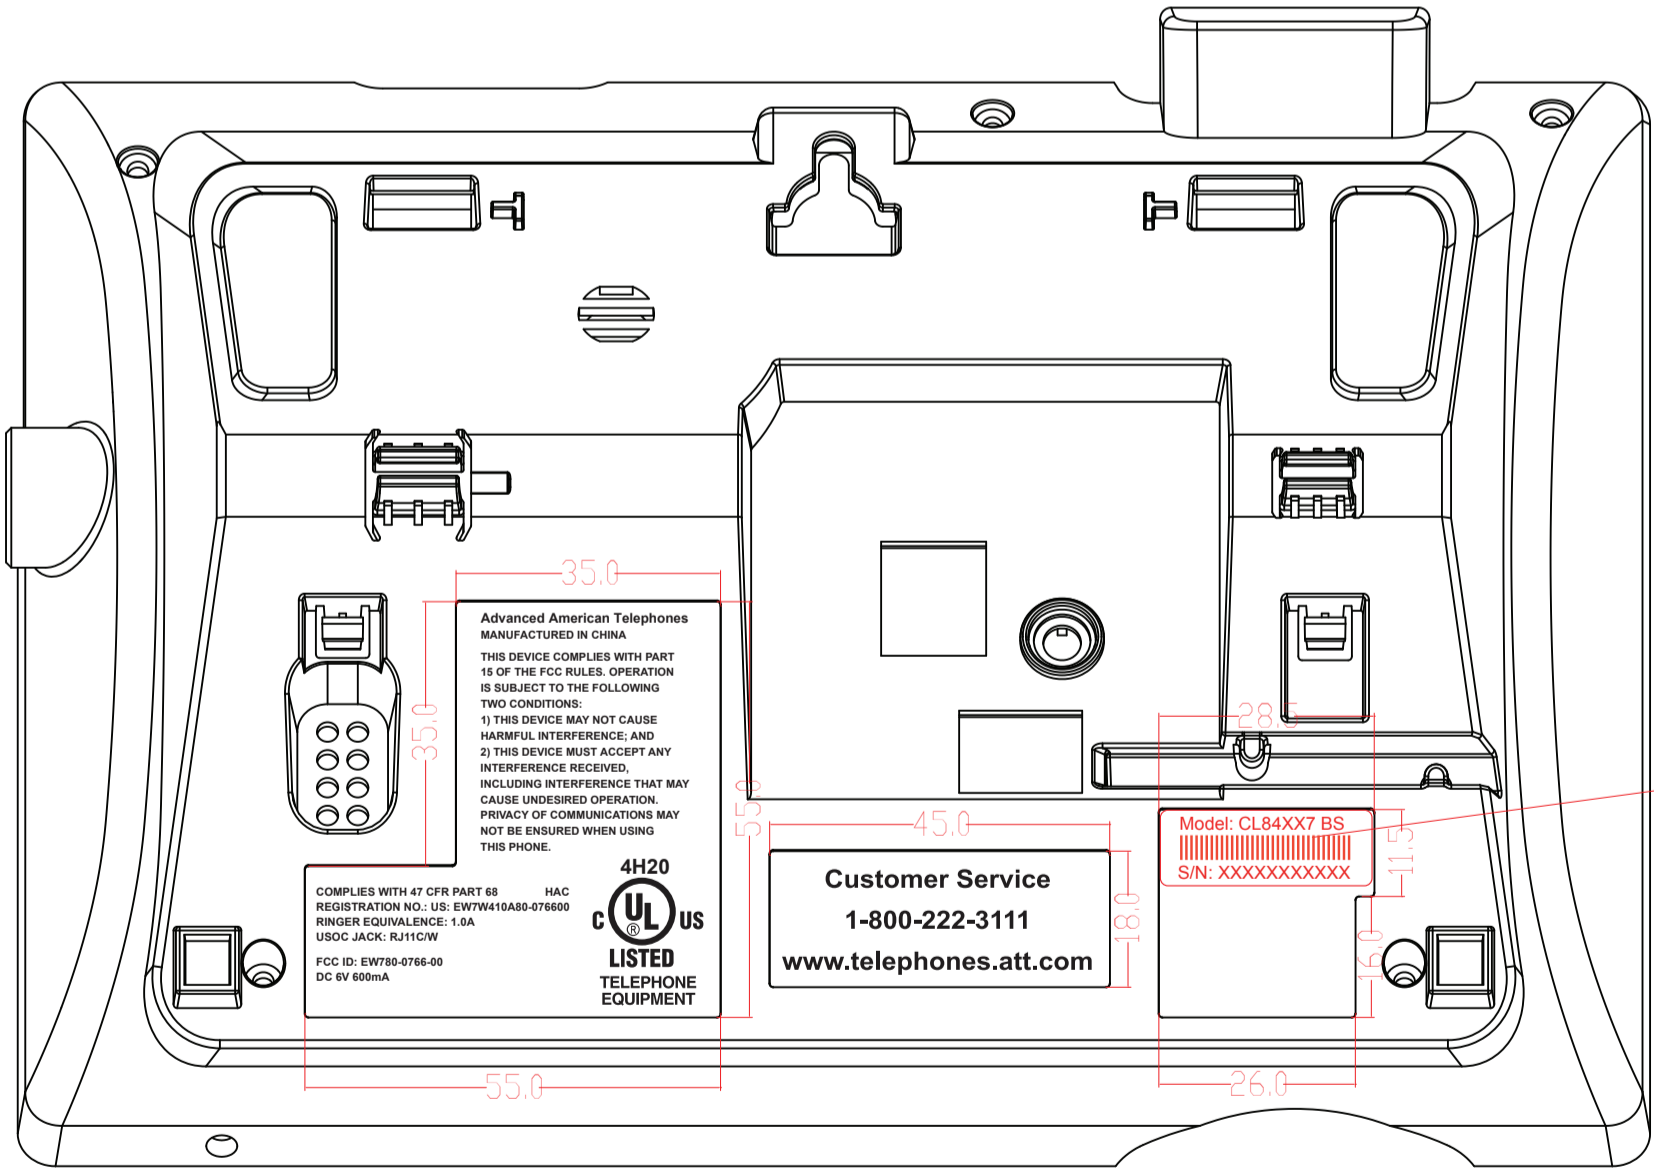

Series no. label