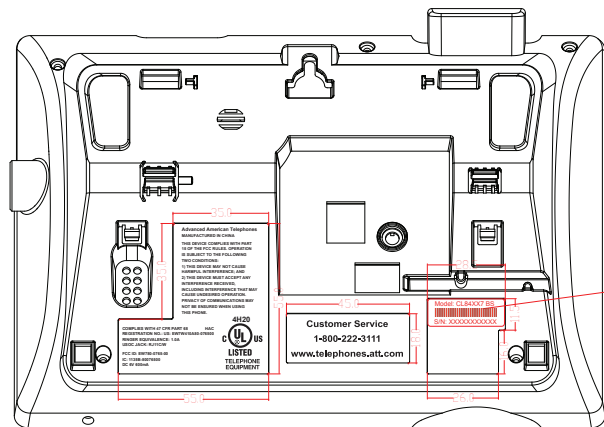

Series no. label