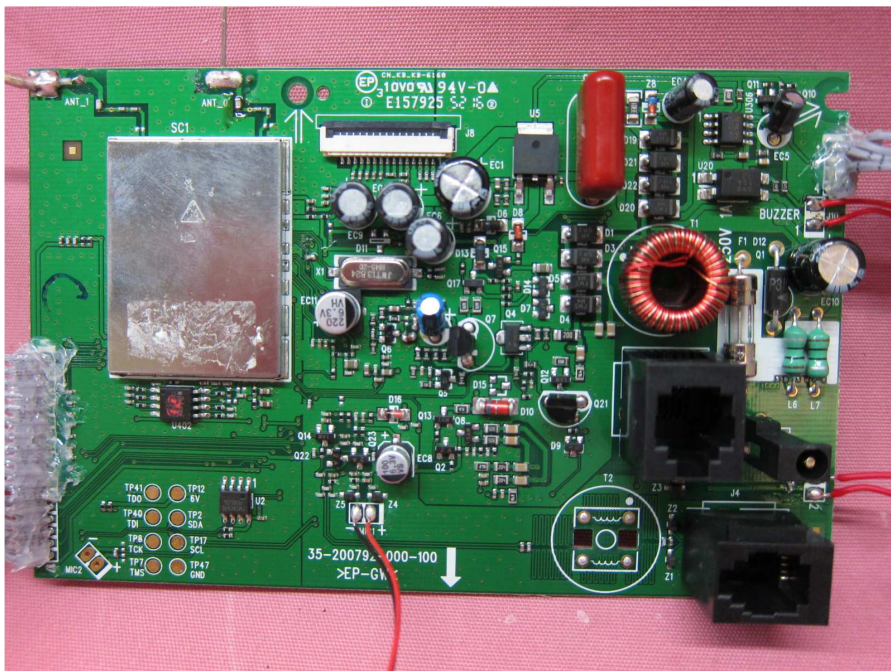

INTERTEK TESTING SERVICES

Internal photos

INTERTEK TESTING SERVICES

Internal photos

INTERTEK TESTING SERVICES

Internal photos

Test Report Number: 17021074HKG-001
FCC ID: EW780-0765-00
IC: 1135B-80076500

INTERTEK TESTING SERVICES

Internal photos

INTERTEK TESTING SERVICES

Internal photos

INTERTEK TESTING SERVICES

Internal photos

INTERTEK TESTING SERVICES

Internal photos

Test Report Number: 17021074HKG-001
FCC ID: EW780-0765-00
IC: 1135B-80076500