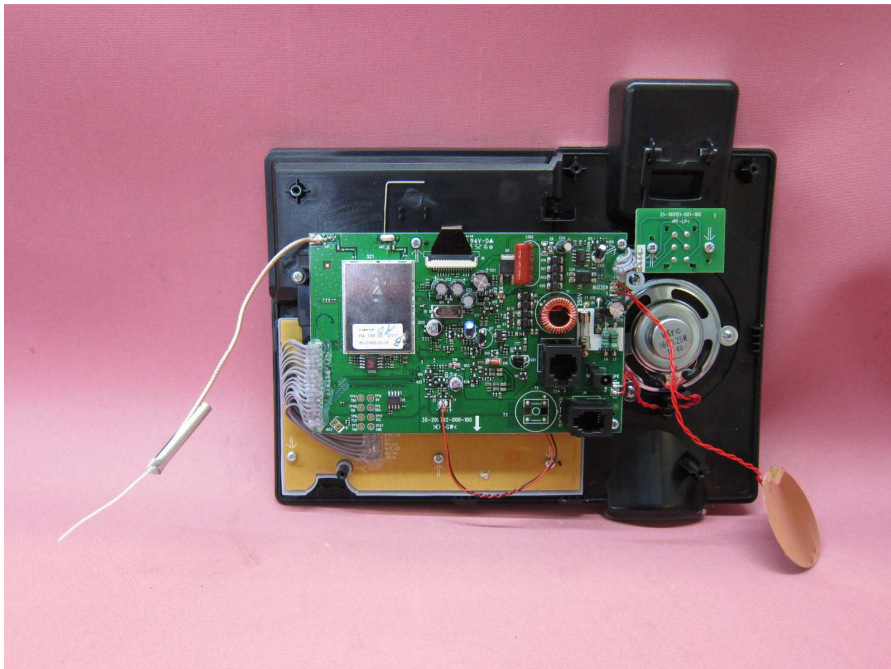

INTERTEK TESTING SERVICES

Internal photos

INTERTEK TESTING SERVICES

Internal photos

INTERTEK TESTING SERVICES

Internal photos

Test Report Number: 17021074HKG-001
FCC ID: EW780-0765-00
IC: 1135B-80076500

INTERTEK TESTING SERVICES

Internal photos

INTERTEK TESTING SERVICES

Internal photos

INTERTEK TESTING SERVICES

Internal photos

INTERTEK TESTING SERVICES

Internal photos

Test Report Number: 17021074HKG-001
FCC ID: EW780-0765-00
IC: 1135B-80076500