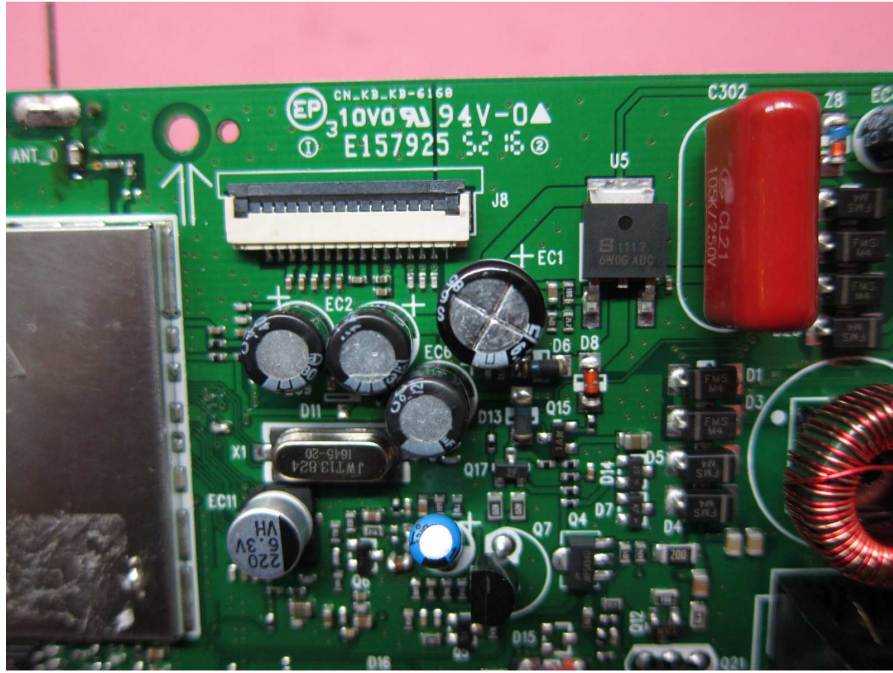

INTERTEK TESTING SERVICES

Internal photos

INTERTEK TESTING SERVICES

Internal photos

INTERTEK TESTING SERVICES

Internal photos

Test Report Number: 17021074HKG-001
FCC ID: EW780-0765-00
IC: 1135B-80076500

INTERTEK TESTING SERVICES

Internal photos

INTERTEK TESTING SERVICES

Internal photos

INTERTEK TESTING SERVICES

Internal photos

INTERTEK TESTING SERVICES

Internal photos

Test Report Number: 17021074HKG-001
FCC ID: EW780-0765-00
IC: 1135B-80076500