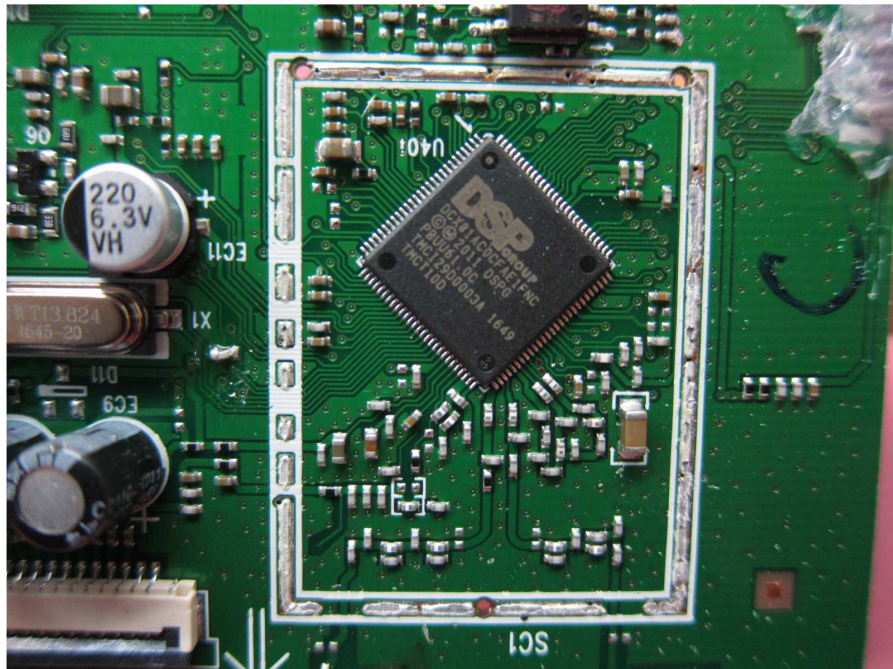

INTERTEK TESTING SERVICES

Internal photos

INTERTEK TESTING SERVICES

Internal photos

INTERTEK TESTING SERVICES

Internal photos

Test Report Number: 17021074HKG-001
FCC ID: EW780-0765-00
IC: 1135B-80076500

INTERTEK TESTING SERVICES

Internal photos

INTERTEK TESTING SERVICES

Internal photos

INTERTEK TESTING SERVICES

Internal photos

INTERTEK TESTING SERVICES

Internal photos

Test Report Number: 17021074HKG-001
FCC ID: EW780-0765-00
IC: 1135B-80076500