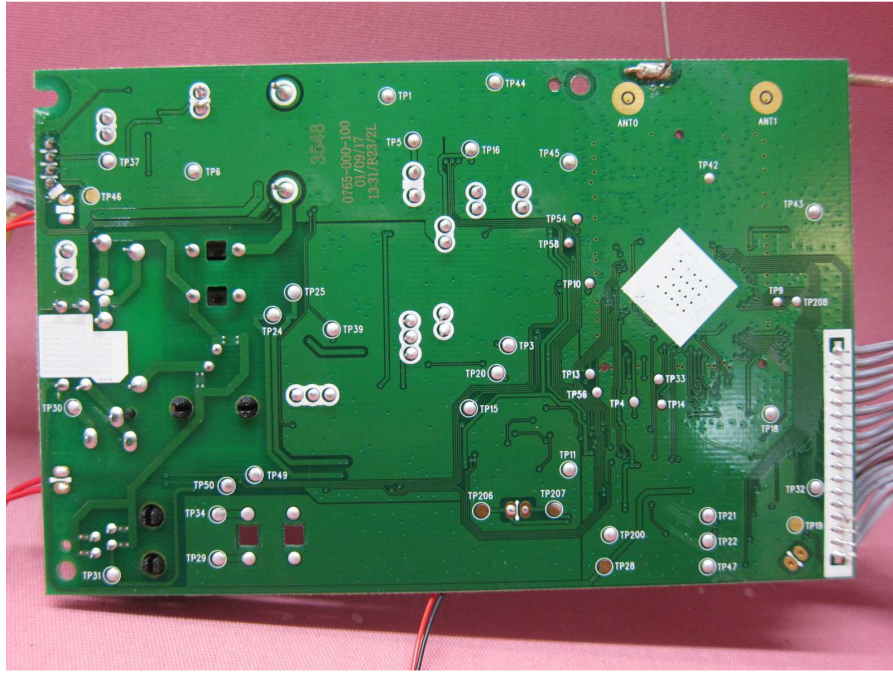

INTERTEK TESTING SERVICES

Internal photos

INTERTEK TESTING SERVICES

Internal photos

INTERTEK TESTING SERVICES

Internal photos

Test Report Number: 17021074HKG-001
FCC ID: EW780-0765-00
IC: 1135B-80076500

INTERTEK TESTING SERVICES

Internal photos

INTERTEK TESTING SERVICES

Internal photos

INTERTEK TESTING SERVICES

Internal photos

INTERTEK TESTING SERVICES

Internal photos

Test Report Number: 17021074HKG-001
FCC ID: EW780-0765-00
IC: 1135B-80076500