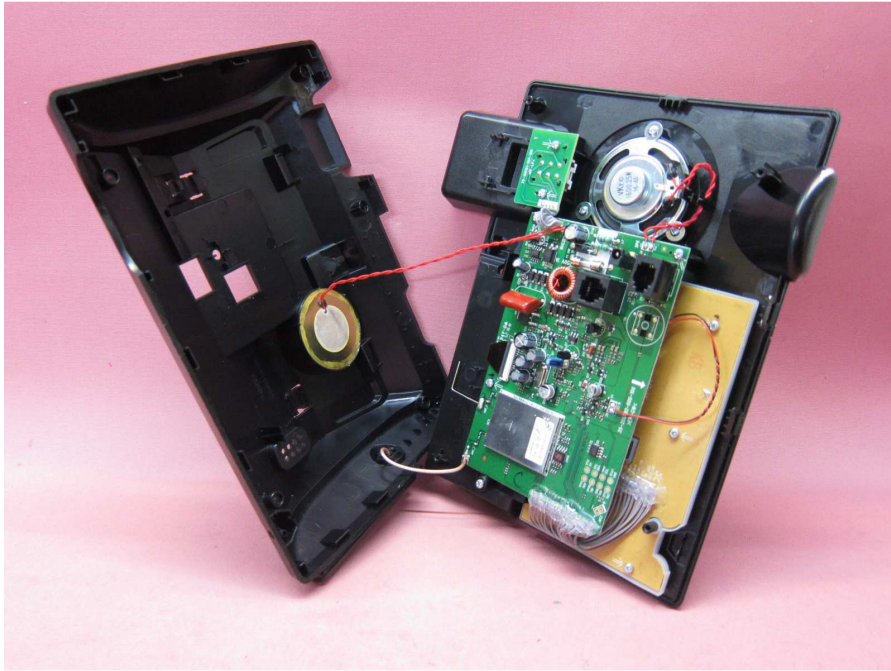

INTERTEK TESTING SERVICES

Internal photos

INTERTEK TESTING SERVICES

Internal photos

INTERTEK TESTING SERVICES

Internal photos

Test Report Number: 17021074HKG-001
FCC ID: EW780-0765-00
IC: 1135B-80076500

INTERTEK TESTING SERVICES

Internal photos

INTERTEK TESTING SERVICES

Internal photos

INTERTEK TESTING SERVICES

Internal photos

INTERTEK TESTING SERVICES

Internal photos

Test Report Number: 17021074HKG-001
FCC ID: EW780-0765-00
IC: 1135B-80076500