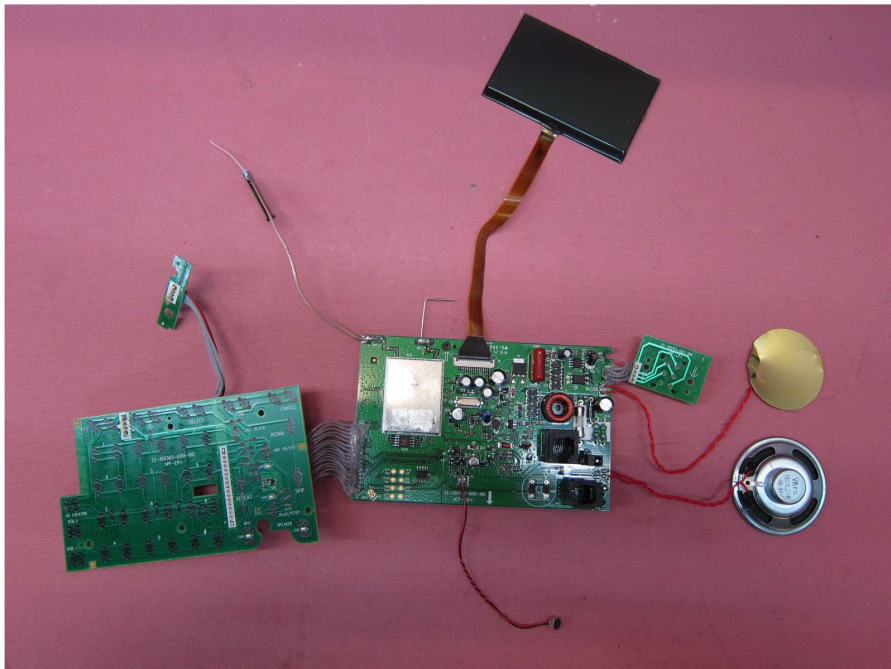

INTERTEK TESTING SERVICES

Internal photos

INTERTEK TESTING SERVICES

Internal photos

INTERTEK TESTING SERVICES

Internal photos

Test Report Number: 17021074HKG-001
FCC ID: EW780-0765-00
IC: 1135B-80076500

INTERTEK TESTING SERVICES

Internal photos

INTERTEK TESTING SERVICES

Internal photos

INTERTEK TESTING SERVICES

Internal photos

INTERTEK TESTING SERVICES

Internal photos

Test Report Number: 17021074HKG-001
FCC ID: EW780-0765-00
IC: 1135B-80076500