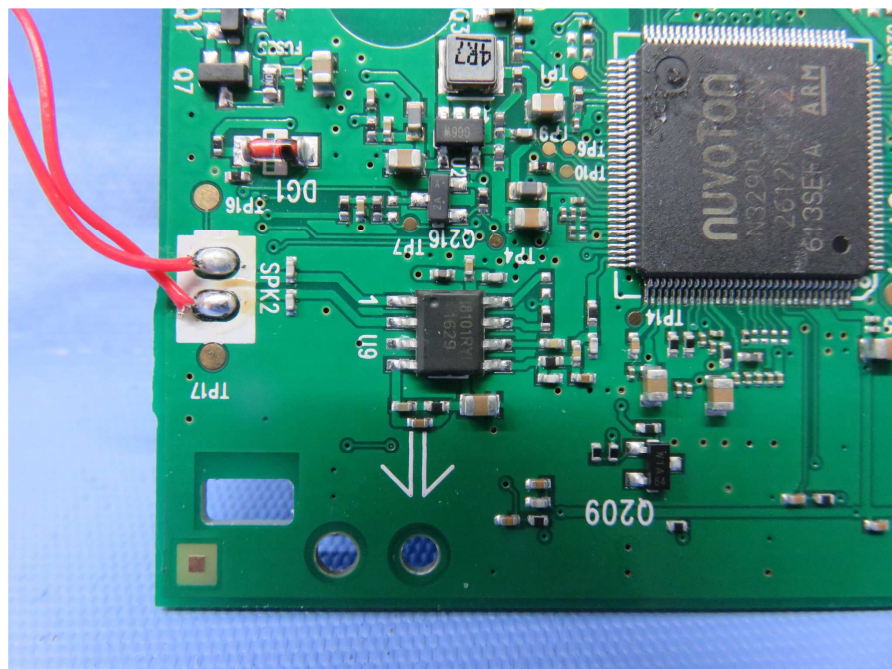

INTERTEK TESTING SERVICES

Internal photos

Test Report Number: 17010545HKG-002
FCC ID: EW780-0621-01
IC: 1135B-80062101

INTERTEK TESTING SERVICES

Internal photos

INTERTEK TESTING SERVICES

Internal photos

INTERTEK TESTING SERVICES