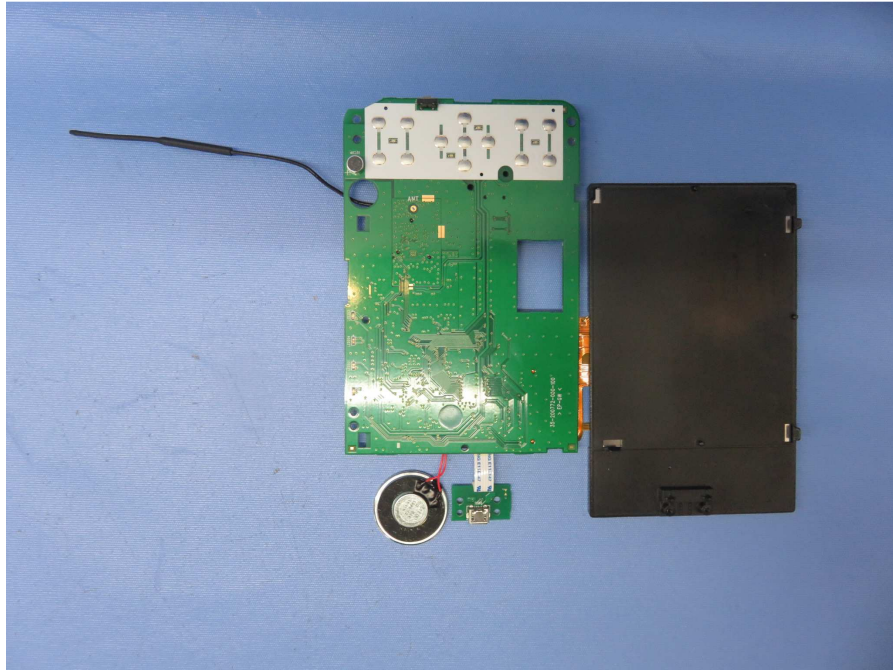

INTERTEK TESTING SERVICES

Internal photos

INTERTEK TESTING SERVICES

Internal photos

INTERTEK TESTING SERVICES

Internal photos

INTERTEK TESTING SERVICES

Internal photos

INTERTEK TESTING SERVICES

Internal photos

Test Report Number: 17010545HKG-002
FCC ID: EW780-0621-01
IC: 1135B-80062101

INTERTEK TESTING SERVICES

Internal photos

INTERTEK TESTING SERVICES

Internal photos

INTERTEK TESTING SERVICES