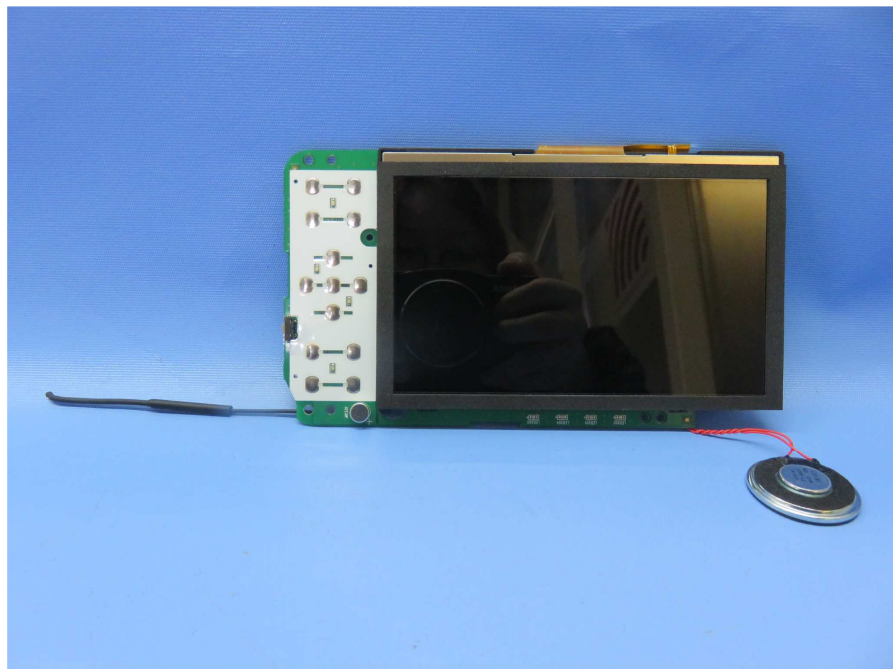

INTERTEK TESTING SERVICES

Internal photos

INTERTEK TESTING SERVICES

Internal photos

INTERTEK TESTING SERVICES

Internal photos

INTERTEK TESTING SERVICES

Internal photos

INTERTEK TESTING SERVICES

Internal photos

Test Report Number: 17010545HKG-002
FCC ID: EW780-0621-01
IC: 1135B-80062101

INTERTEK TESTING SERVICES

Internal photos

INTERTEK TESTING SERVICES

Internal photos

INTERTEK TESTING SERVICES

Internal photos

INTERTEK TESTING SERVICES

Internal photos