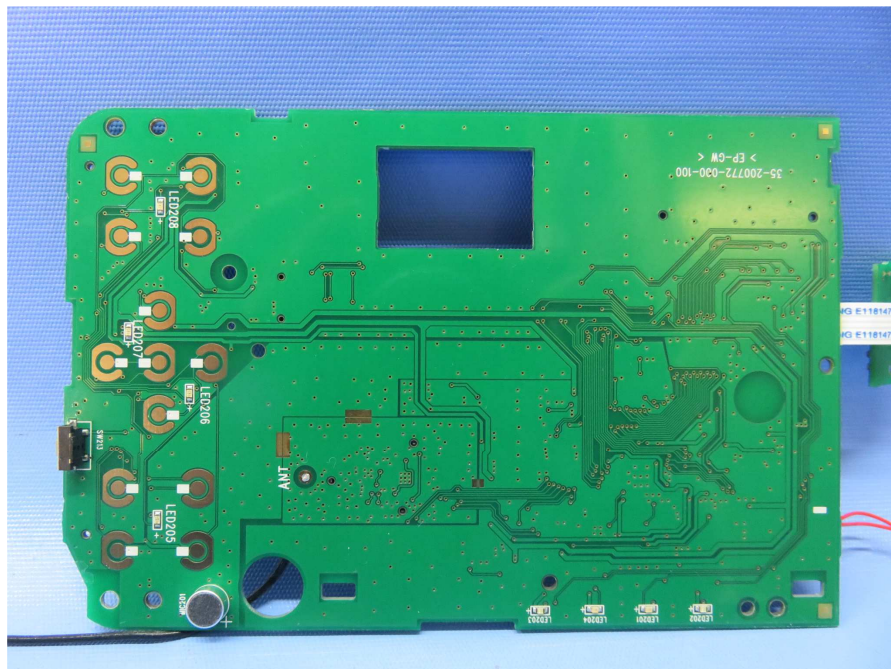

INTERTEK TESTING SERVICES

Internal photos

INTERTEK TESTING SERVICES

Internal photos

INTERTEK TESTING SERVICES

Internal photos

INTERTEK TESTING SERVICES

Internal photos

INTERTEK TESTING SERVICES

Internal photos

Test Report Number: 17010545HKG-002
FCC ID: EW780-0621-01
IC: 1135B-80062101

INTERTEK TESTING SERVICES

Internal photos

INTERTEK TESTING SERVICES

Internal photos

INTERTEK TESTING SERVICES

Internal photos

INTERTEK TESTING SERVICES

Internal photos