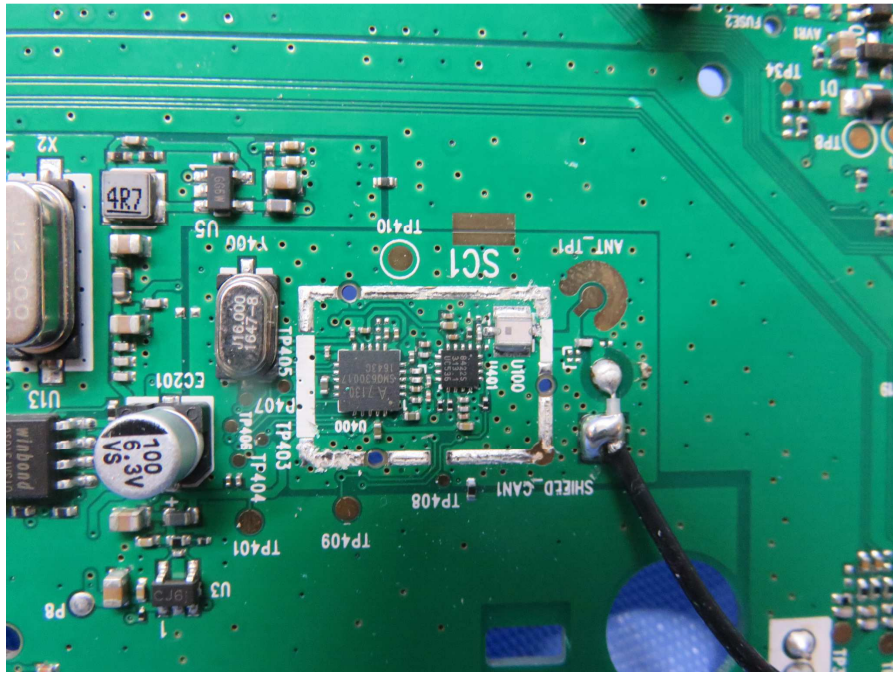

INTERTEK TESTING SERVICES

Internal photos

Test Report Number: 17010545HKG-002
FCC ID: EW780-0621-01
IC: 1135B-80062101

INTERTEK TESTING SERVICES

Internal photos

INTERTEK TESTING SERVICES

Internal photos

INTERTEK TESTING SERVICES

Internal photos

INTERTEK TESTING SERVICES

Internal photos