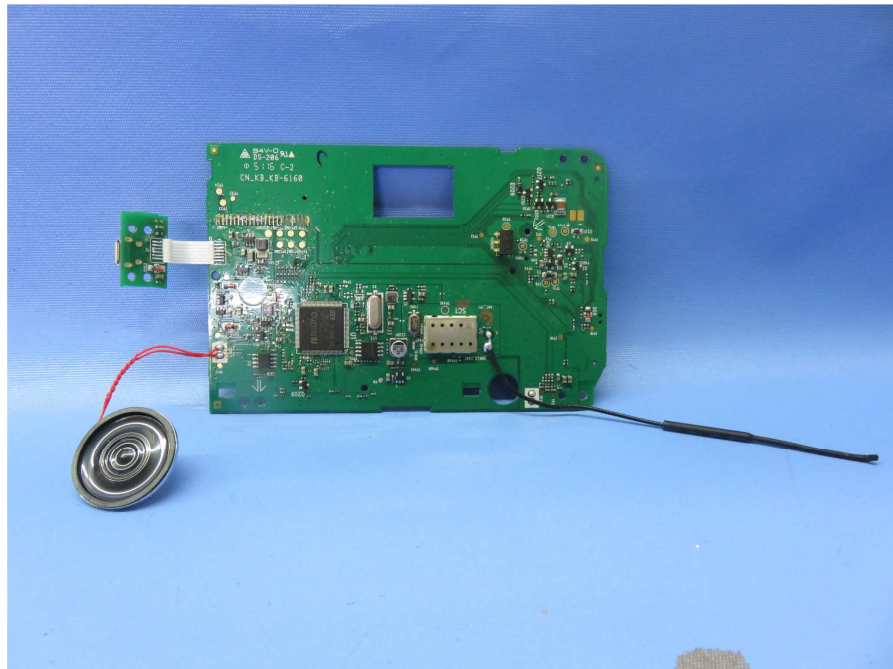

INTERTEK TESTING SERVICES

Internal photos

INTERTEK TESTING SERVICES

Internal photos

INTERTEK TESTING SERVICES

Internal photos

INTERTEK TESTING SERVICES

Internal photos

INTERTEK TESTING SERVICES

Internal photos

Test Report Number: 17010545HKG-002
FCC ID: EW780-0621-01
IC: 1135B-80062101

INTERTEK TESTING SERVICES

Internal photos

INTERTEK TESTING SERVICES

Internal photos

INTERTEK TESTING SERVICES