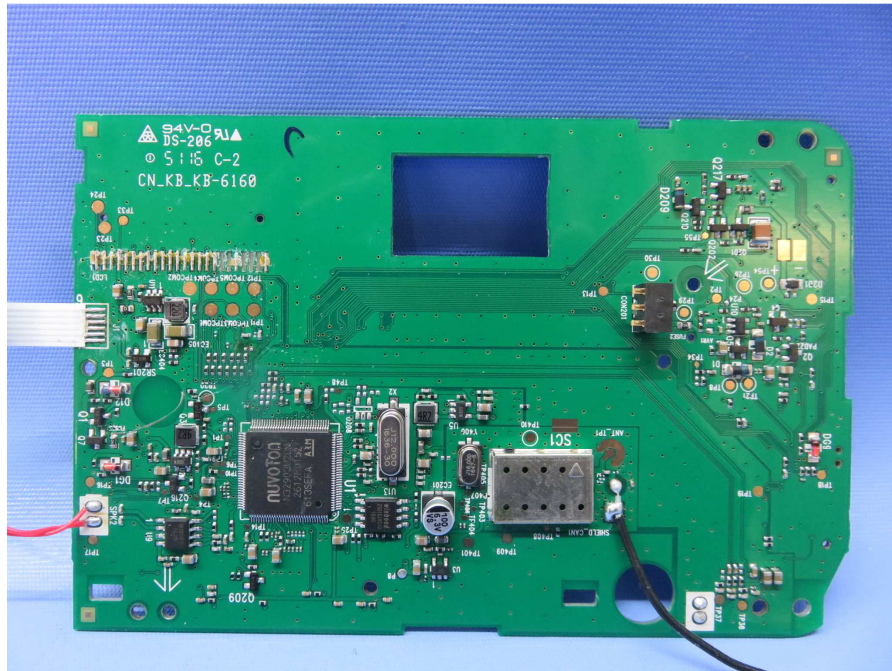

INTERTEK TESTING SERVICES

Internal photos

Test Report Number: 17010545HKG-002
FCC ID: EW780-0621-01
IC: 1135B-80062101

INTERTEK TESTING SERVICES

Internal photos

INTERTEK TESTING SERVICES

Internal photos

INTERTEK TESTING SERVICES

Internal photos

INTERTEK TESTING SERVICES

Internal photos