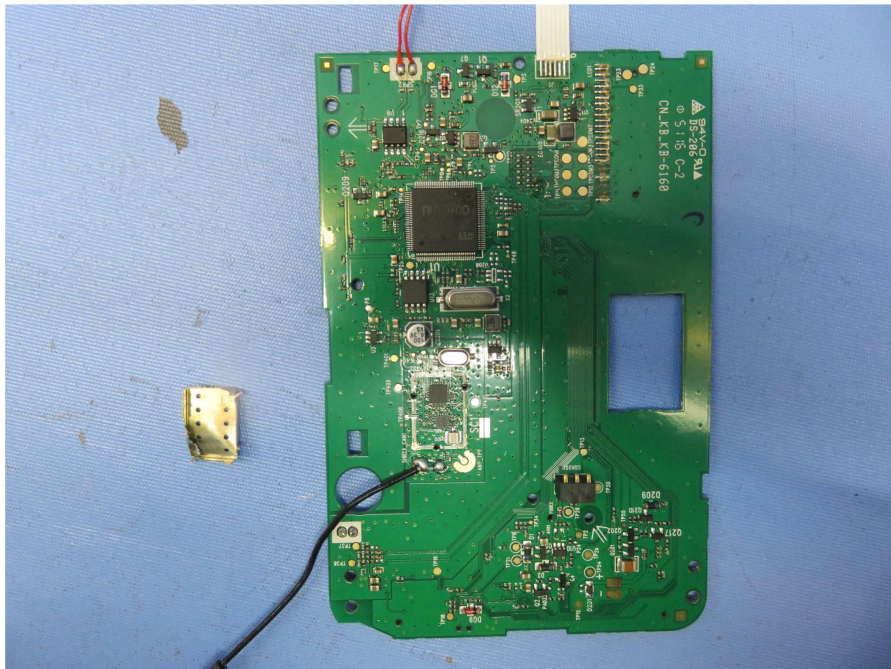

INTERTEK TESTING SERVICES

Internal photos

Test Report Number: 17010545HKG-002
FCC ID: EW780-0621-01
IC: 1135B-80062101

INTERTEK TESTING SERVICES

Internal photos

INTERTEK TESTING SERVICES

Internal photos

INTERTEK TESTING SERVICES

Internal photos

INTERTEK TESTING SERVICES

Internal photos