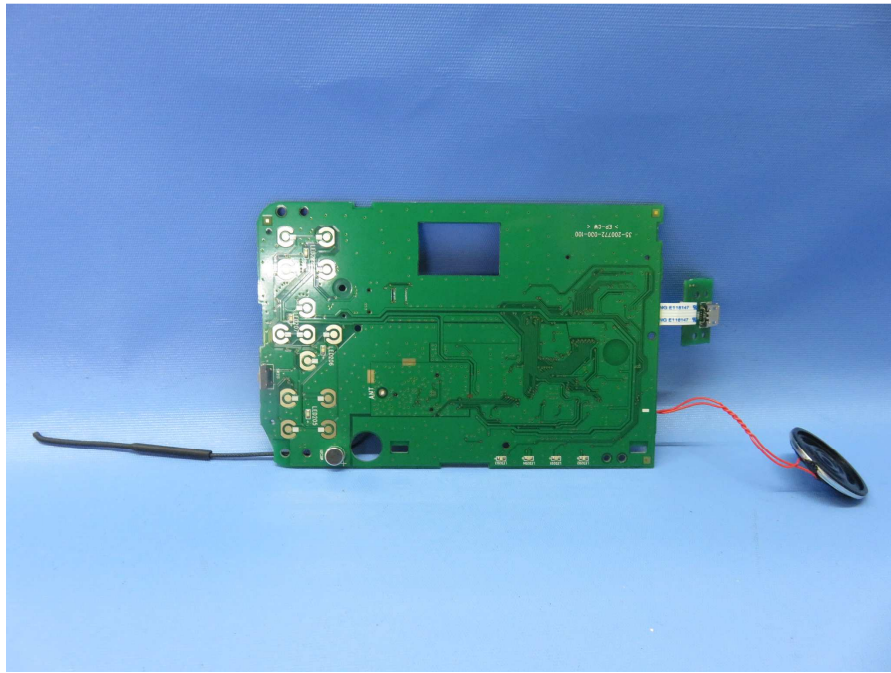

INTERTEK TESTING SERVICES

Internal photos

INTERTEK TESTING SERVICES

Internal photos

INTERTEK TESTING SERVICES

Internal photos

INTERTEK TESTING SERVICES

Internal photos

INTERTEK TESTING SERVICES

Internal photos

Test Report Number: 17010545HKG-002
FCC ID: EW780-0621-01
IC: 1135B-80062101

INTERTEK TESTING SERVICES

Internal photos

INTERTEK TESTING SERVICES

Internal photos

INTERTEK TESTING SERVICES

Internal photos

INTERTEK TESTING SERVICES

Internal photos