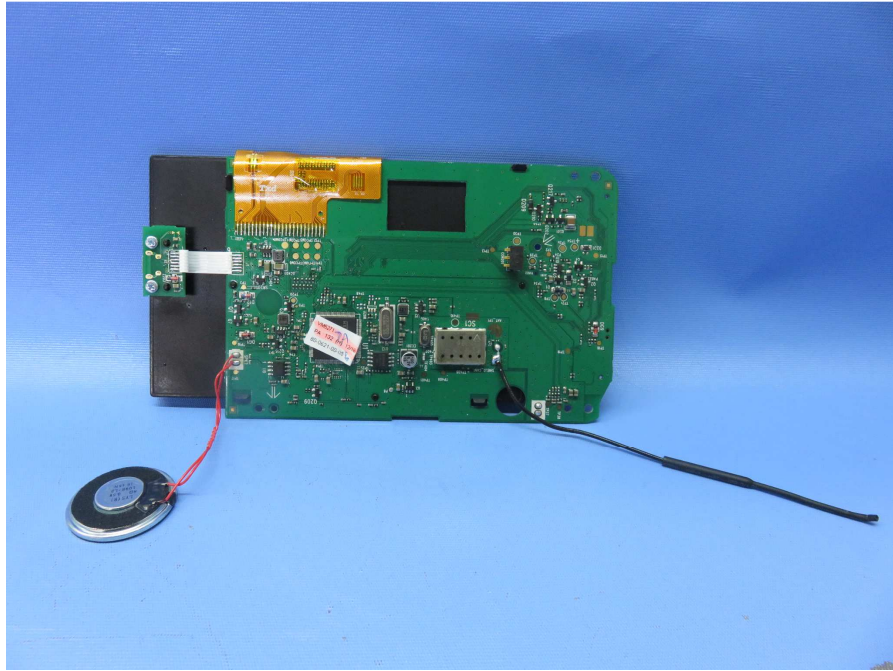

INTERTEK TESTING SERVICES

Internal photos

INTERTEK TESTING SERVICES

Internal photos

INTERTEK TESTING SERVICES

Internal photos

INTERTEK TESTING SERVICES

Internal photos

INTERTEK TESTING SERVICES

Internal photos

Test Report Number: 17010545HKG-002
FCC ID: EW780-0621-01
IC: 1135B-80062101

INTERTEK TESTING SERVICES

Internal photos

INTERTEK TESTING SERVICES

Internal photos

INTERTEK TESTING SERVICES