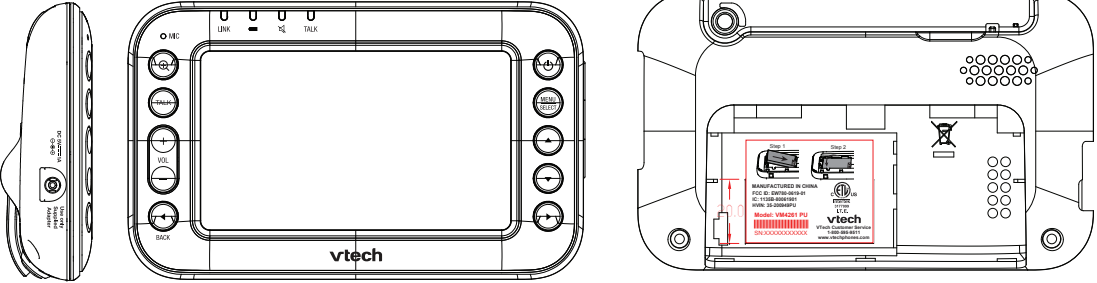

VM4261-X Engraving

Parent Unit

PU LABEL
SIZE: 39.6 x 32 mm
50# UL Approved PET