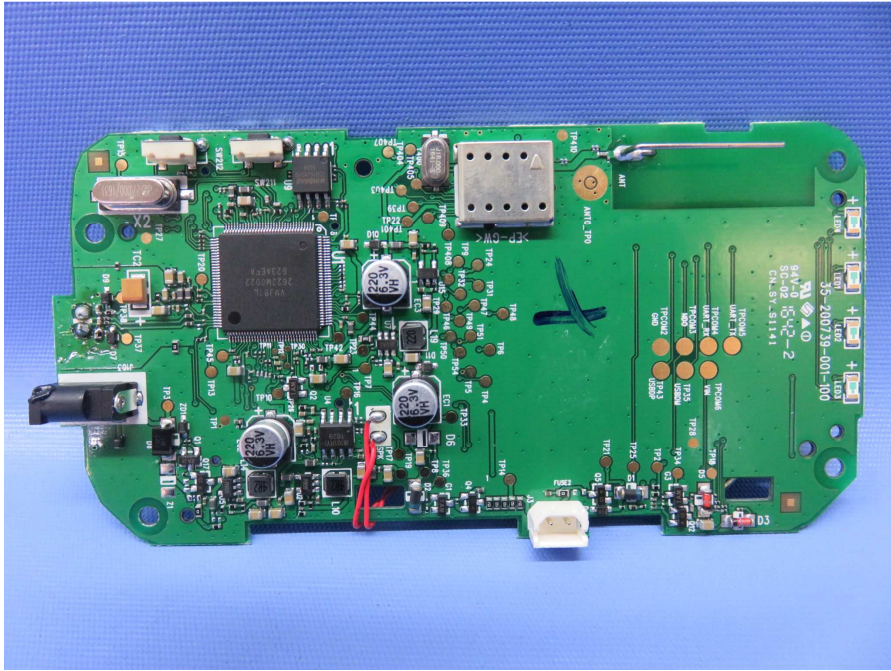

Test Report Number: 16110235HKG-002
FCC ID: EW780-0617-01
IC: 1135B-80061701

INTERTEK TESTING SERVICES

Internal photos

INTERTEK TESTING SERVICES

Internal photos