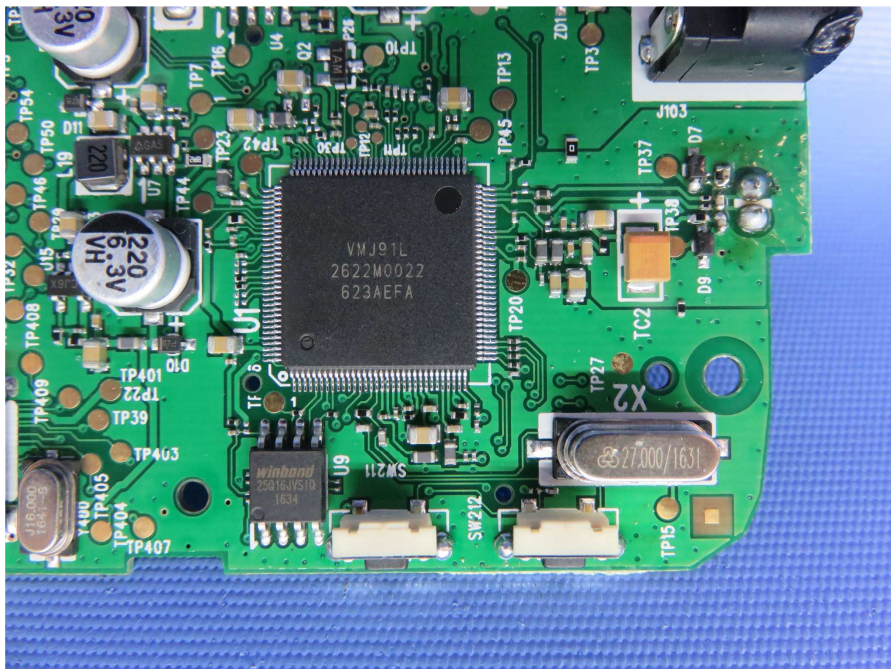

INTERTEK TESTING SERVICES

Internal photos

INTERTEK TESTING SERVICES

Internal photos

INTERTEK TESTING SERVICES

Internal photos

INTERTEK TESTING SERVICES

Internal photos

Test Report Number: 16110235HKG-002
FCC ID: EW780-0617-01
IC: 1135B-80061701

INTERTEK TESTING SERVICES

Internal photos

INTERTEK TESTING SERVICES

Internal photos