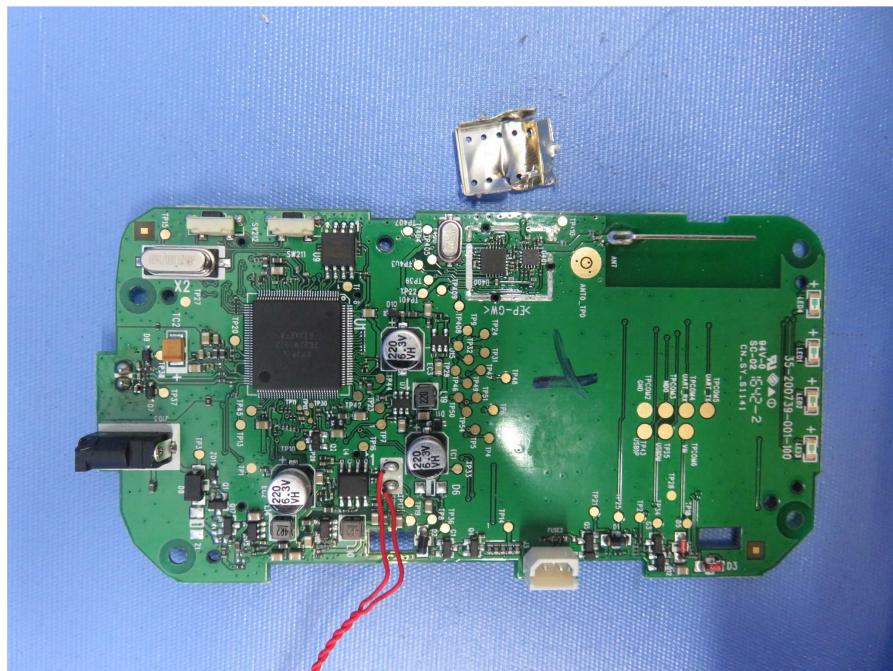

INTERTEK TESTING SERVICES

Internal photos

INTERTEK TESTING SERVICES

Internal photos

INTERTEK TESTING SERVICES

Internal photos

INTERTEK TESTING SERVICES

Internal photos

Test Report Number: 16110235HKG-002
FCC ID: EW780-0617-01
IC: 1135B-80061701

INTERTEK TESTING SERVICES

Internal photos

INTERTEK TESTING SERVICES

Internal photos