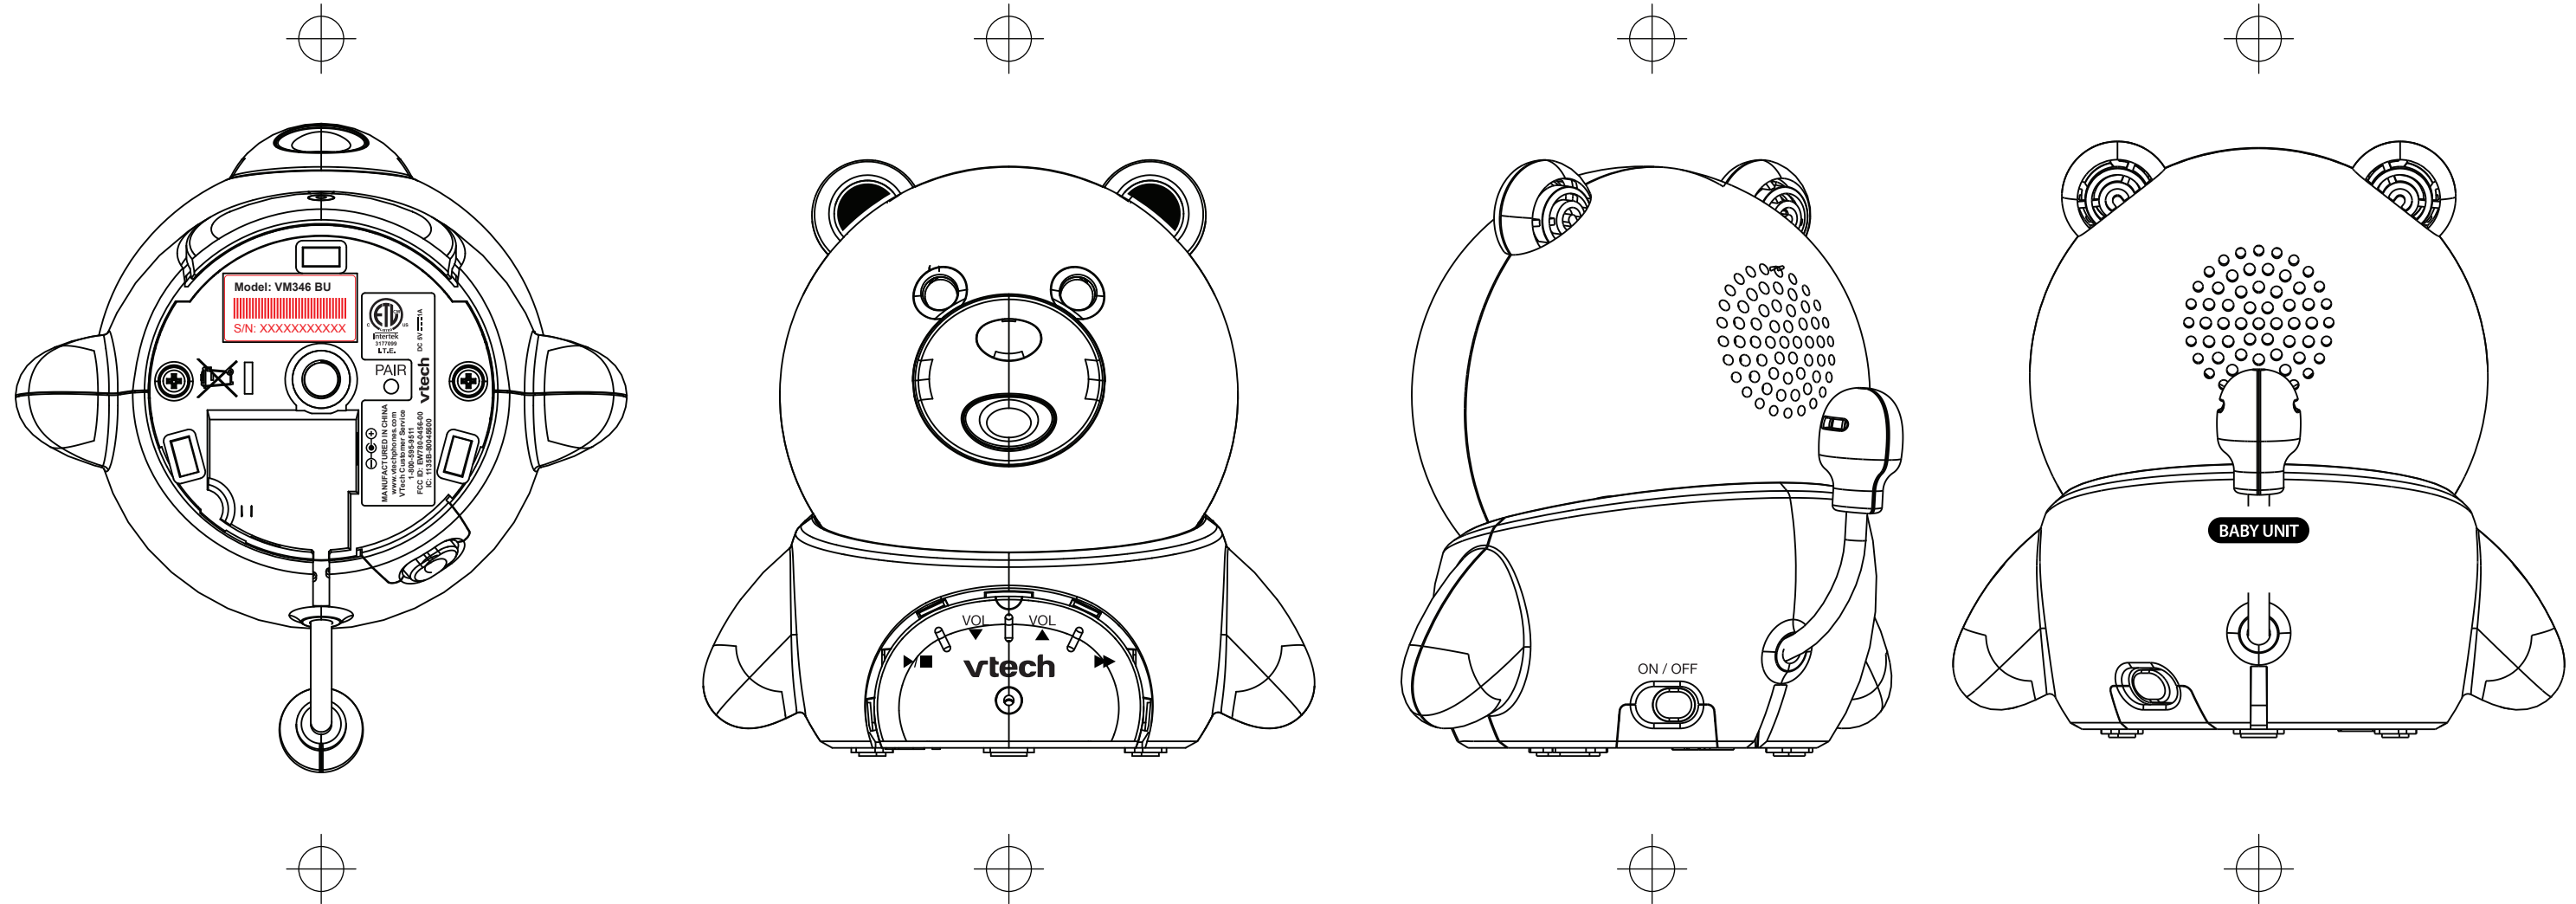

VM346-X Engraving

VM306 / VM346-X BU

BU LABEL
 SIZE: 10.65 X 32 mm
 50# UL Approved PET

VM306

BU LABEL
 SIZE: 20X10mm
 50# UL Approved PET

VM346

BU LABEL
 SIZE: 20X10mm
 50# UL Approved PET

VM346-2

BU LABEL
 SIZE: 20X10mm
 50# UL Approved PET

VM306-ab

VM3X6-ab BU

The barcode and serial number in red is printed by the barcode room.

BU 1

BU SN LABEL
SIZE: 20X10mm
50# UL Approved PET

BU LABEL
SIZE: 10.65 X 32 mm
50# UL Approved PET