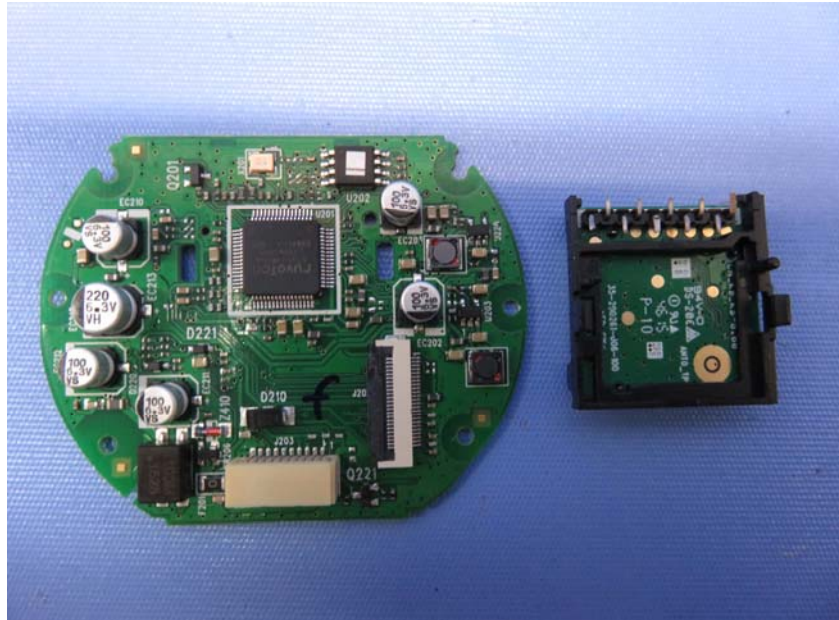

Equipment Photographs

(Internal)

FCC ID: EW780-0456-00

IC: 1135B-80045600

INTERTEK TESTING SERVICE

Report No.: 16011235HKG-001

Equipment Photographs

(Internal)

FCC ID: EW780-0456-00

IC: 1135B-80045600

INTERTEK TESTING SERVICE

Report No.: 16011235HKG-001

Equipment Photographs

(Internal)

FCC ID: EW780-0456-00

IC: 1135B-80045600

INTERTEK TESTING SERVICE

Report No.: 16011235HKG-001

Equipment Photographs

(Internal)

FCC ID: EW780-0456-00

IC: 1135B-80045600

INTERTEK TESTING SERVICE

Report No.: 16011235HKG-001

Equipment Photographs

(Internal)

Equipment Photographs

FCC ID: EW780-0456-00

IC: 1135B-80045600

INTERTEK TESTING SERVICE

Report No.: 16011235HKG-001

(Internal)