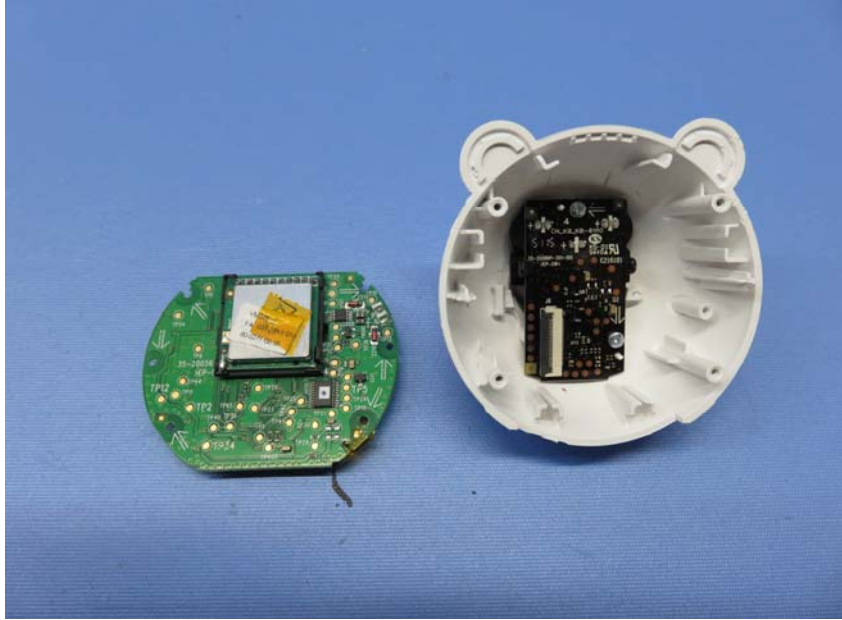


INTERTEK TESTING SERVICE

Report No.: 16011235HKG-001

Equipment Photographs

(Internal)

FCC ID: EW780-0456-00

IC: 1135B-80045600

INTERTEK TESTING SERVICE

Report No.: 16011235HKG-001

Equipment Photographs

(Internal)

FCC ID: EW780-0456-00

IC: 1135B-80045600

INTERTEK TESTING SERVICE

Report No.: 16011235HKG-001

Equipment Photographs

(Internal)

FCC ID: EW780-0456-00

IC: 1135B-80045600

INTERTEK TESTING SERVICE

Report No.: 16011235HKG-001

Equipment Photographs

(Internal)

FCC ID: EW780-0456-00

IC: 1135B-80045600