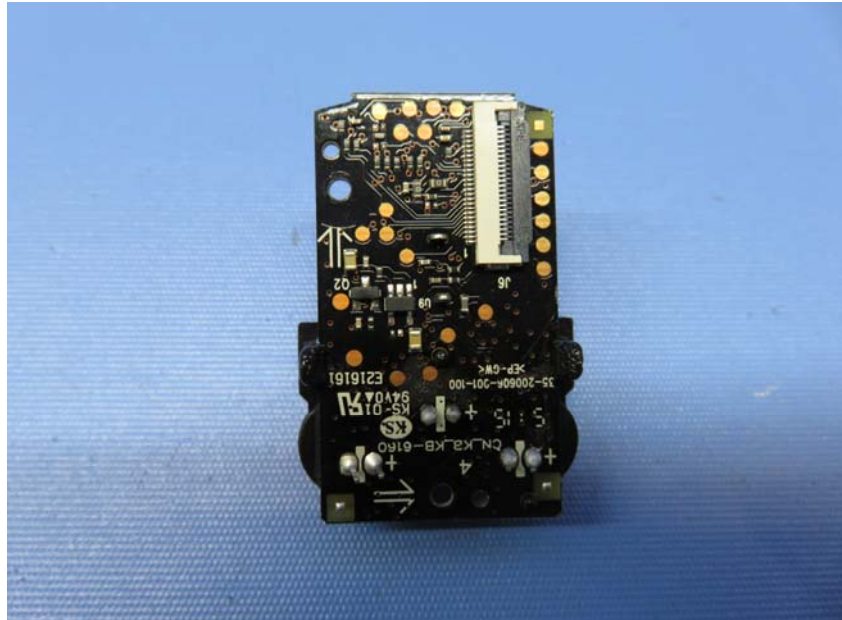

FCC ID: EW780-0456-00

IC: 1135B-80045600

INTERTEK TESTING SERVICE

Report No.: 16011235HKG-001

Equipment Photographs

(Internal)

FCC ID: EW780-0456-00

IC: 1135B-80045600

INTERTEK TESTING SERVICE

Report No.: 16011235HKG-001

Equipment Photographs

(Internal)

FCC ID: EW780-0456-00

IC: 1135B-80045600

INTERTEK TESTING SERVICE

Report No.: 16011235HKG-001

Equipment Photographs

(Internal)

Equipment Photographs

FCC ID: EW780-0456-00

IC: 1135B-80045600

INTERTEK TESTING SERVICE

Report No.: 16011235HKG-001

(Internal)