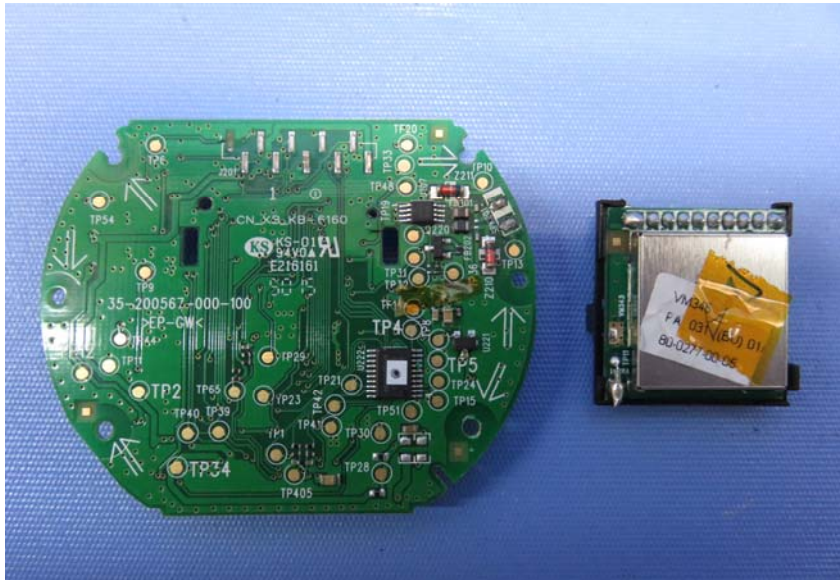


INTERTEK TESTING SERVICE

Report No.: 16011235HKG-001

Equipment Photographs

(Internal)

FCC ID: EW780-0456-00

IC: 1135B-80045600

INTERTEK TESTING SERVICE

Report No.: 16011235HKG-001

Equipment Photographs

(Internal)

FCC ID: EW780-0456-00

IC: 1135B-80045600

INTERTEK TESTING SERVICE

Report No.: 16011235HKG-001

Equipment Photographs

(Internal)

FCC ID: EW780-0456-00

IC: 1135B-80045600

INTERTEK TESTING SERVICE

Report No.: 16011235HKG-001

Equipment Photographs

(Internal)

FCC ID: EW780-0456-00

IC: 1135B-80045600