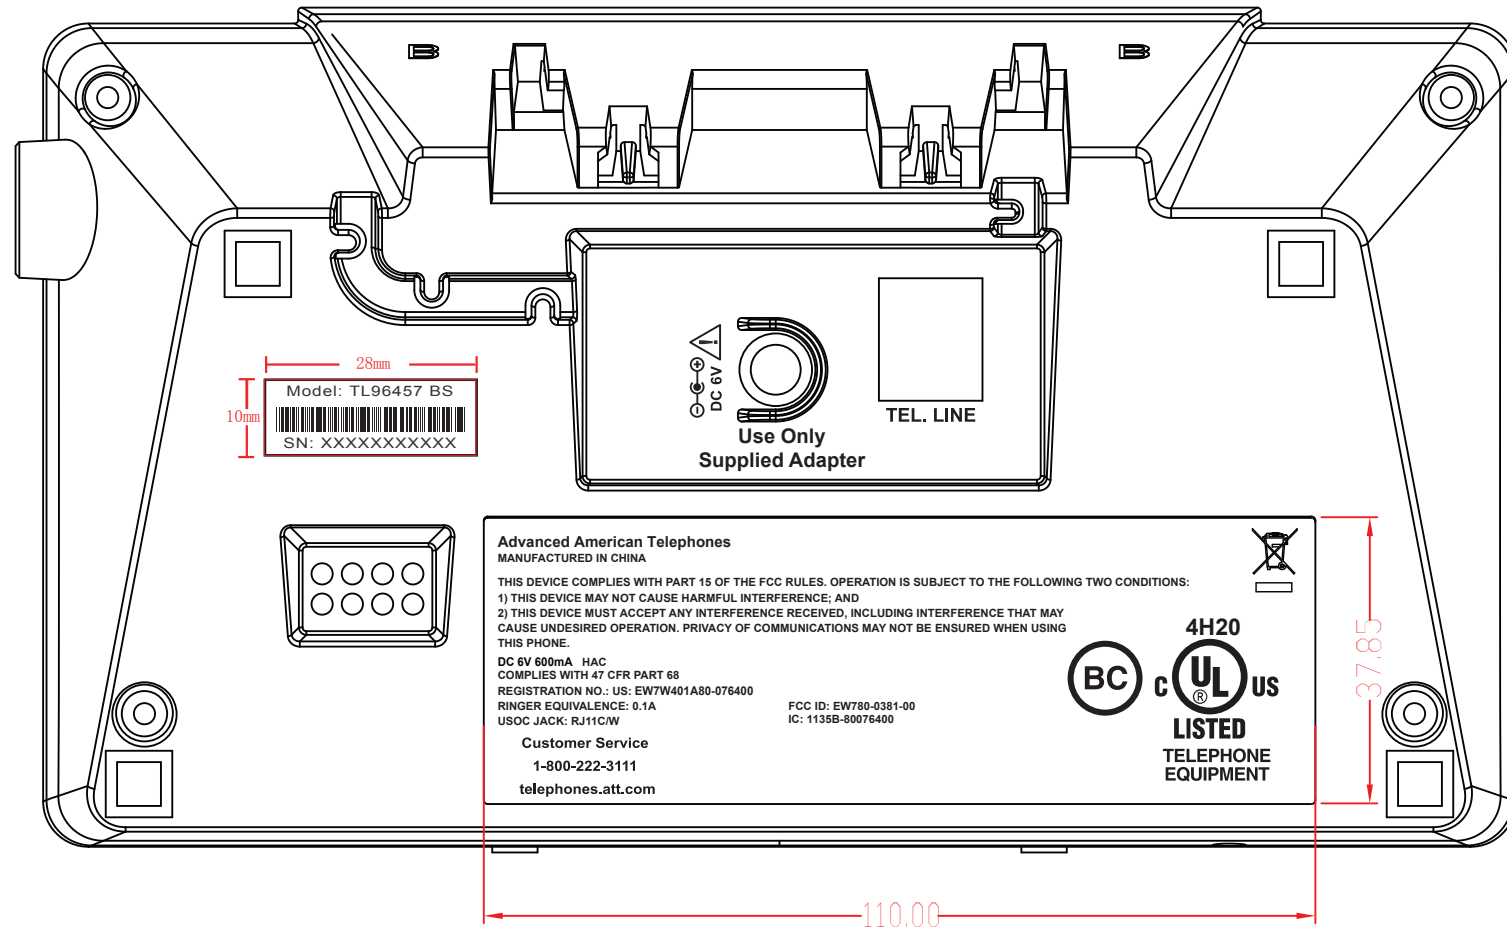

TL96XX7 ENGRAVING DRAFT

Base

Model: TL96457 BS
SN: XXXXXXXXXXXX

Model: TL96547 BS
SN: XXXXXXXXXXXX

SN Label: 28X10mm

Handset

Model: TL96457 HS
SN: XXXXXXXXXXXX

Model: TL96547 HS
SN: XXXXXXXXXXXX

Model: TL90077 HS
SN: XXXXXXXXXXXX

SN label
20X10mm

TL96457 Charger
TL96547 Charger
TL90077 Charger

Advanced American Telephones 4H20
DC 6V 400 mA
Customer Service 1-800-222-3111
www.telephones.att.com

BC c UL US LISTED TELEPHONE EQUIPMENT Accessory