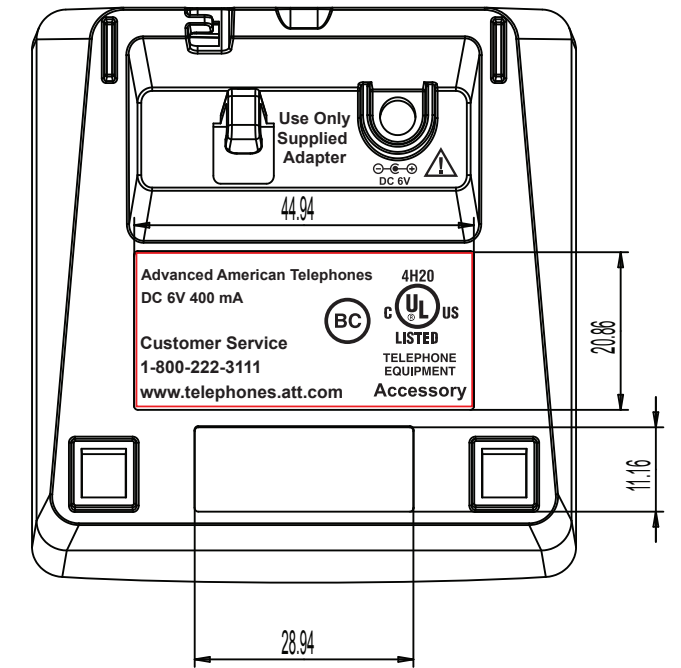

TL96XX7 ENGRAVING DRAFT

Base

Model: TL96457 BS
SN: XXXXXXXXXXXX

Model: TL96547 BS
SN: XXXXXXXXXXXX

SN Label: 28X10mm

Handset

Model: TL96457 HS
SN: XXXXXXXXXXXX

Model: TL96547 HS
SN: XXXXXXXXXXXX

Model: TL90077 HS
SN: XXXXXXXXXXXX

SN label
20X10mm

TL96457 Charger
TL96547 Charger
TL90077 Charger

Advanced American Telephones 4H20
DC 6V 400 mA
Customer Service 1-800-222-3111
www.telephones.att.com

BC c UL US LISTED TELEPHONE EQUIPMENT Accessory