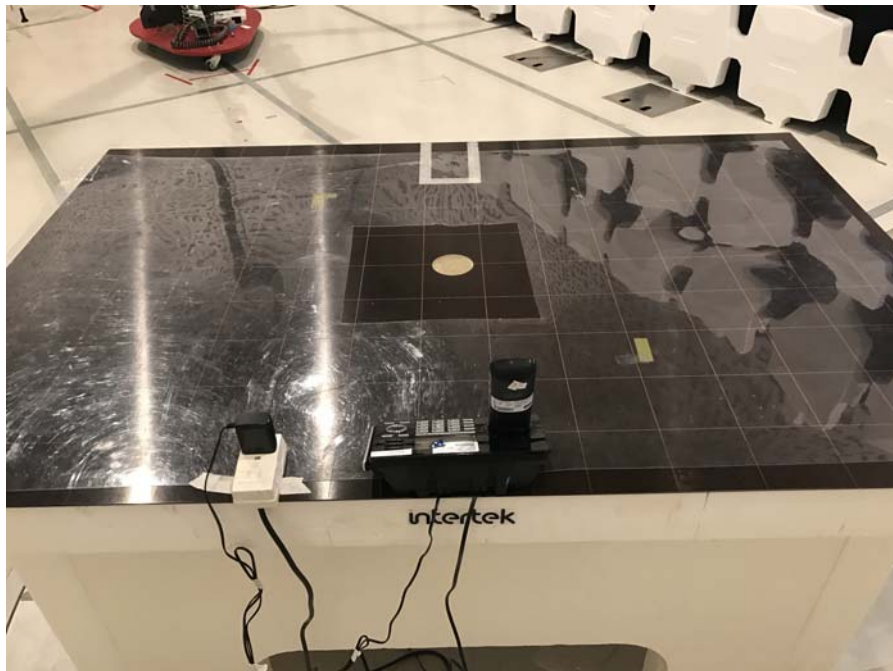

INTERTEK TESTING SERVICES

The Worst Case Configuration Photographs

Radiated Emission – Base Unit (Dect and Bluetooth)

Front View

Rear View

INTERTEK TESTING SERVICES

The Worst Case Configuration Photographs

Radiated Emission – Handset

Front View

Rear View

INTERTEK TESTING SERVICES

The Worst Case Configuration Photographs

AC Conducted Emission– Base Unit (Dect and Bluetooth)

Front View

Side View 1

INTERTEK TESTING SERVICES

The Worst Case Configuration Photographs

AC Conducted Emission

Side View 2