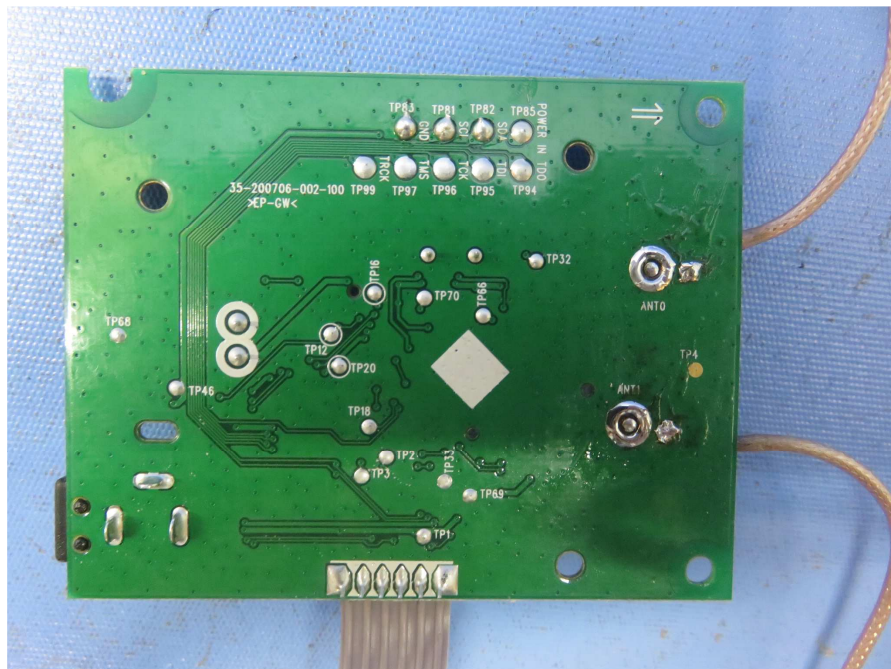

INTERTEK TESTING SERVICES

Internal photos