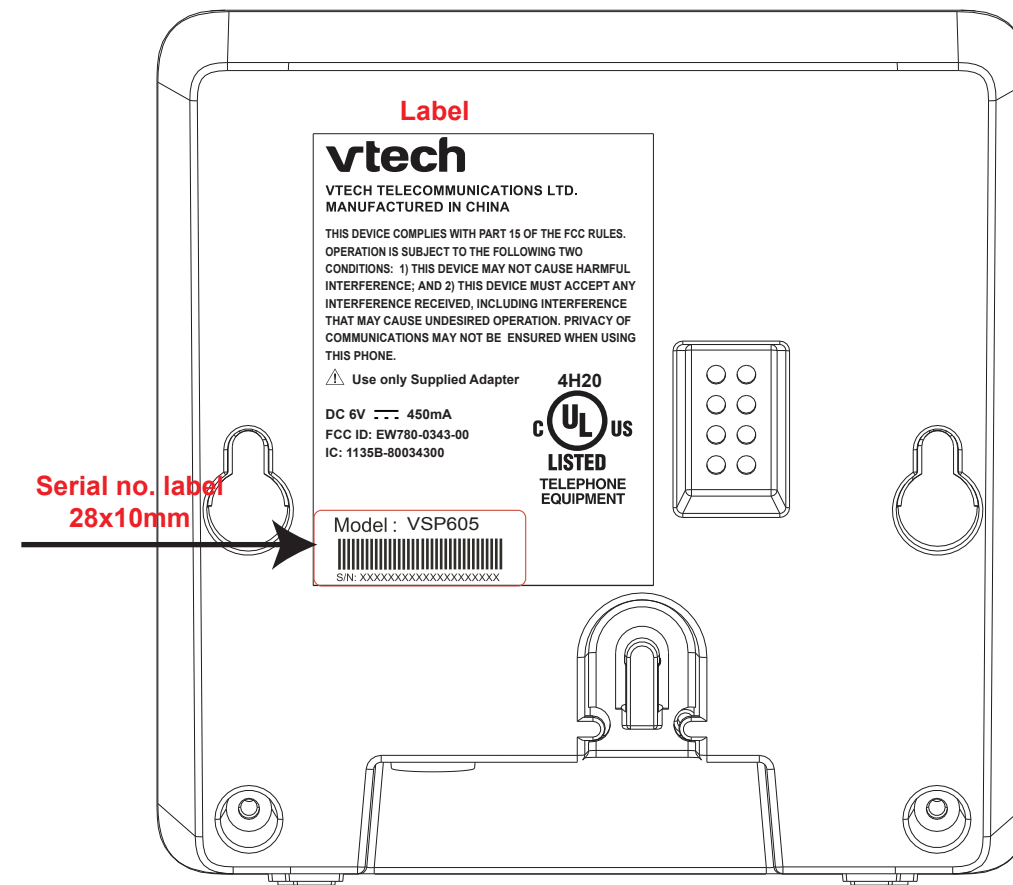

Text: engraved in raised 0.3mm

Serial no. label
28x10mm