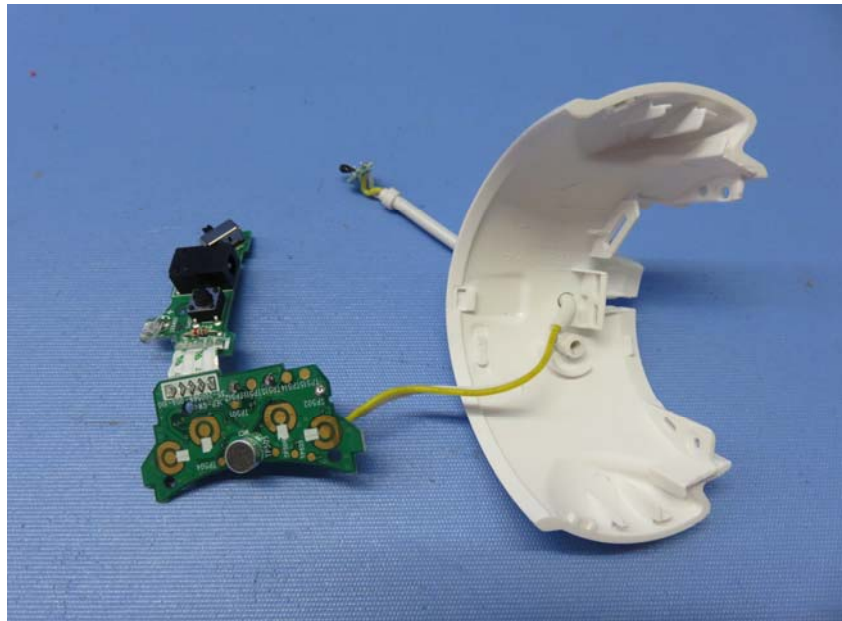

INTERTEK TESTING SERVICE

Report No.: 16060975HKG-001

Equipment Photographs

Model : VM345 BU

(Internal)