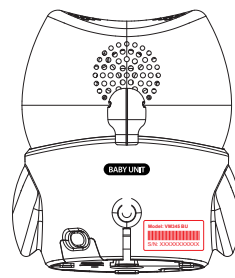

VM345 Engraving

BU UNIT

BU SN LABEL
SIZE: 20X10mm
508 UL Approved PET