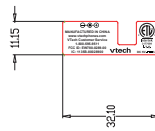

VM345 Engraving

BU UNIT

BU SN LABEL
SIZE: 20X10mm
508 UL Approved PET