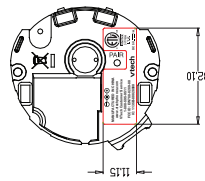

VM345 Engraving

BU UNIT

BU SN LABEL
SIZE: 20X10mm
508 UL Approved PET