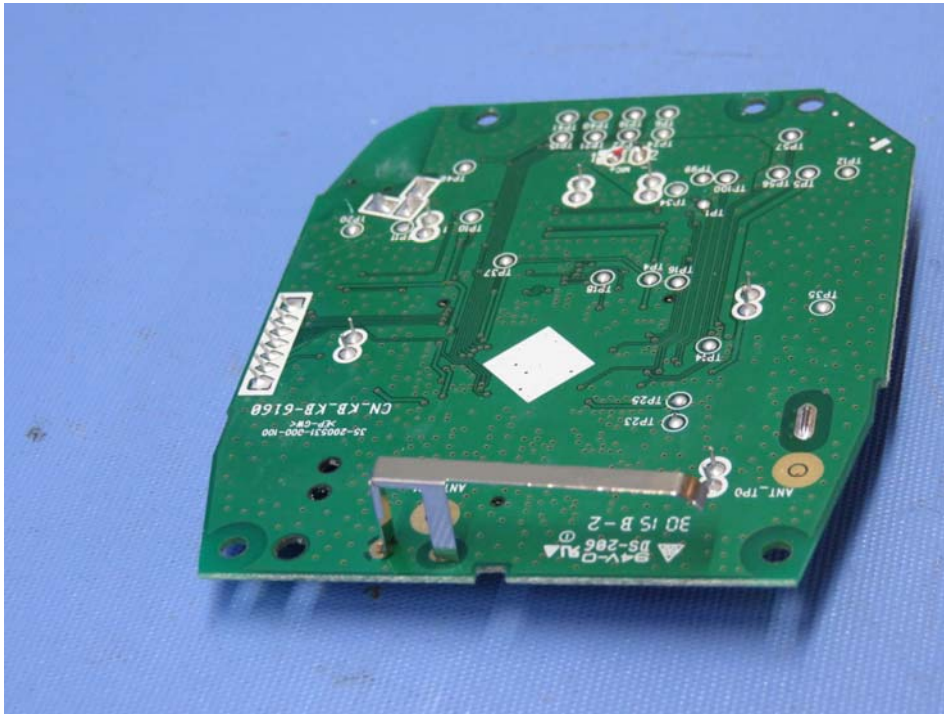

INTERTEK TESTING SERVICES

Internal photos