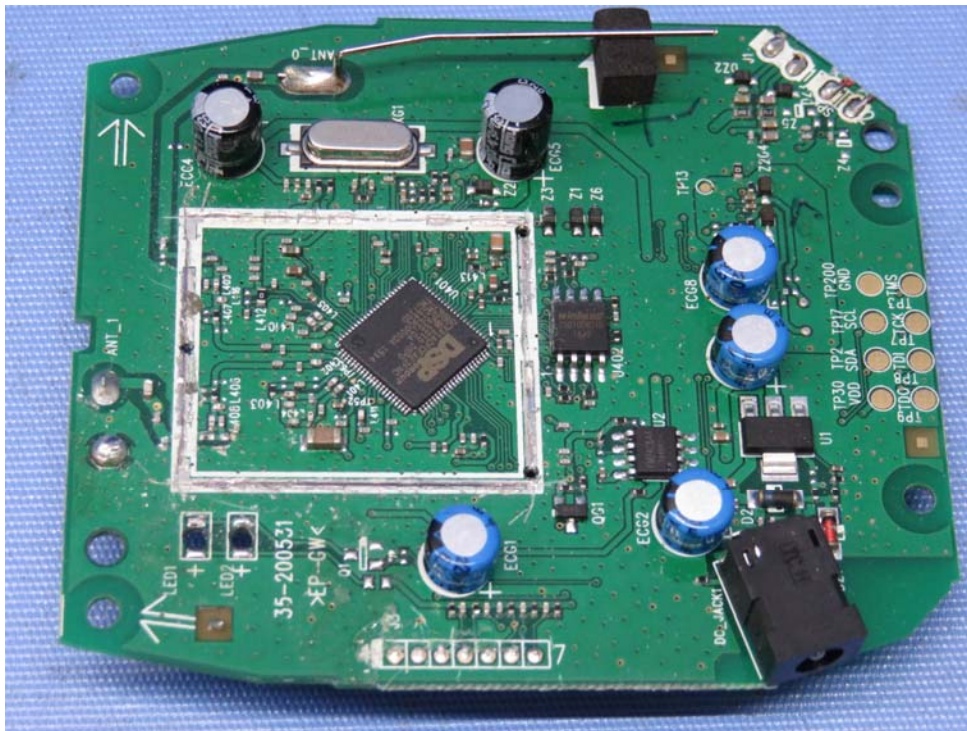

INTERTEK TESTING SERVICES

Internal photos

INTERTEK TESTING SERVICES

Internal photos

Test Report Number: 15080704HKG-001
FCC ID: EW780-0210-00
IC: 1135B-80021000

INTERTEK TESTING SERVICES

Internal photos

INTERTEK TESTING SERVICES