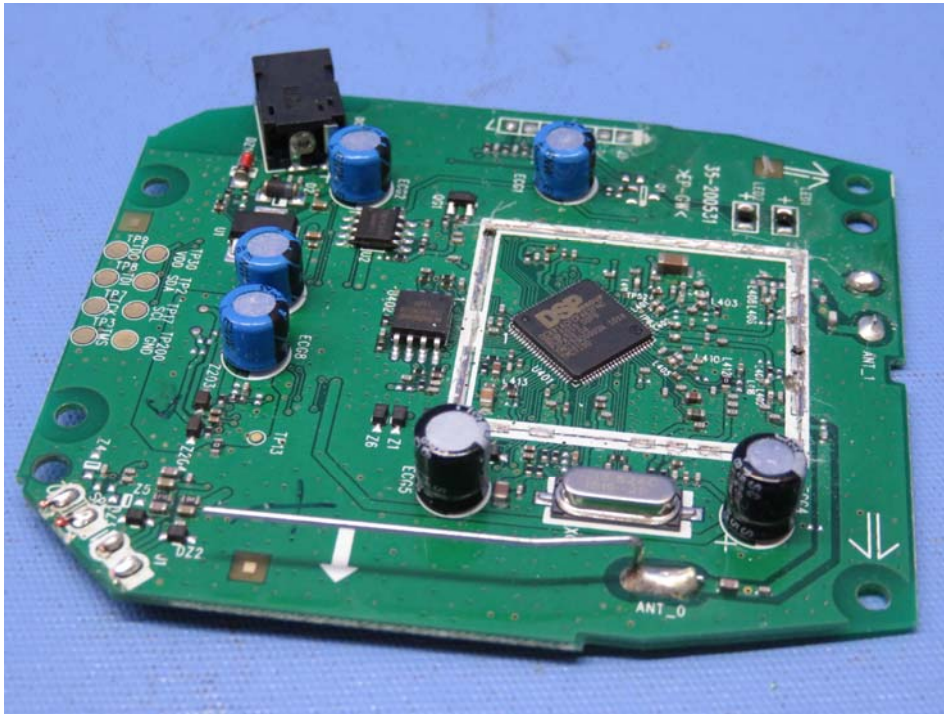

INTERTEK TESTING SERVICES

Internal photos

INTERTEK TESTING SERVICES

Internal photos

Test Report Number: 15080704HKG-001
FCC ID: EW780-0210-00
IC: 1135B-80021000

INTERTEK TESTING SERVICES

Internal photos

INTERTEK TESTING SERVICES