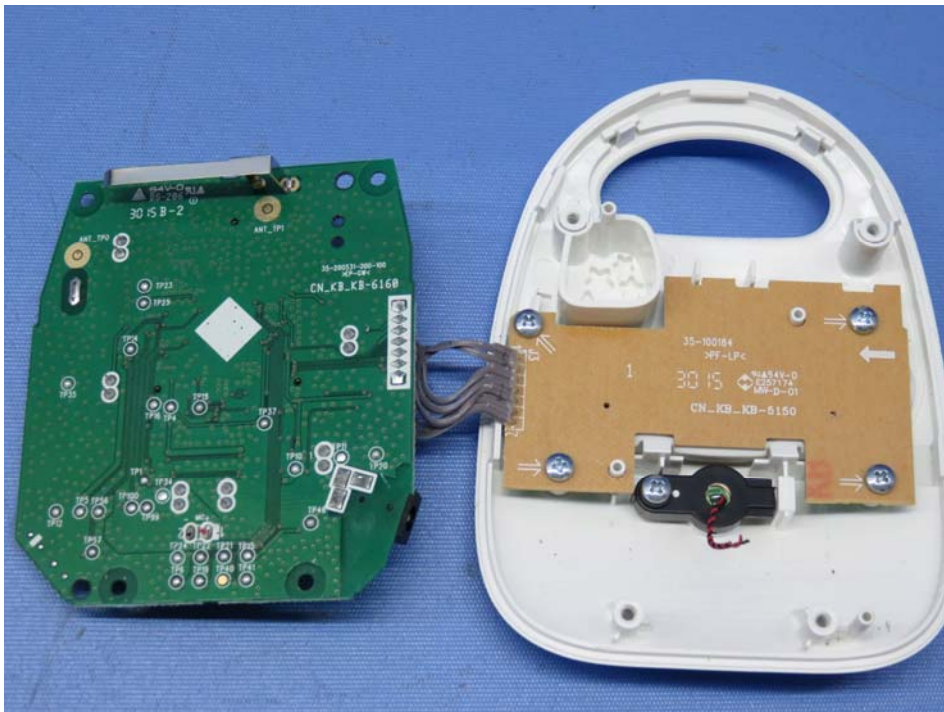

INTERTEK TESTING SERVICES

Internal photos

INTERTEK TESTING SERVICES

Internal photos

Test Report Number: 15080704HKG-001
FCC ID: EW780-0210-00
IC: 1135B-80021000

INTERTEK TESTING SERVICES

Internal photos

INTERTEK TESTING SERVICES