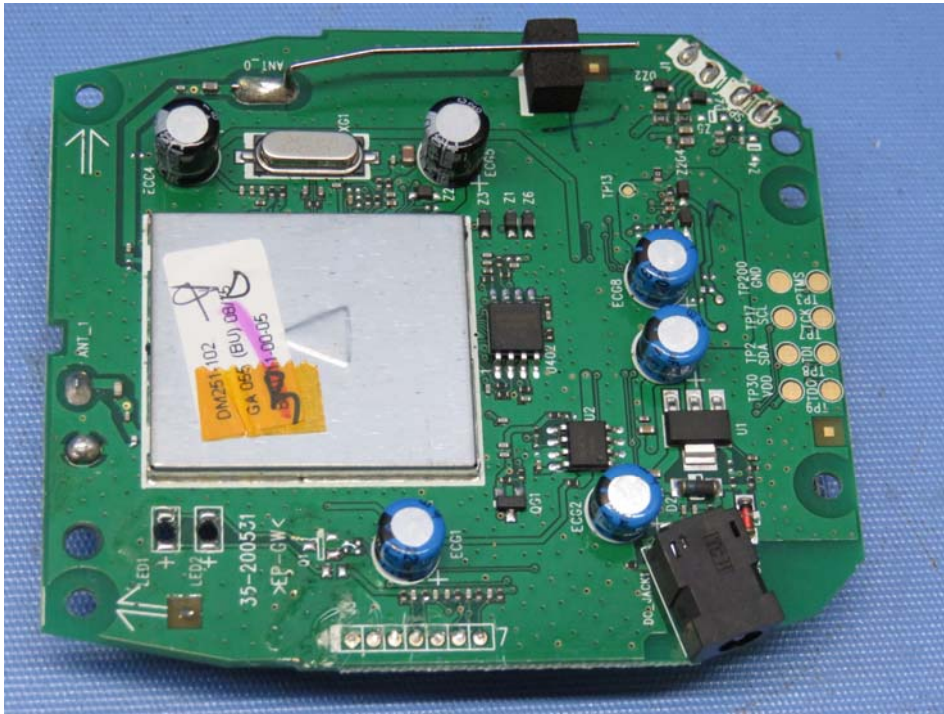

INTERTEK TESTING SERVICES

Internal photos

INTERTEK TESTING SERVICES

Internal photos

Test Report Number: 15080704HKG-001
FCC ID: EW780-0210-00
IC: 1135B-80021000

INTERTEK TESTING SERVICES

Internal photos

INTERTEK TESTING SERVICES