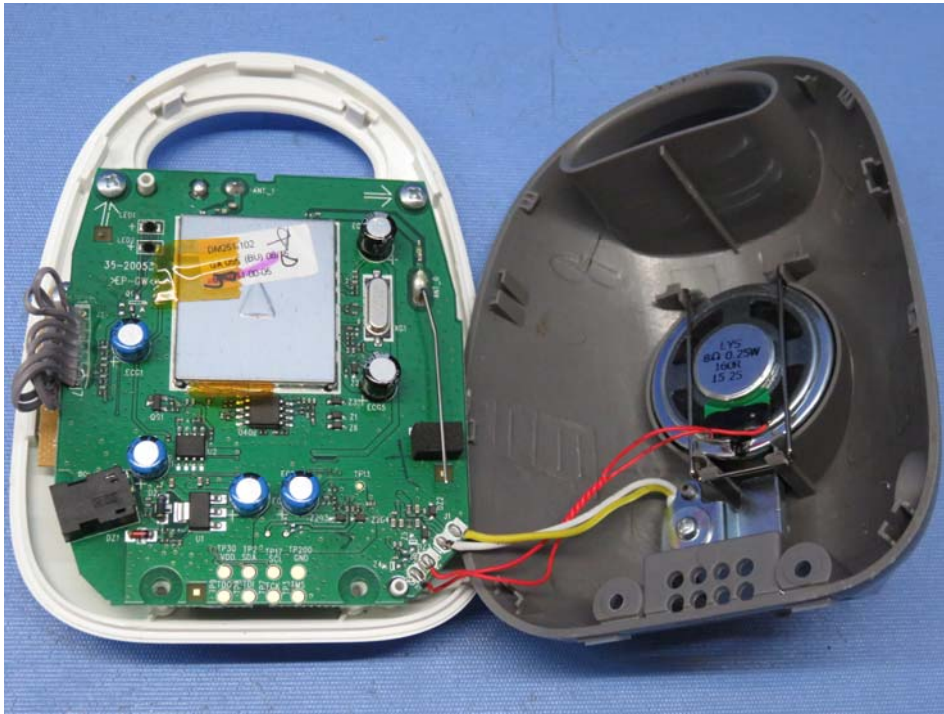

INTERTEK TESTING SERVICES

Internal photos

INTERTEK TESTING SERVICES

Internal photos

Test Report Number: 15080704HKG-001
FCC ID: EW780-0210-00
IC: 1135B-80021000

INTERTEK TESTING SERVICES

Internal photos

INTERTEK TESTING SERVICES

Internal photos

INTERTEK TESTING SERVICES

Internal photos

INTERTEK TESTING SERVICES

Internal photos