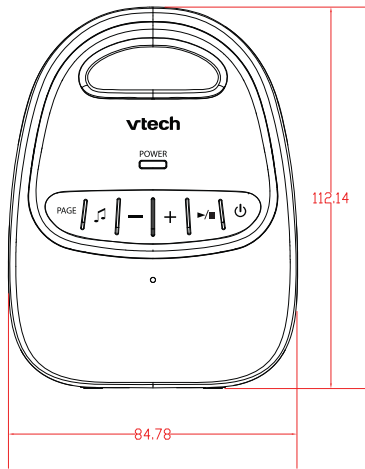

DM251 & DM251-102 & DM25x-abcd Engraving BU

DM251 BU & DM251-102 BU
DM25x-abcd BU

BU SN Label : 25.5X18.5,mm