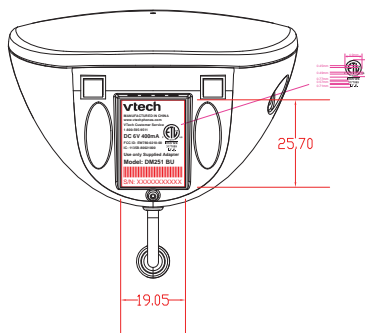

DM251 & DM251-102 & DM25x-abcd Engraving BU

BU SN Label : 25.5X18.5,mm