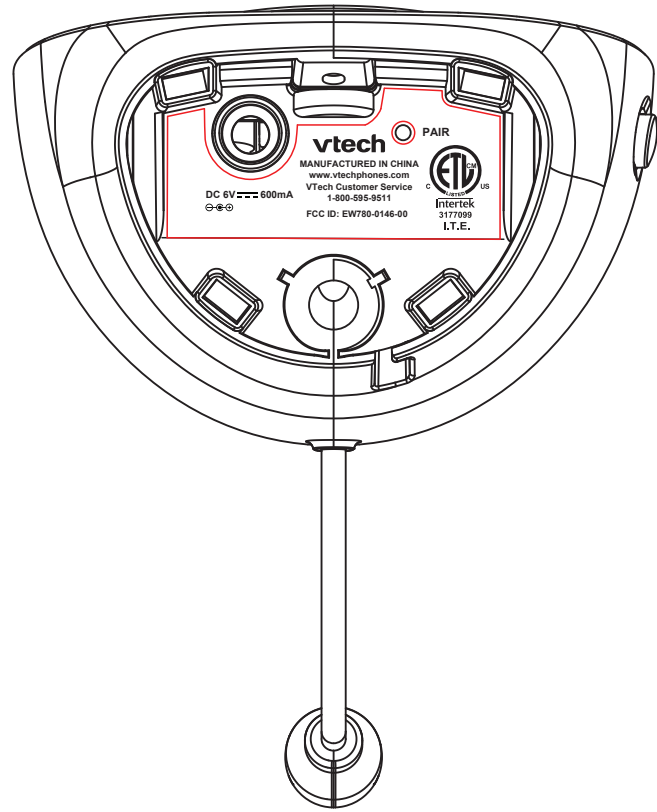

VM342&342-2&300 CR1 version Engraving

BU

BU LABEL
SIZE: 44X20,mm
50# UL Approved PET

BU SN LABEL
SIZE: 20X10mm
50# UL Approved PET

CR1 version

VM342 BU SN LBL

Model: VM342 BU A
S/N: XXXXXXXXXXXX

VM342-2 BU SN LBL

Model: VM342-2 BU A
S/N: XXXXXXXXXXXX

VM300 BU SN LBL

Model: VM300 BU A
S/N: XXXXXXXXXXXX