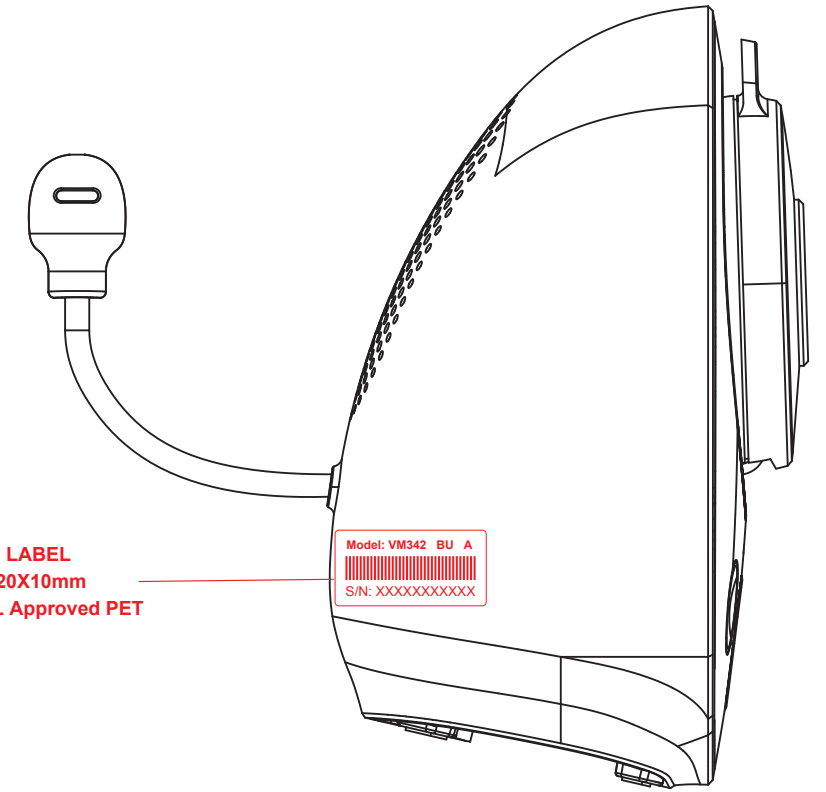

VM342&342-2&300 CR1 version Engraving

BU

BU LABEL
SIZE: 44X20,mm
50# UL Approved PET

BU SN LABEL
SIZE: 20X10mm
50# UL Approved PET

CR1 version

VM342 BU SN LBL

Model: VM342 BU A
S/N: XXXXXXXXXXXX

VM342-2 BU SN LBL