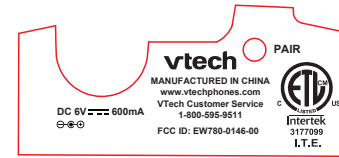

VM342&342-2&300 CR1 version Engraving

BU

BU LABEL
SIZE: 44X20,mm
50# UL Approved PET

BU SN LABEL
SIZE: 20X10mm
50# UL Approved PET

CR1 version

VM342 BU SN LBL

Model: VM342 BU A
S/N: XXXXXXXXXXXX

VM342-2 BU SN LBL