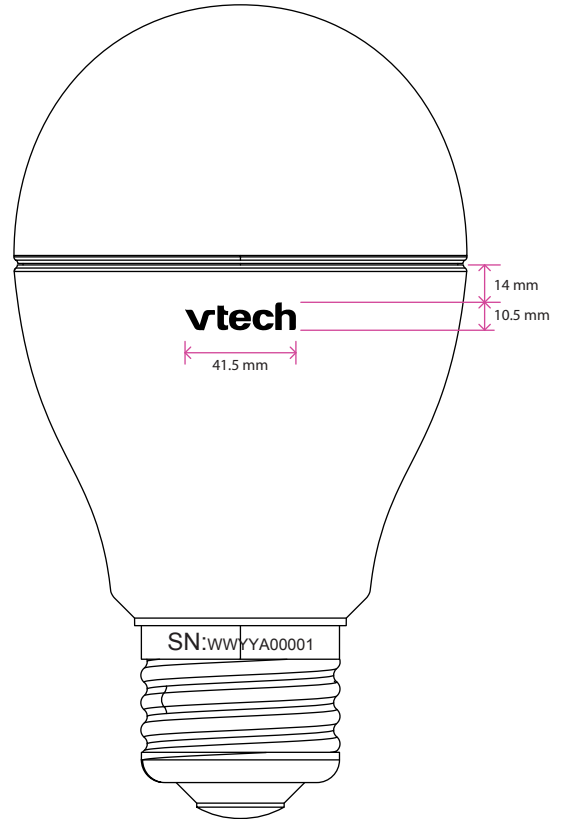

Model no. :  
VC7004

Silk screen on the top  
Pantone 432C