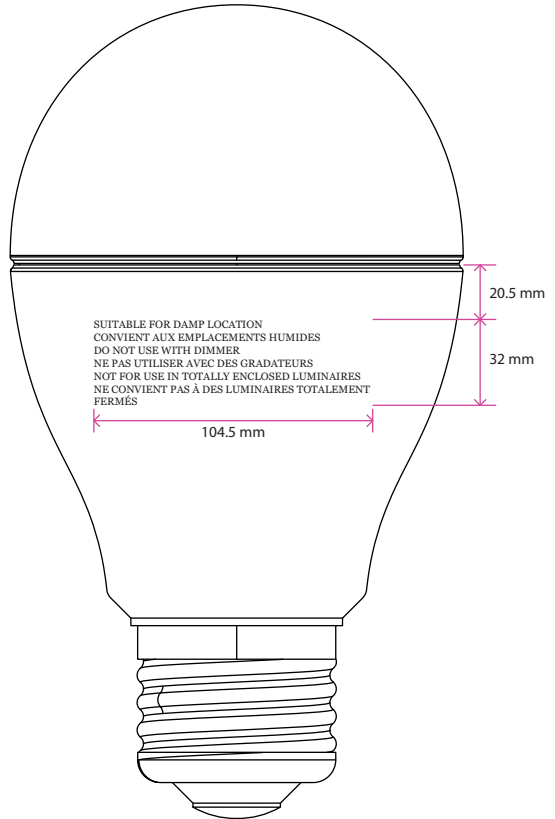

Model no. :  
VC7004

Silk screen on the top  
Pantone 432C