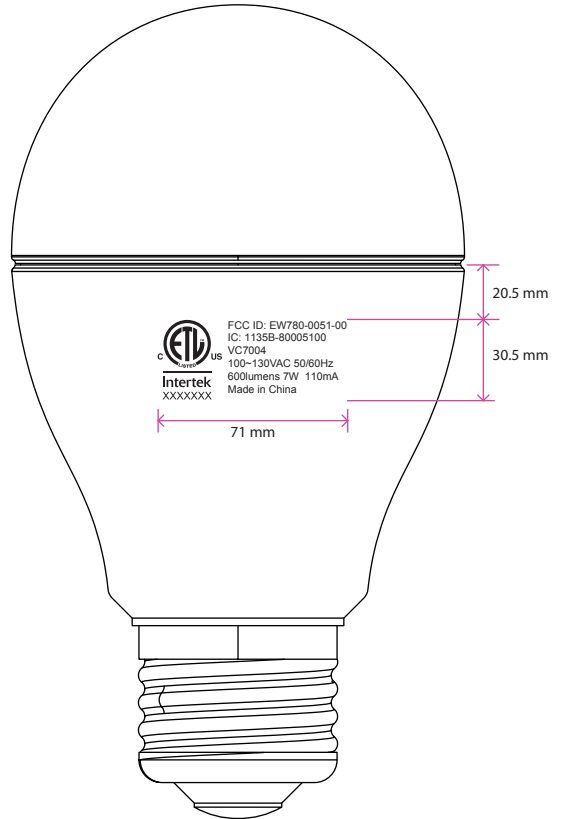

Model no. :  
VC7004

Silk screen on the top  
Pantone 432C