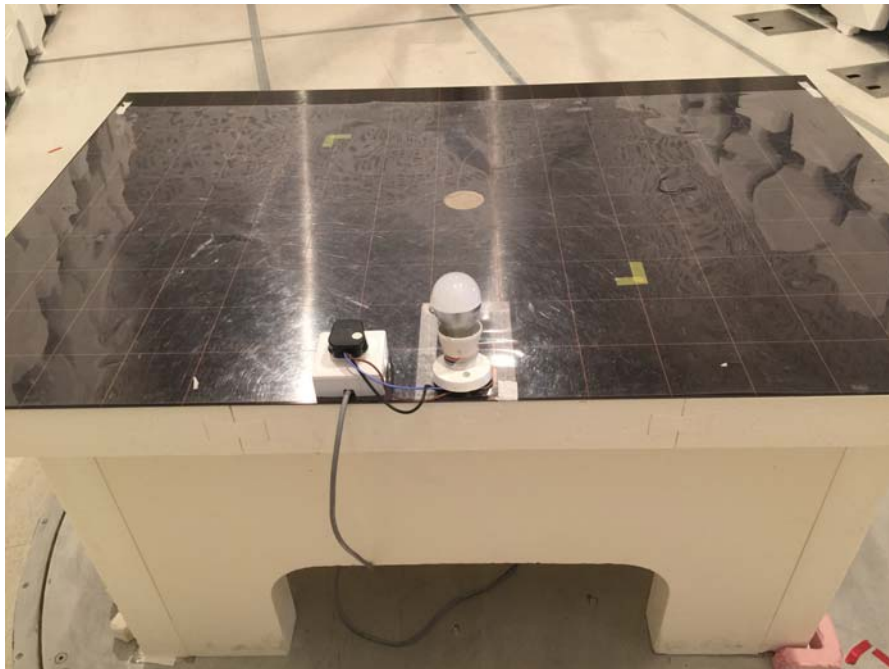

INTERTEK TESTING SERVICES

The Worst Case Configuration Photographs

Radiated Emission – Light Bulb Transmission

Front View

Rear View

INTERTEK TESTING SERVICES

The Worst Case Configuration Photographs

AC Conducted Emission – Light Bulb: Light ON

Front View

Side View 1

Test Report Number: 15111203HKG-001
FCC ID: EW780-0051-00
IC: 1135B-80005100

INTERTEK TESTING SERVICES

The Worst Case Configuration Photographs

AC Conducted Emission – Light Bulb: Light ON