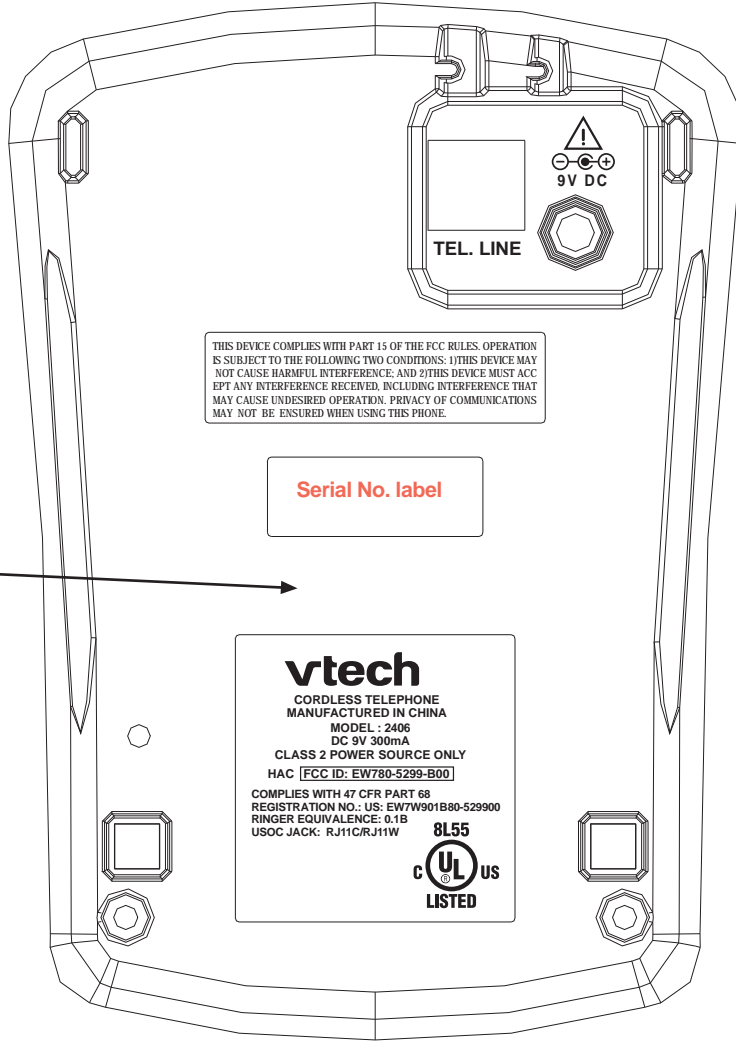

BS BOTTOM

HS REAR

Battery door