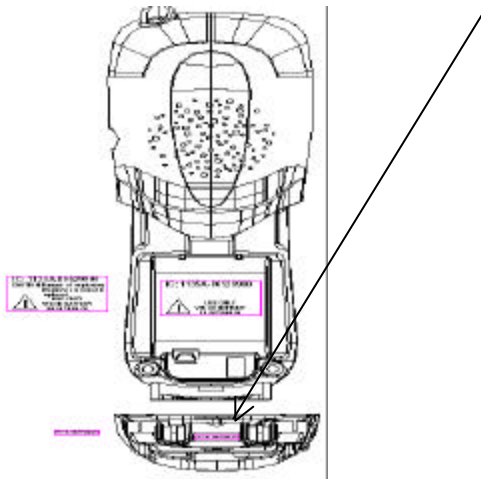

APPENDIX A - FCC PRODUCT LABELING AND WARNING STATEMENT

FCC ID Label

FCC ID: EW75299-H00

Specifications: Text is black or white in color and is left justified. Labels are silk-screened and shall be “permanently affixed” at a conspicuous location on the EUT.

Proposed Label Location on EUT

Rear View of Handset / Proposed FCC ID Label Location

FCC Warning Statement

A FCC Warning Statement is provided in the product manual.