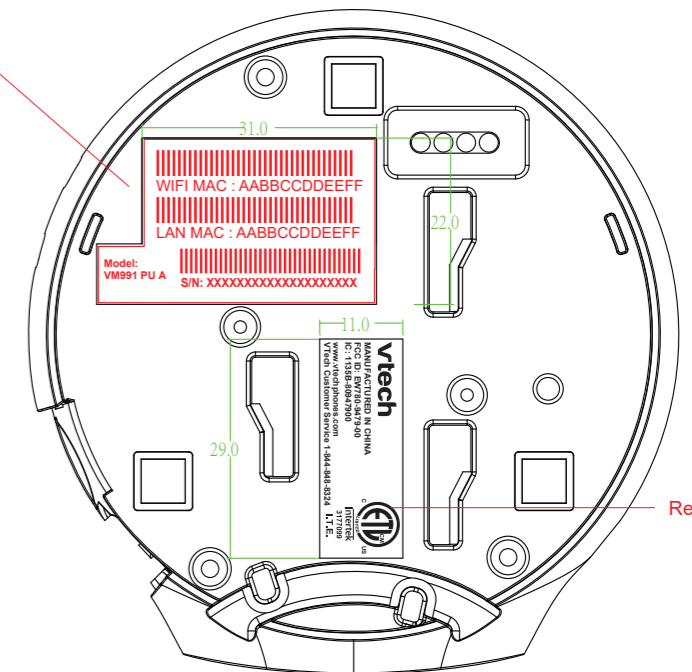

VM991 PU A Engraving

LABEL
 SIZE: 36.6X15.4mm

For Monitor Unit

silkscreen

LABEL
 SIZE: 36.6X21.6mm

Recessed engraving

Camera 1

Camera 2