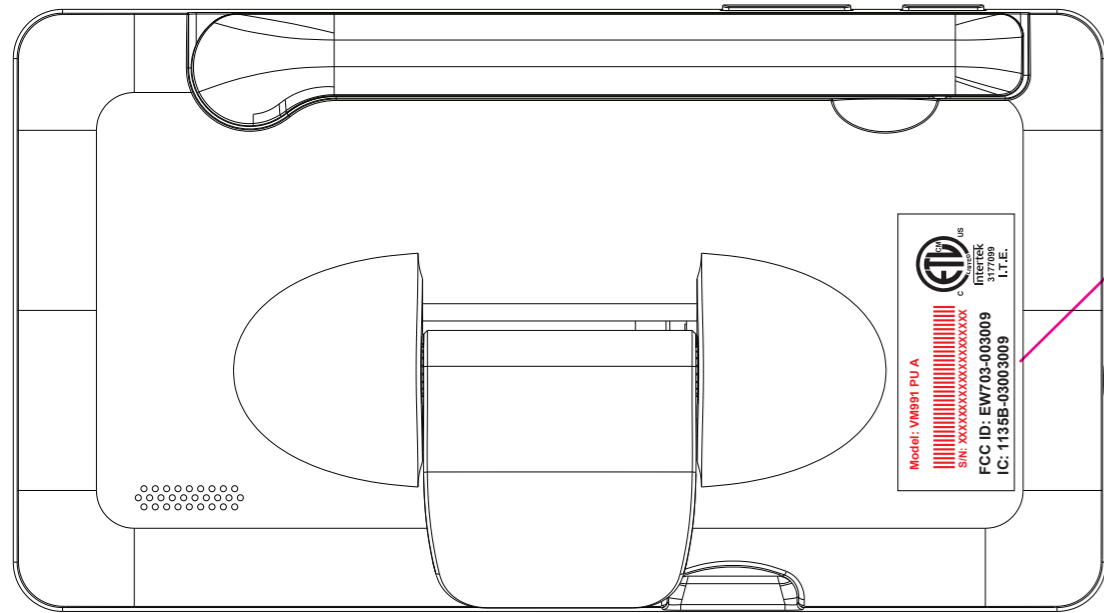

VM991 PU A Engraving

LABEL
 SIZE: 36.6X15.4mm

For Monitor Unit

silkscreen

LABEL
 SIZE: 36.6X21.6mm

Recessed engraving

Camera 1

Camera 2