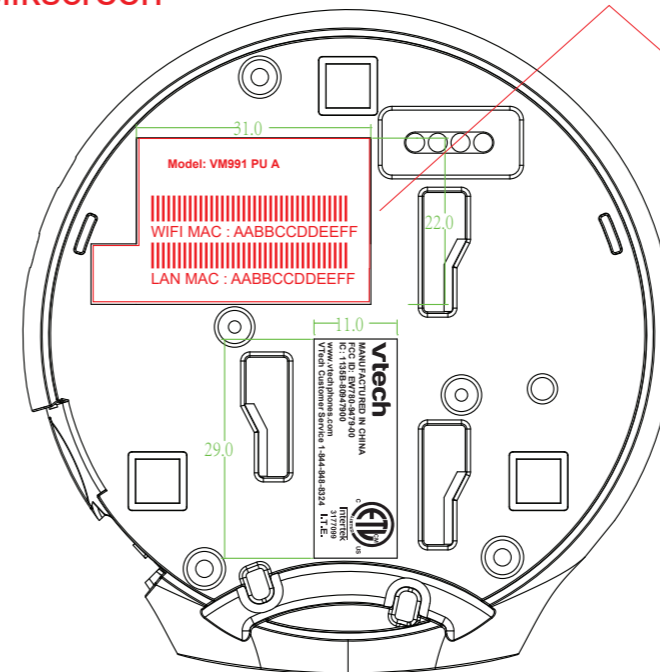

VM991 PU A Engraving

LABEL
 SIZE: 36.6X15.4mm

For Monitor Unit

silkscreen

LABEL
 SIZE: 36.6X21.6mm

Recessed engraving

Camera 1

Camera 2