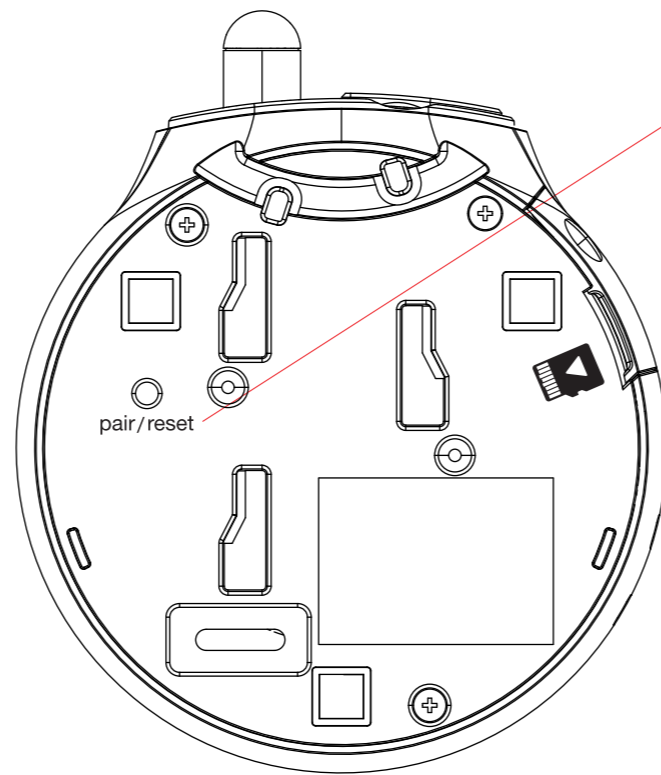

VM991 PU A Engraving

LABEL
 SIZE: 36.6X15.4mm

For Monitor Unit

silkscreen

LABEL
 SIZE: 36.6X21.6mm

Recessed engraving

Camera 1

Camera 2