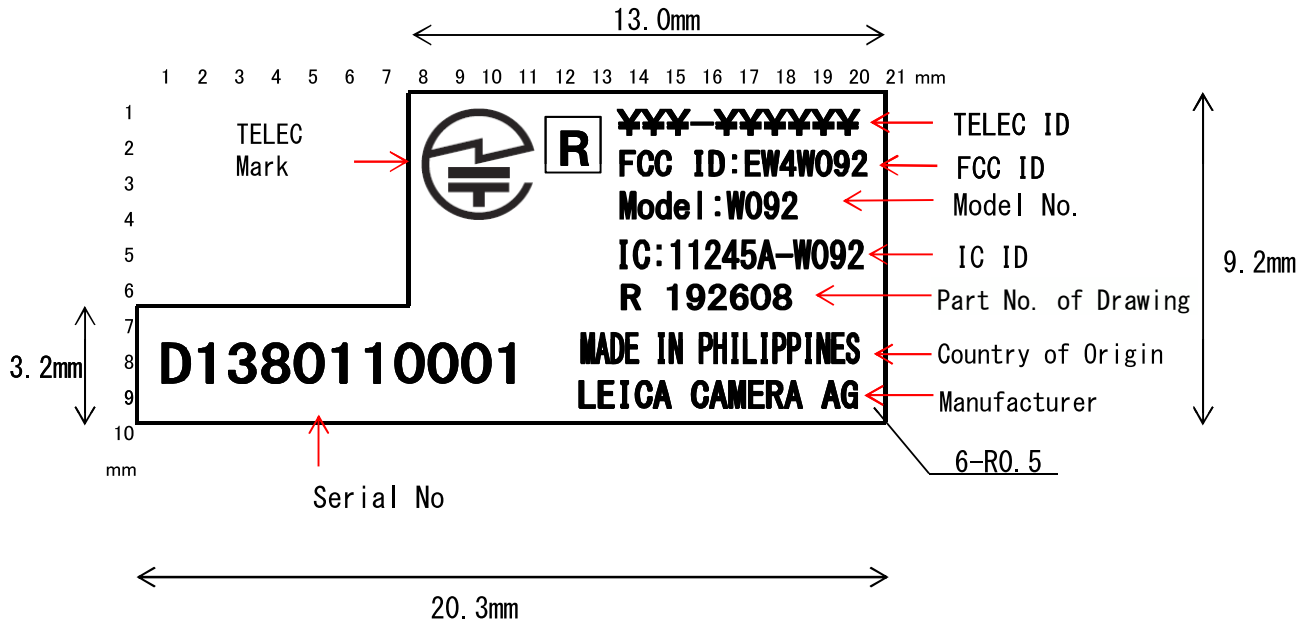

W092 Label Drawing

<Serial No.>

D1380110001

D : module code, R 192608

13: year

8 : month, 1-9:1-9, 10:A, 11:B, 12:C

01: day

1 : production line number

0001: serial number

WiFi Module