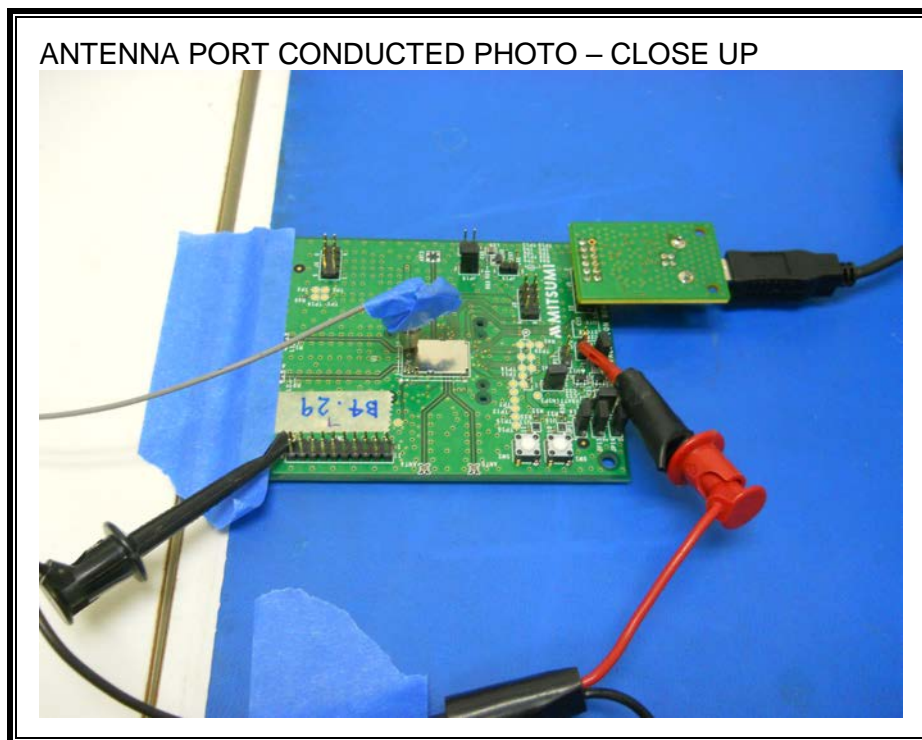

10. SETUP PHOTOS

ANTENNA PORT CONDUCTED RF MEASUREMENT SETUP

RADIATED RF MEASUREMENT SETUP FOR PORTABLE CONFIGURATION

BELOW 1GHz - RADIATED RF MEASUREMENT SETUP – X: WORST POSITION

ABOVE 1GHz - RADIATED RF MEASUREMENT SETUP – X: WORST POSITION

POWERLINE CONDUCTED EMISSIONS MEASUREMENT SETUP

LINE CONDUCTED FRONT PHOTO

LINE CONDUCTED BACK PHOTO

END OF REPORT