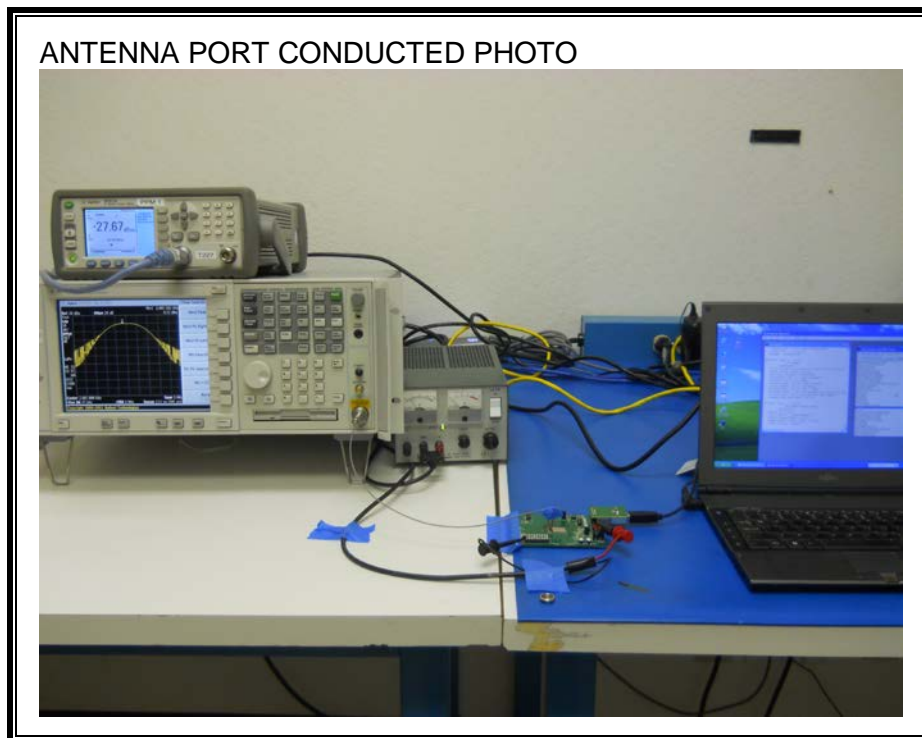

10. SETUP PHOTOS

ANTENNA PORT CONDUCTED RF MEASUREMENT SETUP

RADIATED RF MEASUREMENT SETUP FOR PORTABLE CONFIGURATION

BELOW 1GHz - RADIATED RF MEASUREMENT SETUP – X: WORST POSITION

ABOVE 1GHz - RADIATED RF MEASUREMENT SETUP – X: WORST POSITION

POWERLINE CONDUCTED EMISSIONS MEASUREMENT SETUP

LINE CONDUCTED FRONT PHOTO

LINE CONDUCTED BACK PHOTO

END OF REPORT