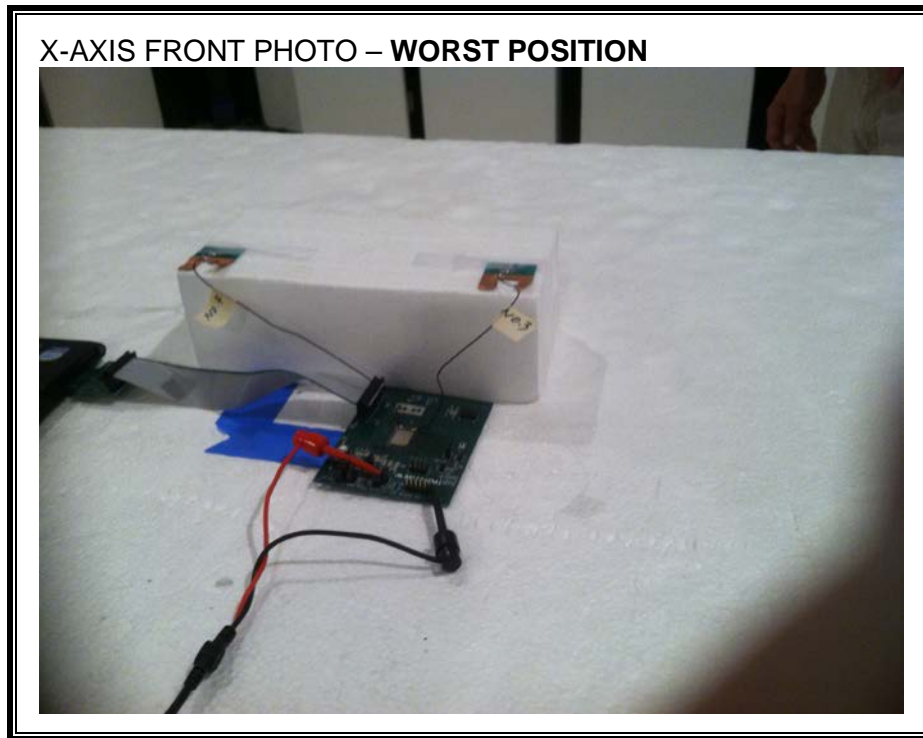

10. SETUP PHOTOS

ANTENNA PORT CONDUCTED RF MEASUREMENT SETUP

RADIATED RF MEASUREMENT SETUP FOR PORTABLE CONFIGURATION

BELOW 1GHz - RADIATED RF MEASUREMENT SETUP – X: WORST POSITION

ABOVE 1GHz - RADIATED RF MEASUREMENT SETUP – X: WORST POSITION

POWERLINE CONDUCTED EMISSIONS MEASUREMENT SETUP

LINE CONDUCTED FRONT PHOTO

LINE CONDUCTED BACK PHOTO

END OF REPORT