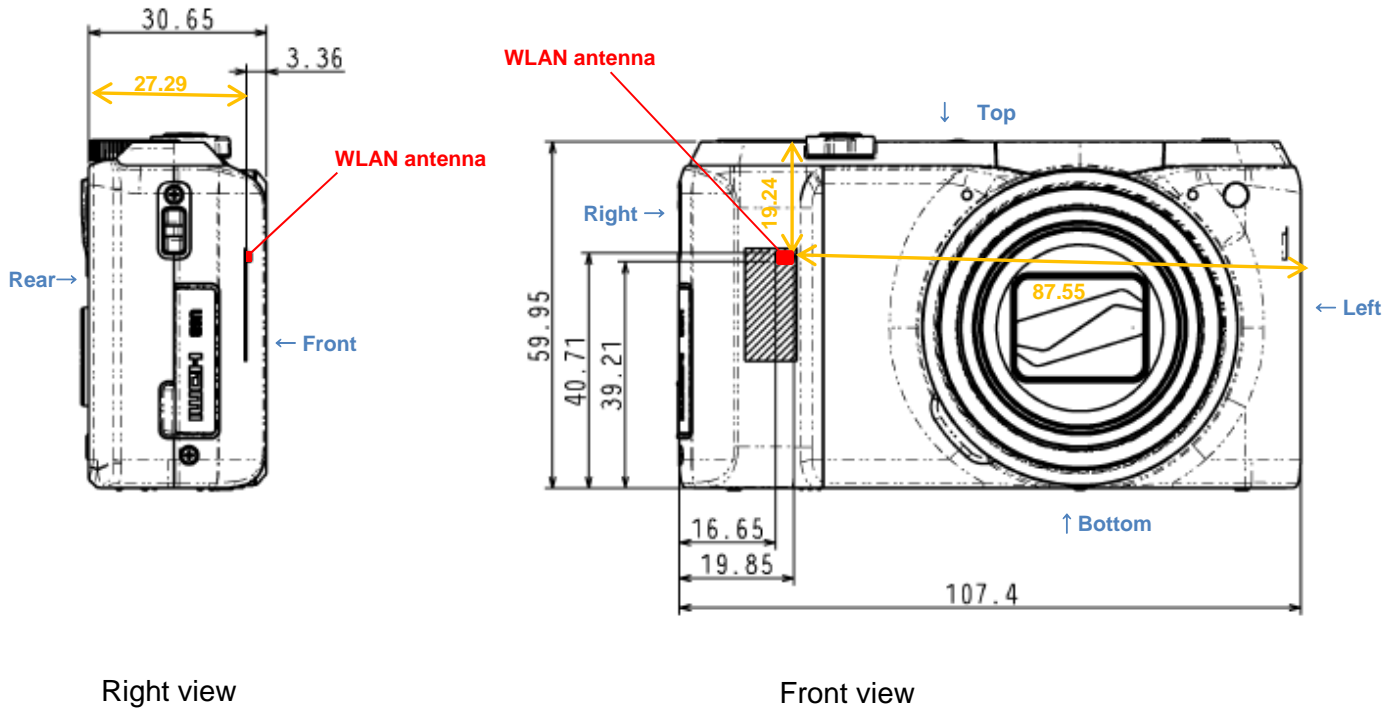

15. External Photos

<Front>

<Rear>

<Top>

<Bottom>

<Left>

<Right>

16. Antenna Dimensions & Separation Distances

Unit: mm

Right view

Front view

17. Setup Photos

Front, 0mm Separation Distance

END OF REPORT