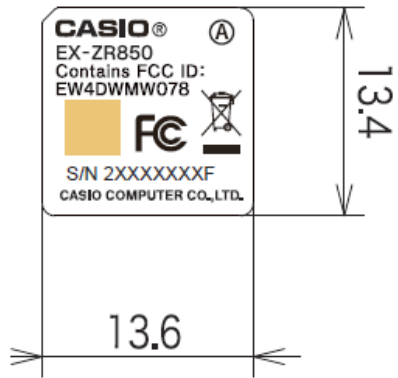

Host Label

Unit: mm

S=2/1

Label Location

<Bottom side of Host System>