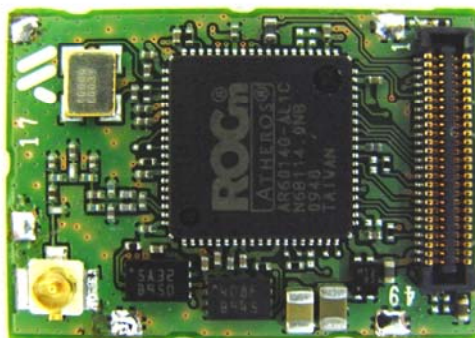

FCC ID: EW4DWMW028
IC: 4250A-DWMW028

Nintendo Confidential

Photos of DWM-W028

Top view (RF module with shield)

Top view (RF module without shield)

FCC ID: EW4DWMW028
IC: 4250A-DWMW028

Nintendo Confidential

Bottom view (RF module)

Bottom view (RF module without Label)