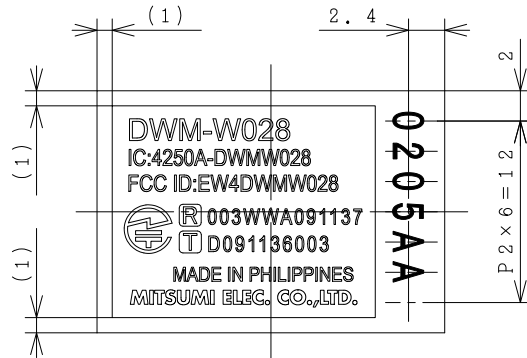

17.4⁰_{-0.2}

DWM-W028

IC:4250A-DWMW028

FCC ID:EW4DWMW028

003WWA091137

D091136003

MADE IN PHILIPPINES

MITSUMI ELEC. CO.,LTD.

14⁰_{-0.2}

Label Location Info

The label is printed on the bottom side of host