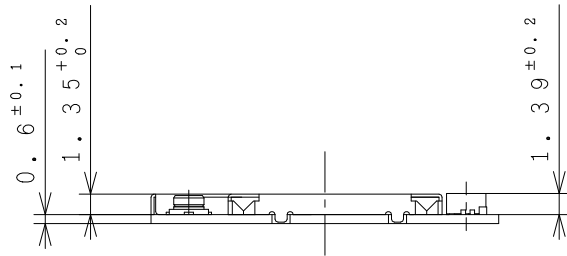

17.4⁰_{-0.2}

DWM-W028

IC:4250A-DWMW028

FCC ID:EW4DWMW028

003WWA091137

D091136003

MADE IN PHILIPPINES

MITSUMI ELEC. CO.,LTD.

14⁰_{-0.2}

Label Location Info

The label is printed on the bottom side of host