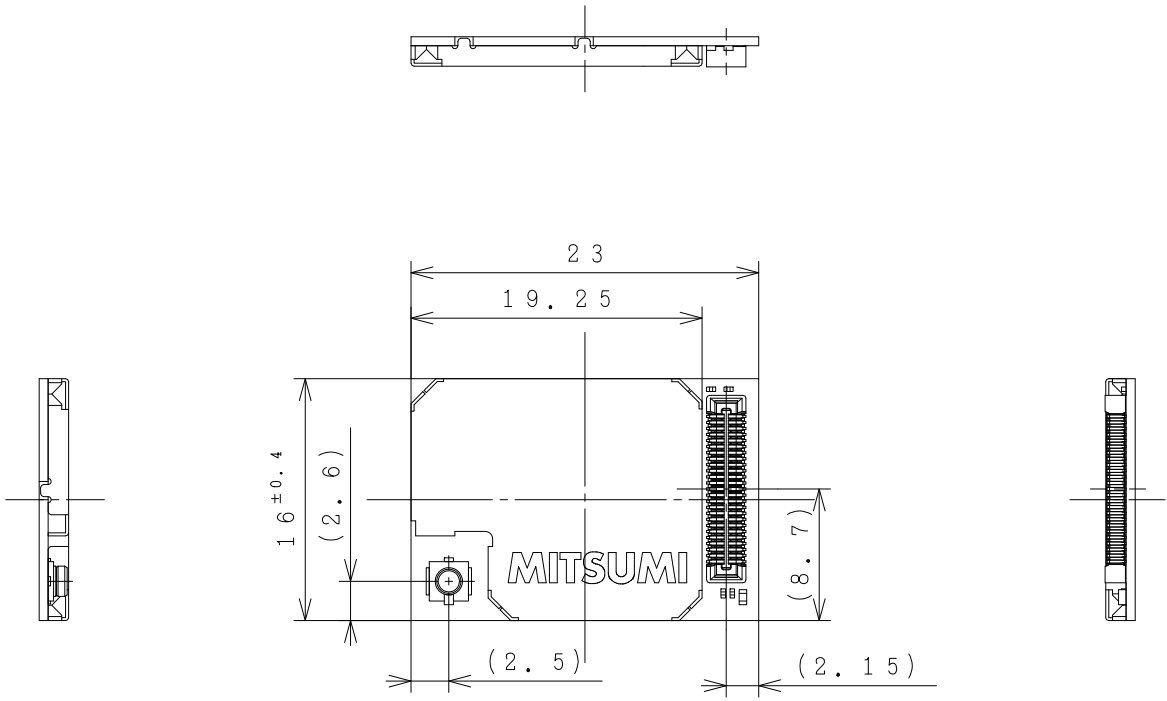

17.4⁰_{-0.2}

DWM-W028

IC:4250A-DWMW028

FCC ID:EW4DWMW028

003WWA091137

D091136003

MADE IN PHILIPPINES

MITSUMI ELEC. CO.,LTD.

14⁰_{-0.2}

Label Location Info

The label is printed on the bottom side of host