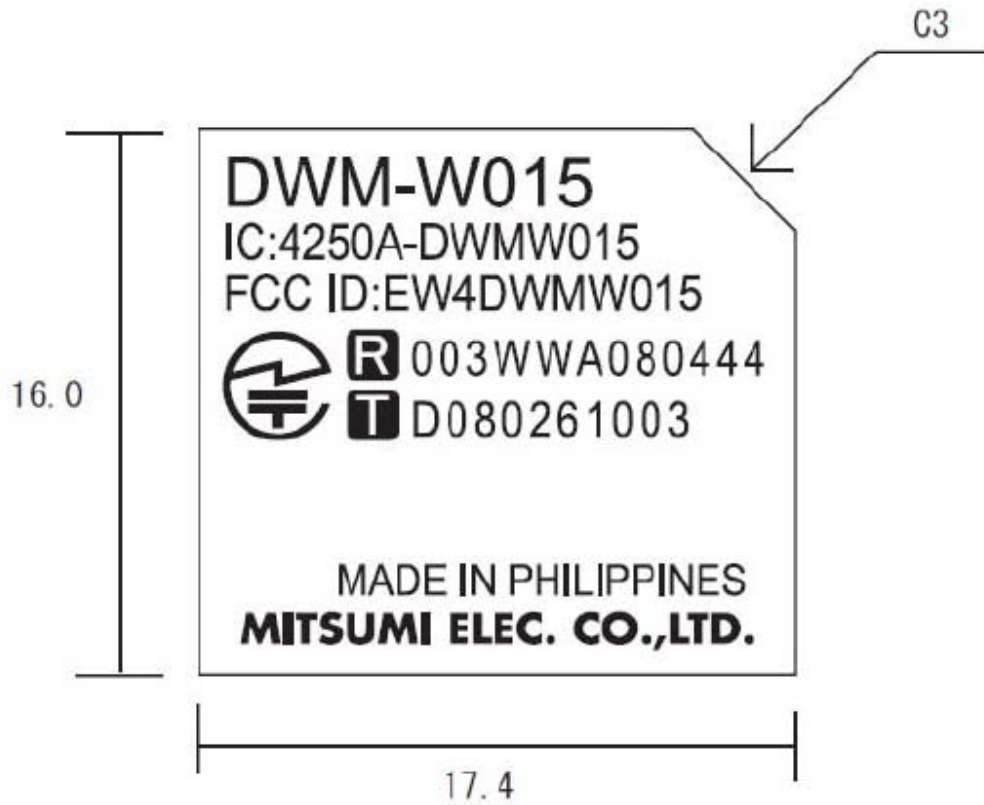

Rating label of the approval module

* Location of the label, refer to the external photos or previous exhibits

Rating label and those location of the host

Manufacturer name on the host:

Identification and serial number of the host: