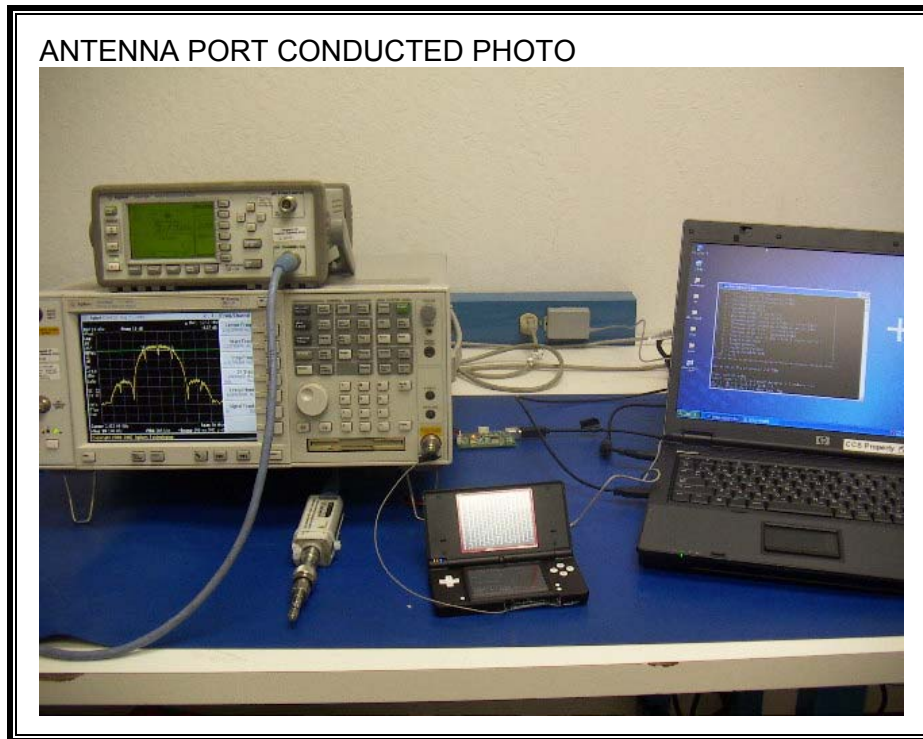

### ANTENNA PORT CONDUCTED RF MEASUREMENT SETUP

**RADIATED RF MEASUREMENT SETUP – WORST CASE**

**RADIATED RF MEASUREMENT SETUP FOR PORTABLE CONFIGURATION**

Y-AXIS FRONT PHOTO

Y-AXIS BACK PHOTO

Z-AXIS FRONT PHOTO

Z-AXIS BACK PHOTO

**FOR 802.11b/g EUT**

**ANTENNA PORT CONDUCTED RF MEASUREMENT SETUP**

**RADIATED RF MEASUREMENT SETUP – WORST CASE**

**POWERLINE CONDUCTED EMISSIONS MEASUREMENT SETUP**

**END OF REPORT**