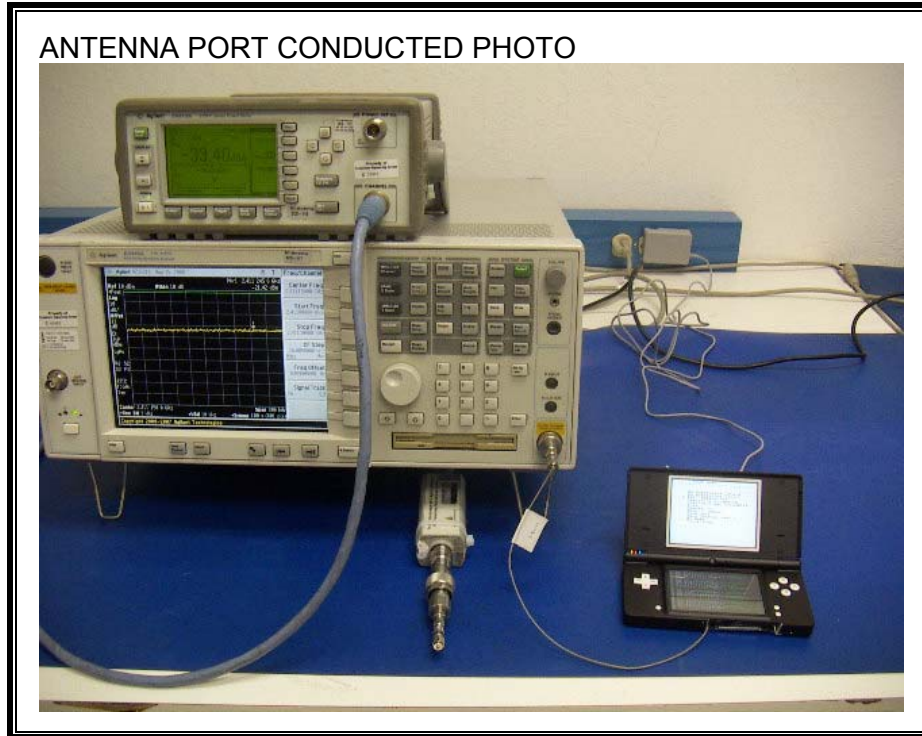

### ANTENNA PORT CONDUCTED RF MEASUREMENT SETUP

**RADIATED RF MEASUREMENT SETUP – WORST CASE**

**RADIATED RF MEASUREMENT SETUP FOR PORTABLE CONFIGURATION**

Y-AXIS FRONT PHOTO

Y-AXIS BACK PHOTO

Z-AXIS FRONT PHOTO

Z-AXIS BACK PHOTO

**FOR 802.11b/g EUT**

**ANTENNA PORT CONDUCTED RF MEASUREMENT SETUP**

**RADIATED RF MEASUREMENT SETUP – WORST CASE**

**POWERLINE CONDUCTED EMISSIONS MEASUREMENT SETUP**

**END OF REPORT**