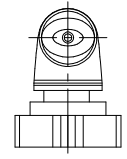

Detail of B

- 1. Antenna manufacture: WAKA MANUFACTURING CO.,LTD.**
- 2. MODEL NAME: WK73201**
- 3. Kind of antenna: Sleeve antenna**
- 4. Connector type: MXFG76 type (FSC Type for 76 cable)**