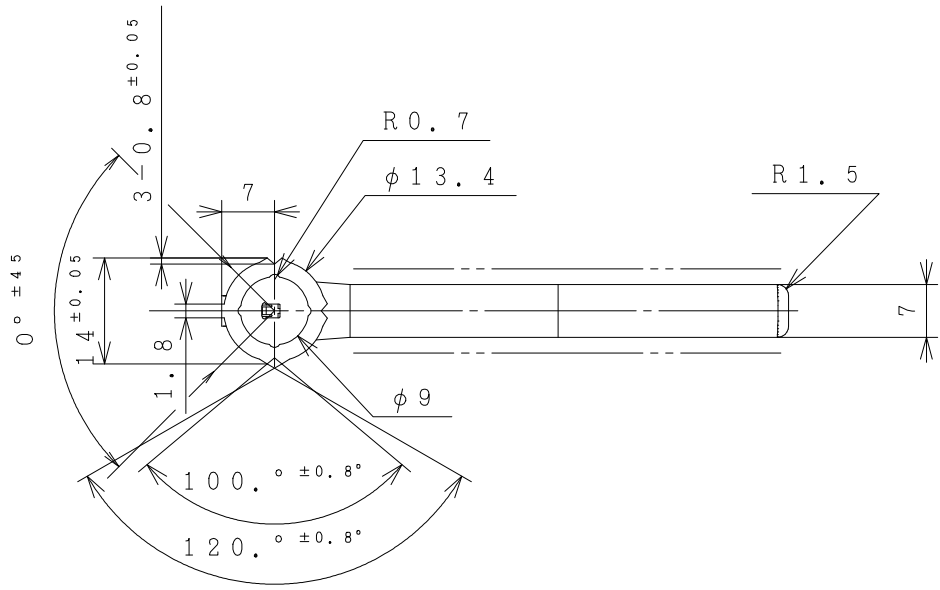

Detail of B

- 1. Antenna manufacture: WAKA MANUFACTURING CO.,LTD.**
- 2. MODEL NAME: WK73201**
- 3. Kind of antenna: Sleeve antenna**
- 4. Connector type: MXFG76 type (FSC Type for 76 cable)**