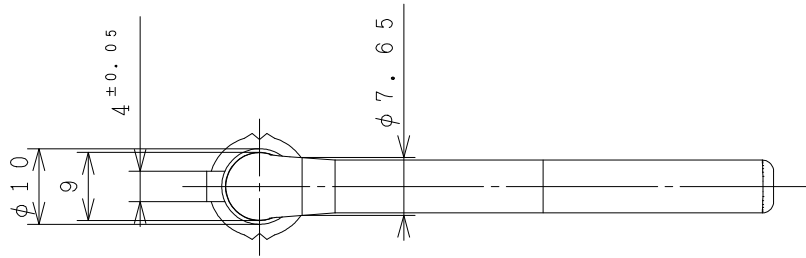

Detail of B

- 1. Antenna manufacture: WAKA MANUFACTURING CO.,LTD.**
- 2. MODEL NAME: WK73201**
- 3. Kind of antenna: Sleeve antenna**
- 4. Connector type: MXFG76 type (FSC Type for 76 cable)**